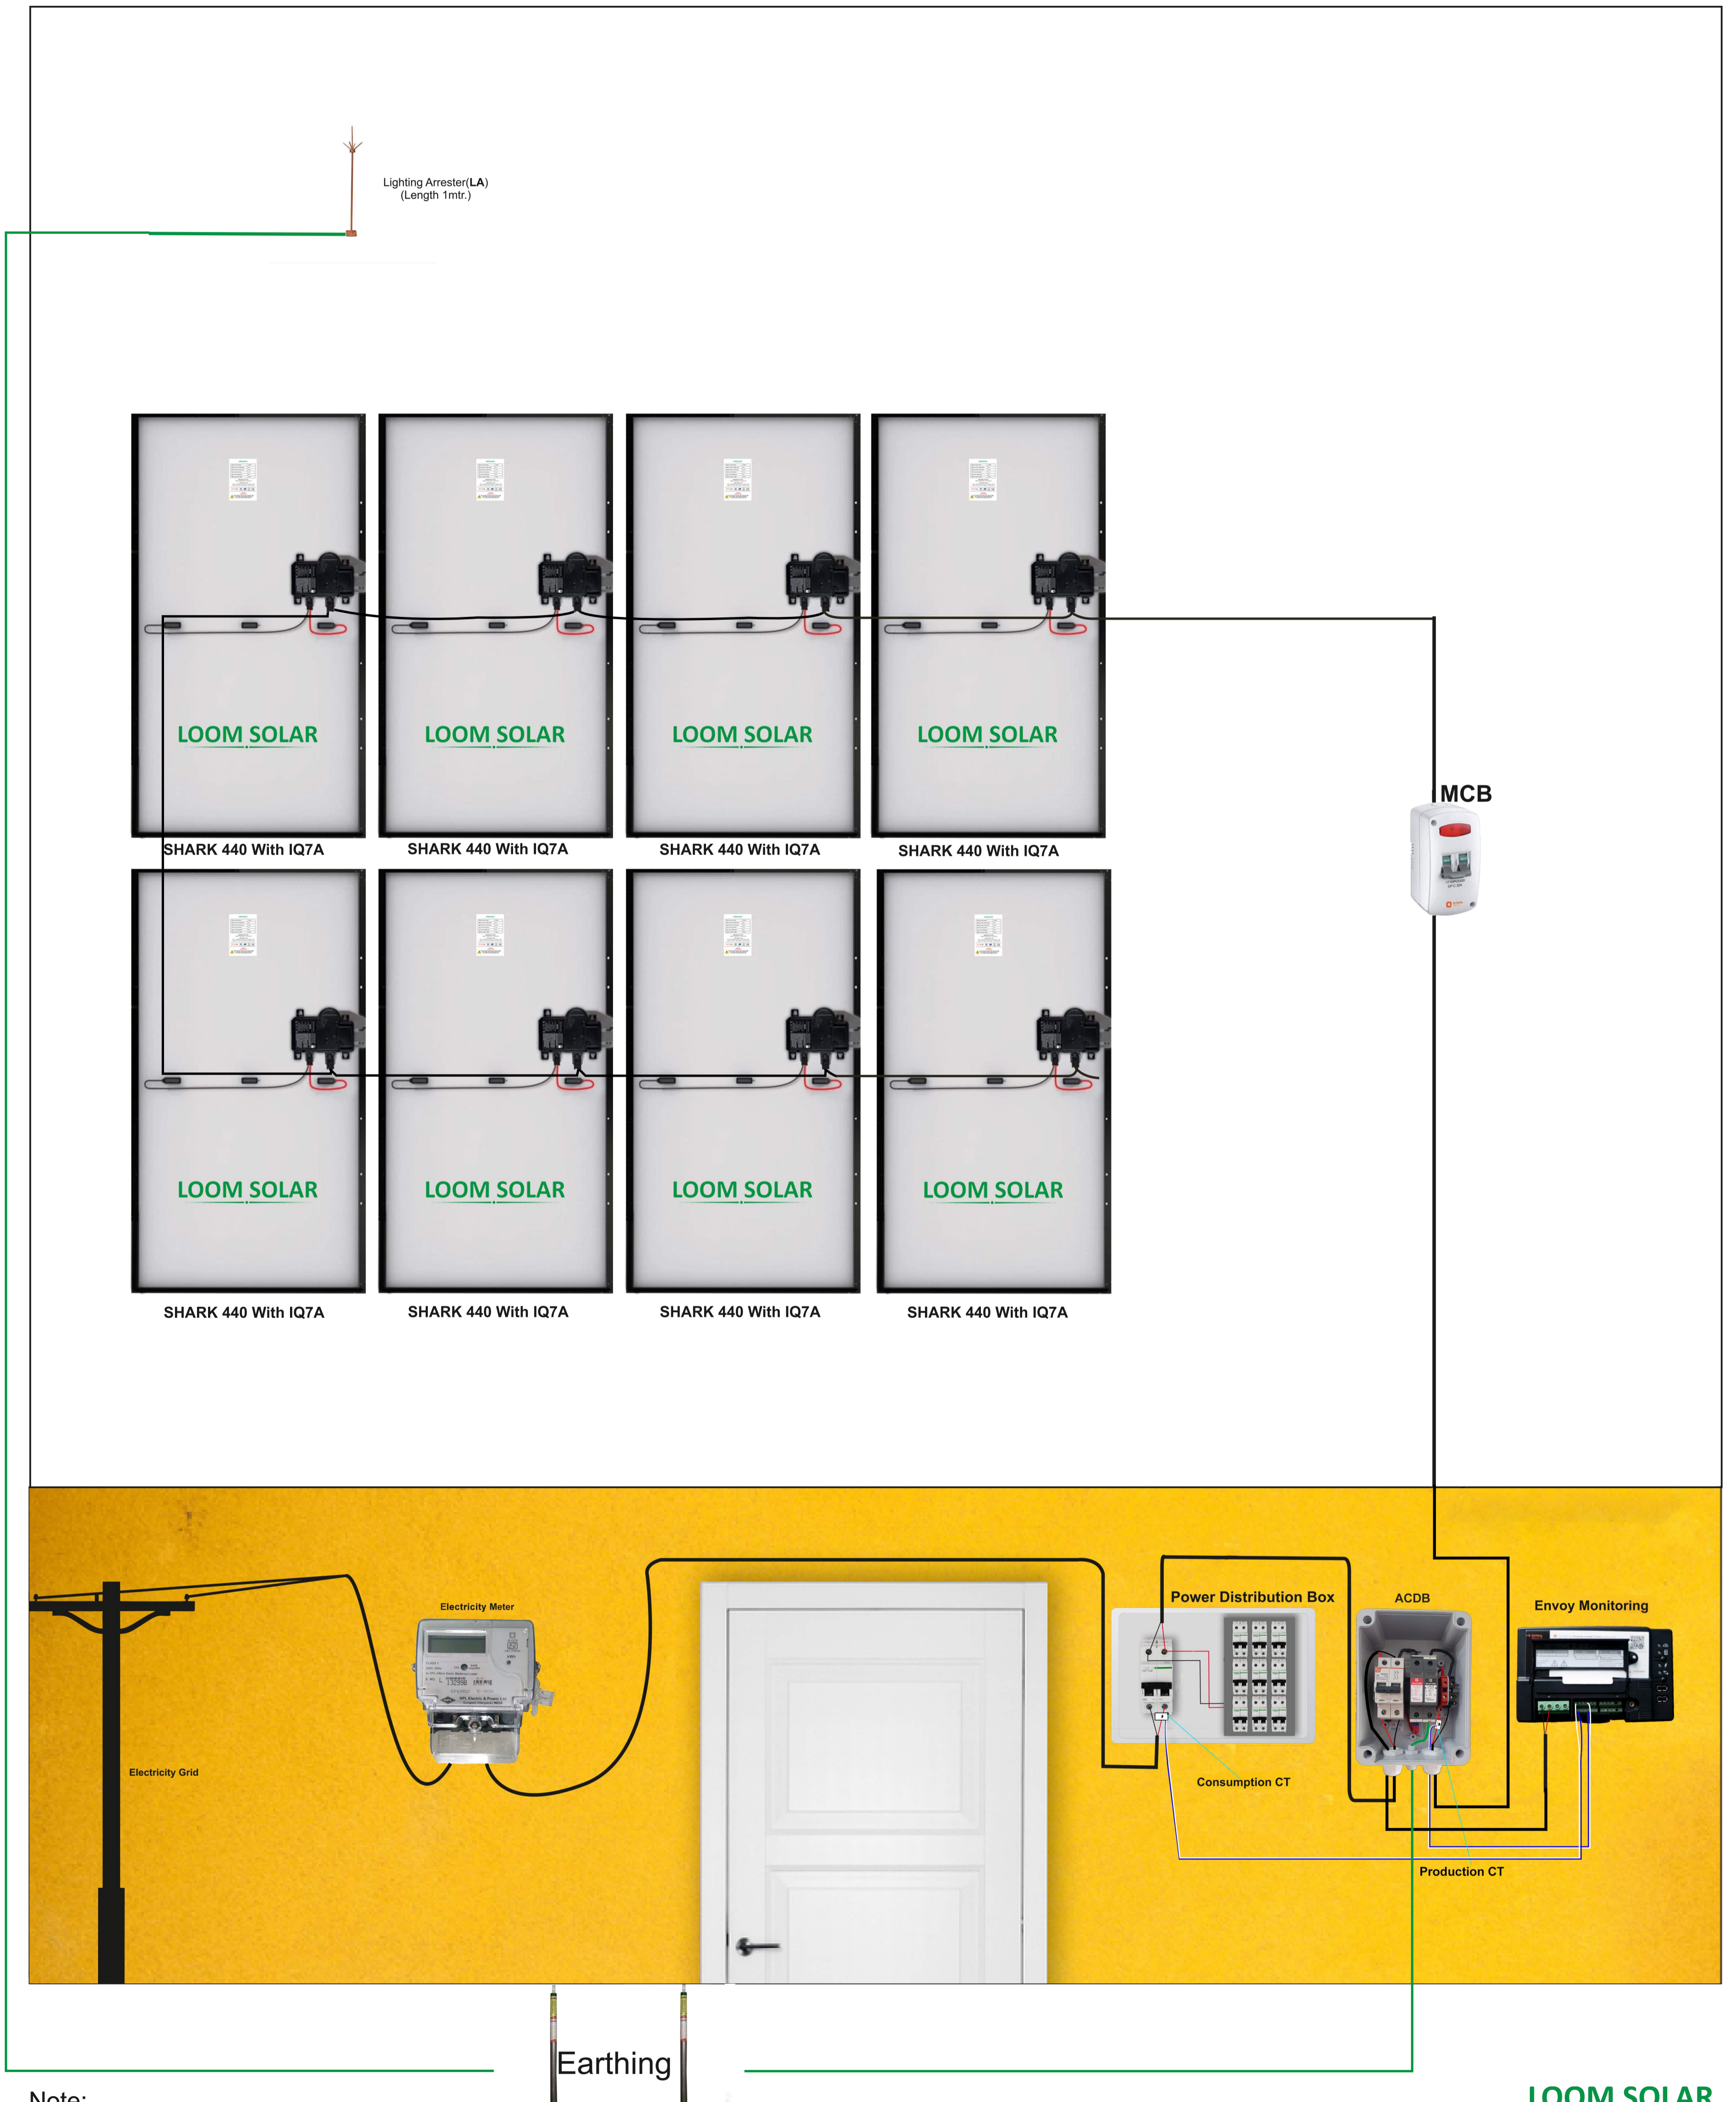

# Loom Solar 4 KW AC Module

Note:

ACM denotes Loom Solar AC Module 440Wp mono perc panel along with Enphase IQ7A Micro Inverter.

**LOOM SOLAR**