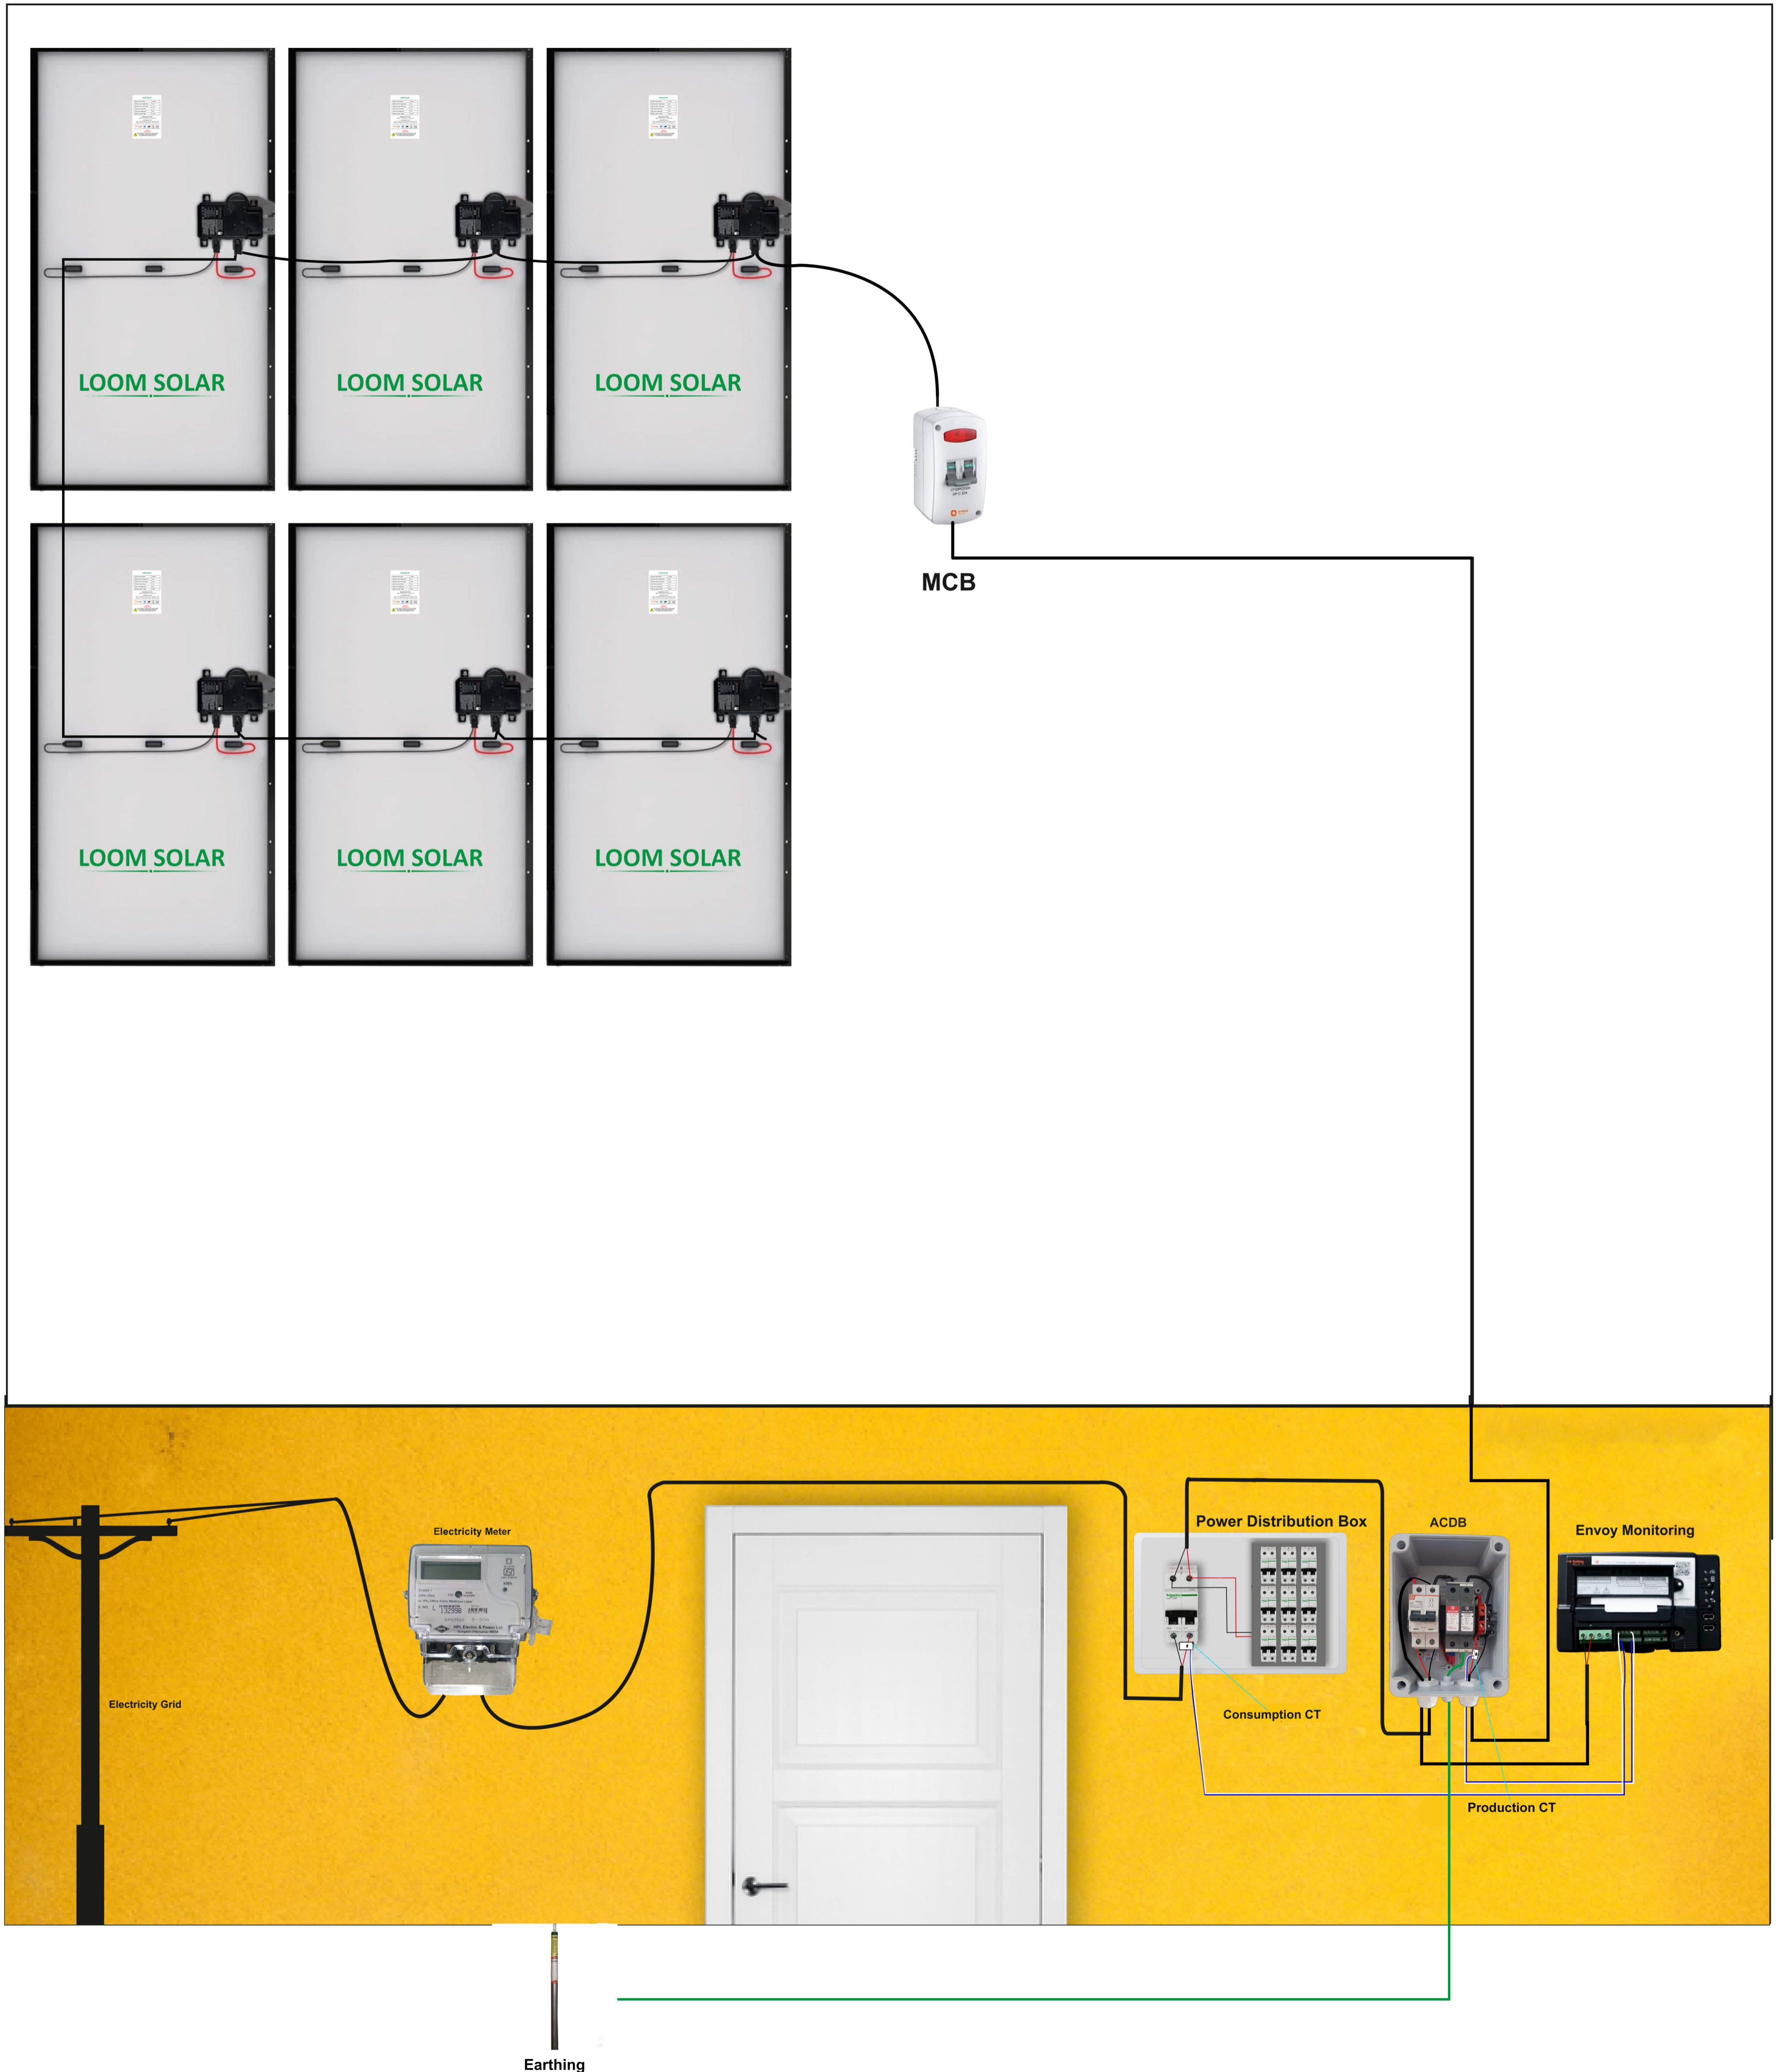

Loom Solar 3 KW AC Module

Note:

ACM denotes Loom Solar AC Module 440Wp mono perc panel along with Enphase IQ7A Micro Inverter.

LOOM SOLAR