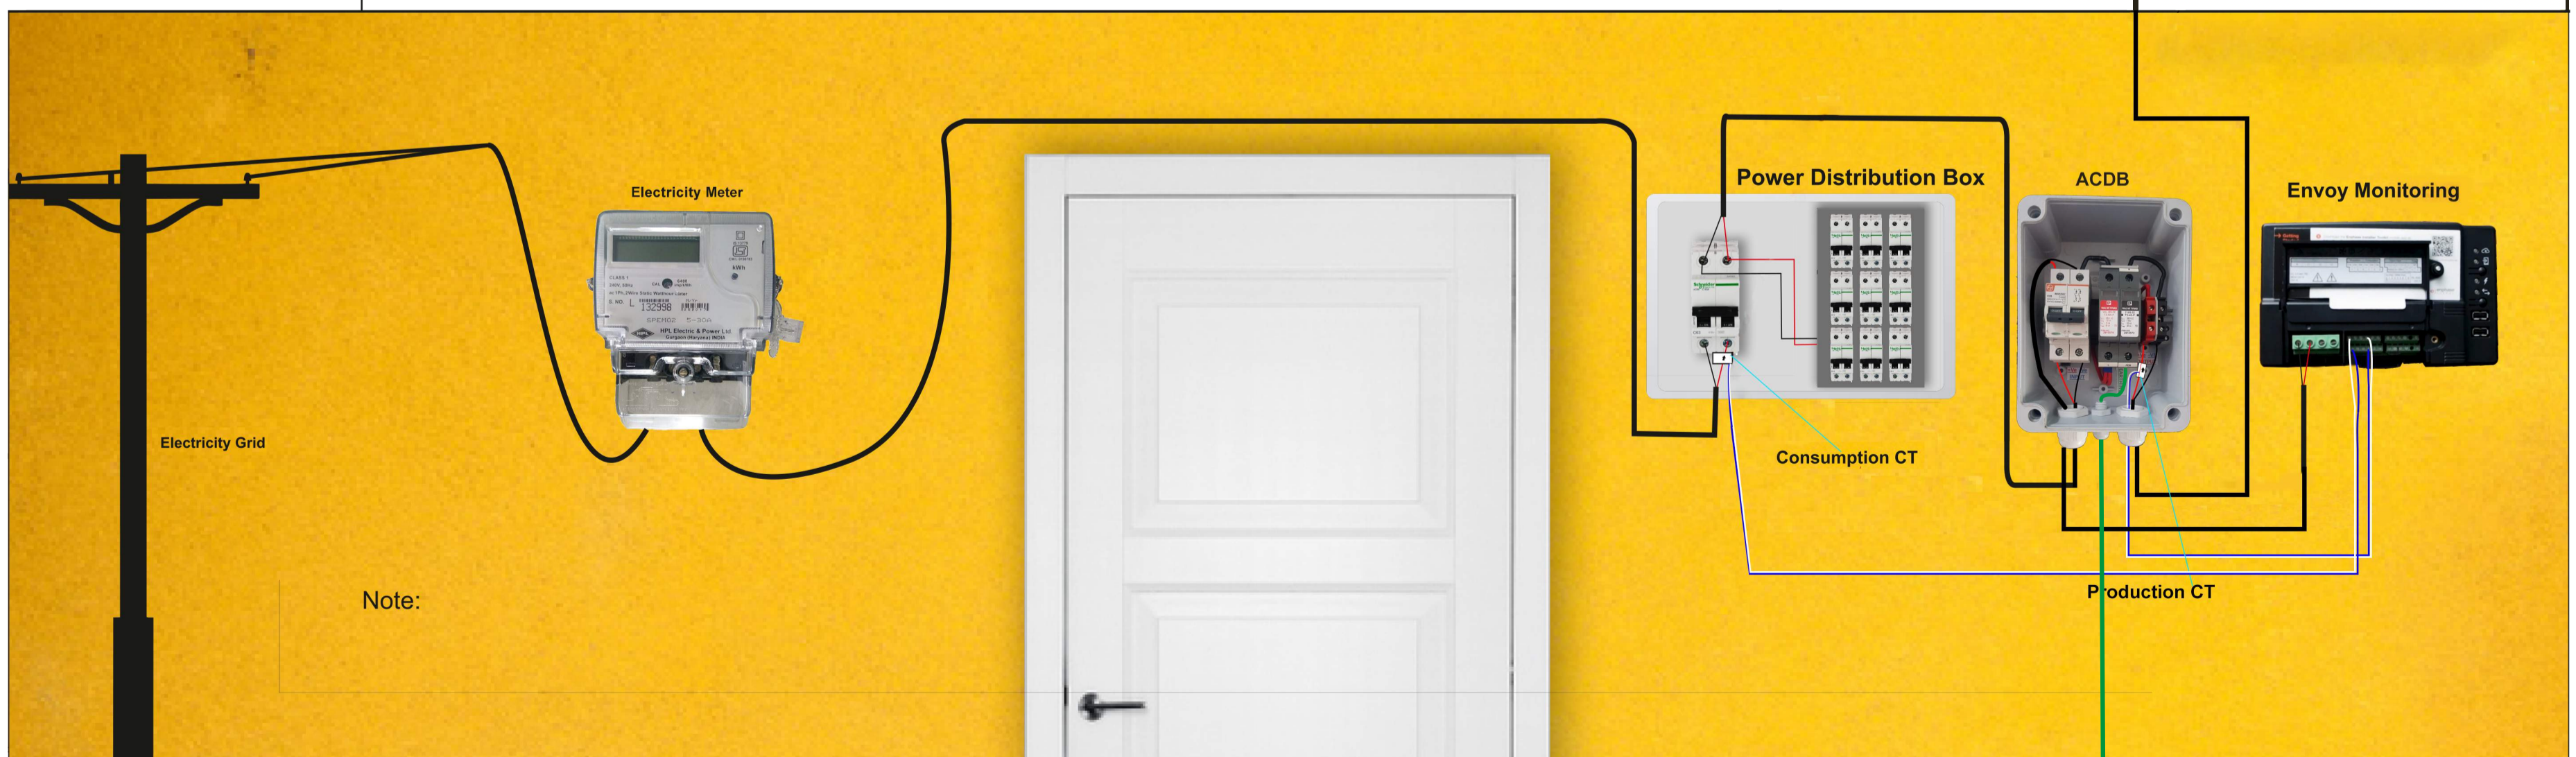

Loom Solar 10 KW AC Module

Lighting Arrester(LA)
(Length 1mtr.)

Note:

Copper Earthing Wire

Earthing

Note:

ACM denotes Loom Solar AC Module 440Wp mono perc panel along with Enphase IQ7A Micro Inverter.

LOOM SOLAR