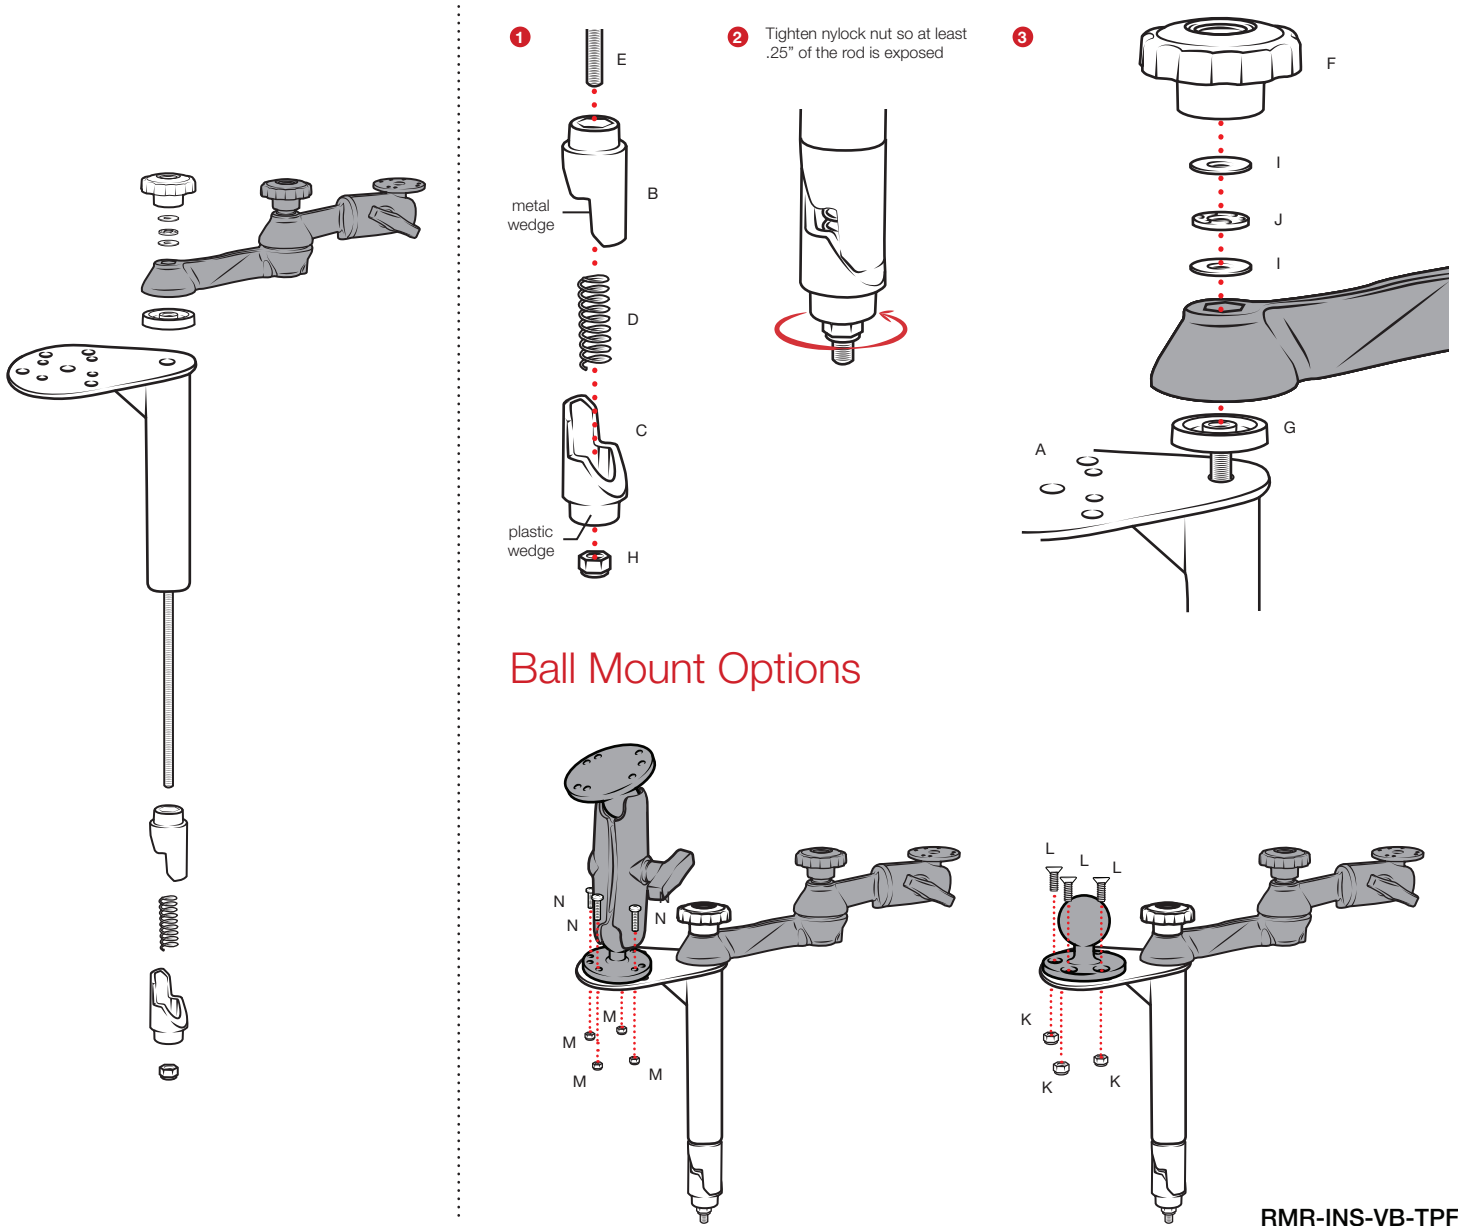

Parts Index

* not to scale

RMR-INS-VB-TPF

Safety Precaution

Do not install this product near or over an airbag deployment area or in a location that obstructs the driver's vision or interferes with vehicle operation. National Products, Inc does not assume responsibility or liability for any such personal injury, death or property damage.