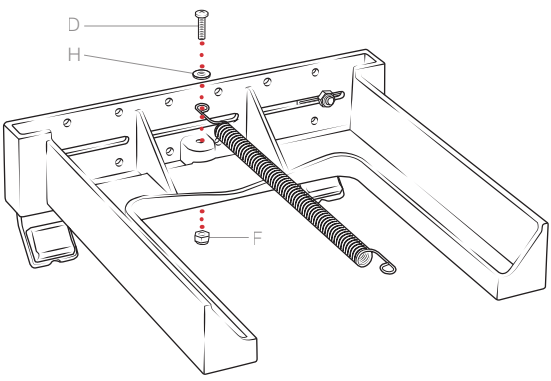

Parts Index

not to scale

Insert screw through center oval slot.

Adjust the side arm position to accommodate your laptop's thickness and to keep any needed ports open. Note the placement of the ridges when setting the arm height.

Repeat process for remaining side arms, keeping the ridge placement consistent.

RMR-INS-2343

Safety Precaution

Do not install this product near or over an airbag deployment area or in a location that obstructs the driver's vision or interferes with vehicle operation. National Products, Inc does not assume responsibility or liability for any such personal injury, death or property damage.