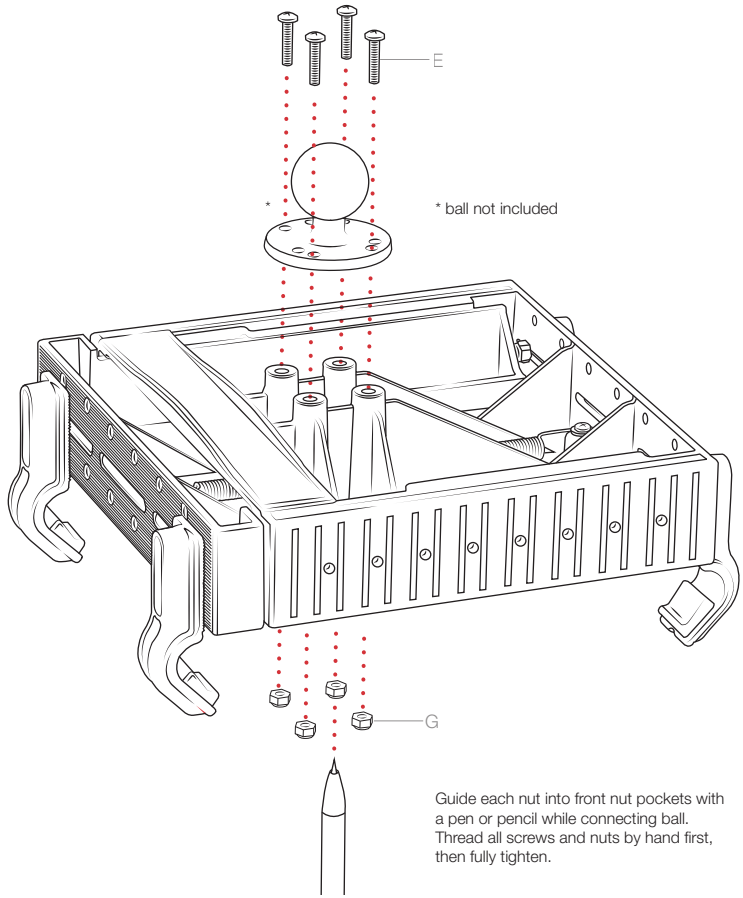

Parts Index

not to scale

Insert screw through center oval slot.

Adjust the side arm position to accommodate your laptop's thickness and to keep any needed ports open. Note the placement of the ridges when setting the arm height.

Repeat process for remaining side arms, keeping the ridge placement consistent.

RMR-INS-2343

Safety Precaution

Do not install this product near or over an airbag deployment area or in a location that obstructs the driver's vision or interferes with vehicle operation. National Products, Inc does not assume responsibility or liability for any such personal injury, death or property damage.