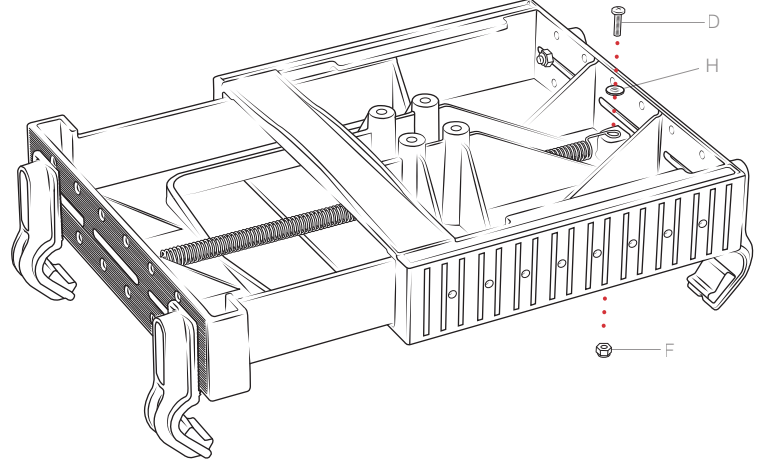

Parts Index

not to scale

Insert screw through center oval slot.

Adjust the side arm position to accommodate your laptop's thickness and to keep any needed ports open. Note the placement of the ridges when setting the arm height.

Repeat process for remaining side arms, keeping the ridge placement consistent.

RMR-INS-2343

Safety Precaution

Do not install this product near or over an airbag deployment area or in a location that obstructs the driver's vision or interferes with vehicle operation. National Products, Inc does not assume responsibility or liability for any such personal injury, death or property damage.