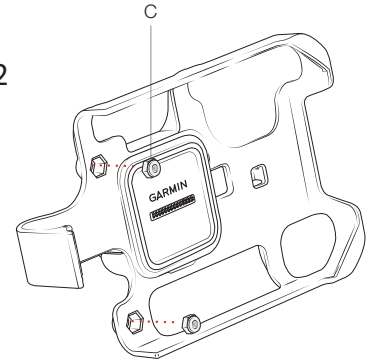

Fitment Disclaimer

This cradle is not compatible with the larger powered puck that comes with the Garmin Overlander.

Parts Index

not to scale

x 1

x 1

x 2

x 2

x 2

x 2

1

2

3

4

RMR-INS-GA75L

Safety Precaution