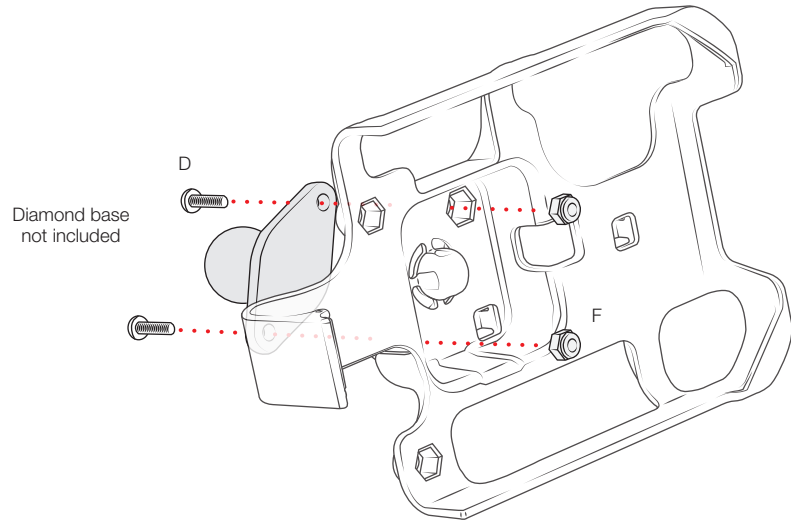

Fitment Disclaimer

This cradle is not compatible with the larger powered puck that comes with the Garmin Overlander.

Parts Index

not to scale

x 1

x 1

x 2

x 2

x 2

x 2

1

2

3

4

RMR-INS-GA75L

Safety Precaution