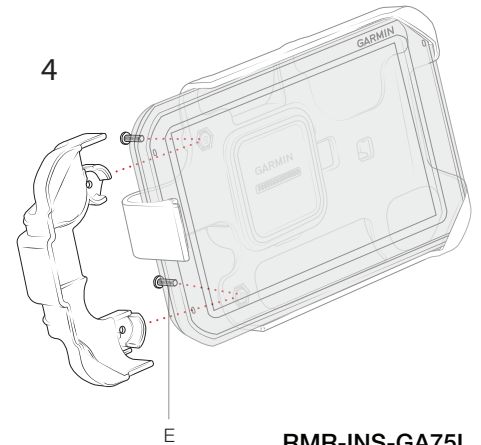

Fitment Disclaimer

This cradle is not compatible with the larger powered puck that comes with the Garmin Overlander.

Parts Index

not to scale

x 1

x 1

x 2

x 2

x 2

x 2

1

2

3

4

RMR-INS-GA75L

Safety Precaution