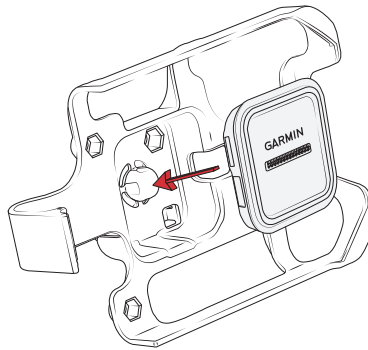

Fitment Disclaimer

This cradle is not compatible with the larger powered puck that comes with the Garmin Overlander.

Parts Index

not to scale

x 1

x 1

x 2

x 2

x 2

x 2

1

2

3

4

RMR-INS-GA75L

Safety Precaution