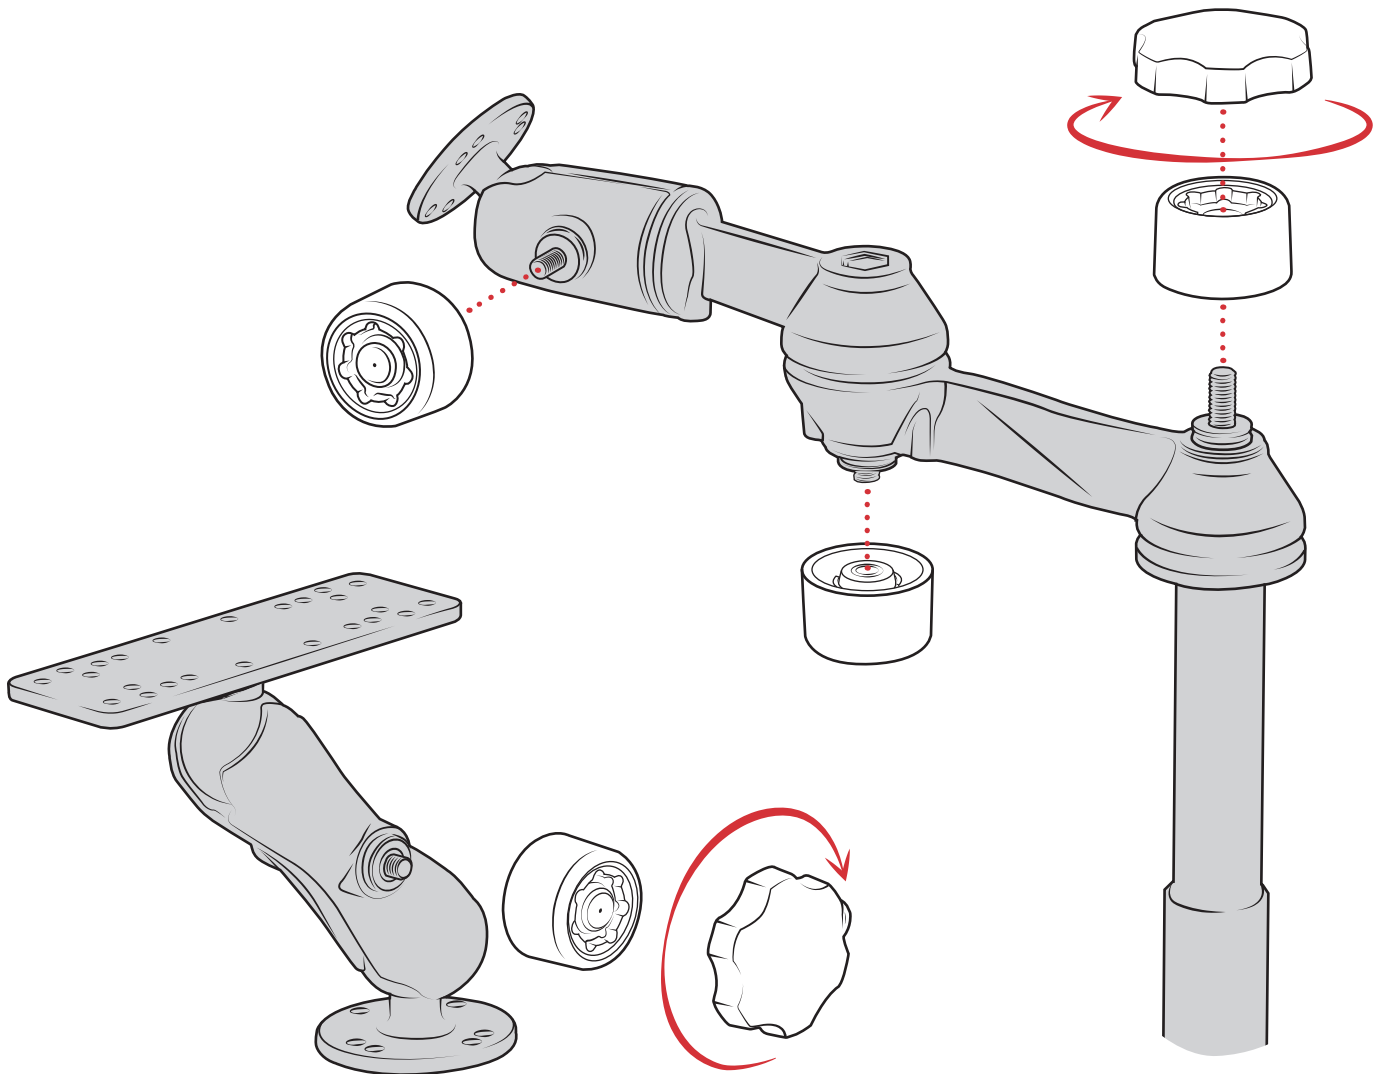

Parts Index

x 1

x 1

The RAM Pin-Lock Security Knob replaces these authentic RAM knobs:

1/4"-20

5/16"-18

3/18"-16

RPR-INS-S-KNOB

Safety Precaution

Do not install this product near or over an airbag deployment area or in a location that obstructs the driver's vision or interferes with vehicle operation. National Products, Inc does not assume responsibility or liability for any such personal injury, death or property damage.