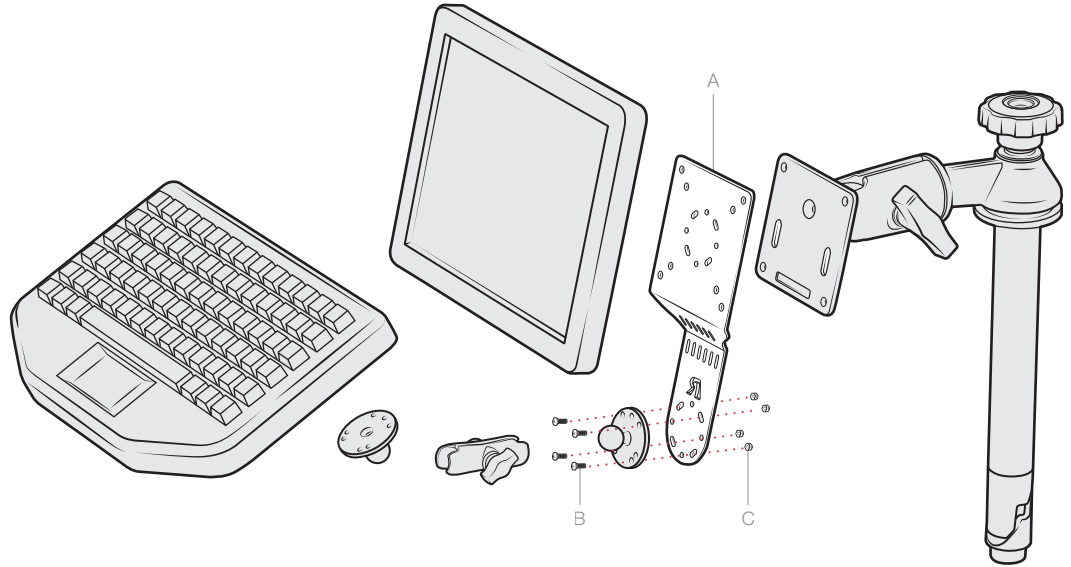

Parts Index

not to scale

x 1

x 4

x 4

The RAM® Accessory/Display Bracket supports mounting third party keyboards below the monitor, as well as mounting a phone dock or other peripherals beside the monitor. To accommodate multiple peripherals, more than one display bracket may be used.

RMR-INS-DIS-103

Safety Precaution

Do not install this product near or over an airbag deployment area or in a location that obstructs the driver's vision or interferes with vehicle operation. National Products, Inc does not assume responsibility or liability for any such personal injury, death or property damage.