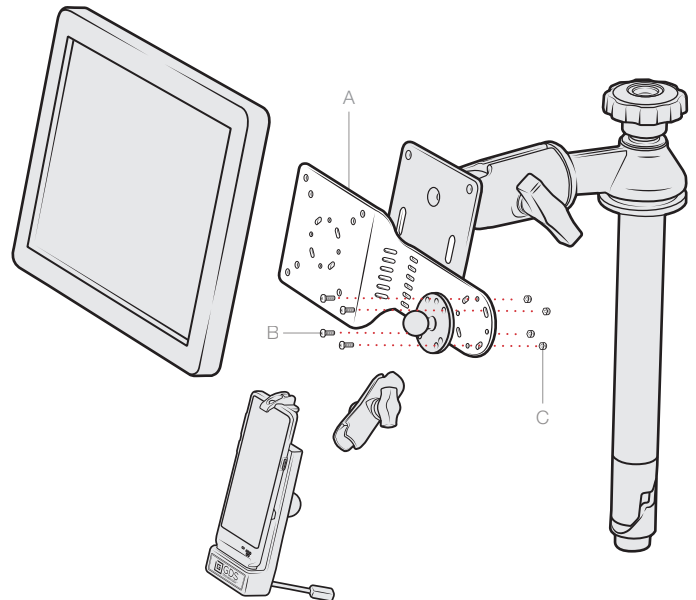

Parts Index

not to scale

x 1

x 4

x 4

The RAM® Accessory/Display Bracket supports mounting third party keyboards below the monitor, as well as mounting a phone dock or other peripherals beside the monitor. To accommodate multiple peripherals, more than one display bracket may be used.

RMR-INS-DIS-103

Safety Precaution

Do not install this product near or over an airbag deployment area or in a location that obstructs the driver's vision or interferes with vehicle operation. National Products, Inc does not assume responsibility or liability for any such personal injury, death or property damage.