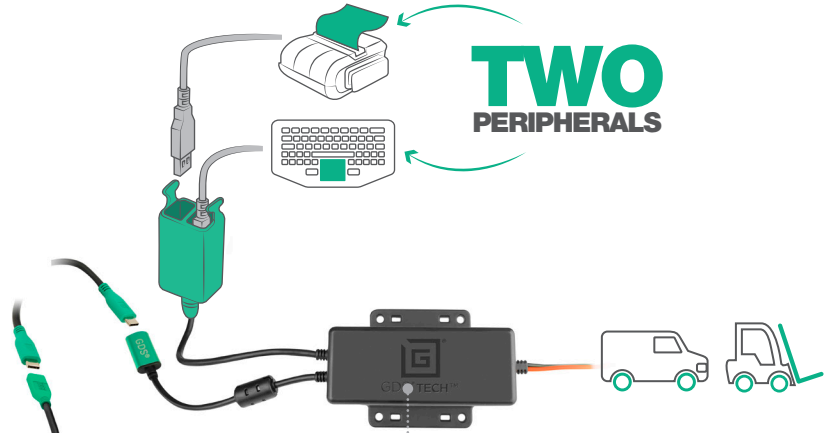

TWO PERIPHERALS

RAM-GDS-CHARGE-V3FCA2-1U

GDS® Hardwire Charger with USB Type-C & Dual USB Type A Ports