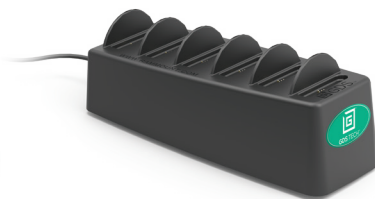

RAM-GDS-DOCK-D2CU

RAM-GDS-DOCK-6G1P-NGU