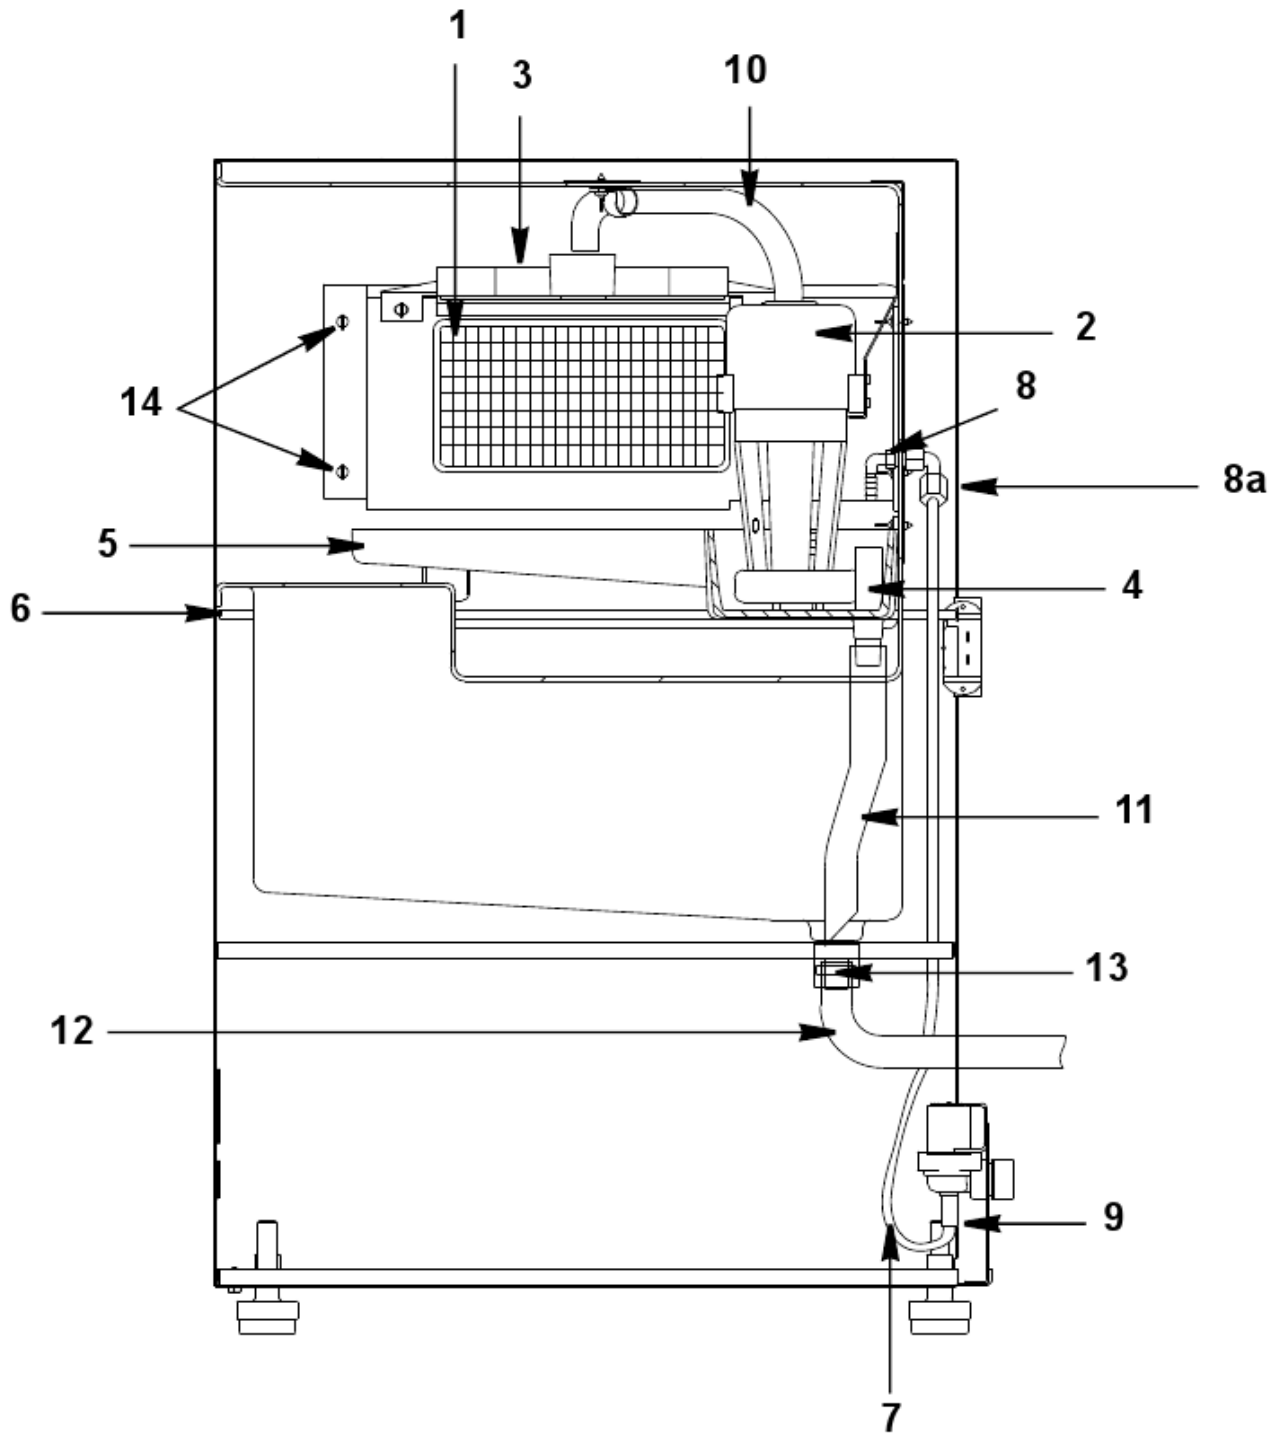

QM030

QM30 - EVAPORATOR COMPARTMENT - COMMON COMPONENTS

QM030

QM30 - EVAPORATOR COMPARTMENT - COMMON COMPONENTS

#	PART #	DESCRIPTION	QTY	Note
1		Evaporator Assembly		
1a	7627923	Evaporator Assembly - Dice Cube		
2		Water Pump		
2a	2001423	Water Pump - 115V/60 Hz		
2b	2001413	Water Pump - 230V/50 Hz - Before Serial Number 310145529		
2c	040000944	Water Pump - 230V/50 Hz - After Serial Number 310145529		
3	7629403	Water Distribution Tube - QM20/QM30		
4	040001210	Water Drain Stand Pipe		
5	040001227	Water Trough		
6	000000112	Bin Thermostat Control Tube		
7	4420291	Vinyl Tube - 0.25" OD		
8	8390133	Water Inlet Elbow - Male		
8a	8390143	Water Inlet Elbow - Female		
9	5650729	Compression Nut		
10	040001212	Water Pump Out Tubing - 0.5" OD		
11	4420383	Clear Tubing - 0.625" ID		
12	4421443	Bin Drain Tubing - 0.625 ID		
13	5650649	Hose Clamp - 0.759"/0.848" ID		
14	5305123	Thumbscrew SS - #8-32 x 0.44"		
15	5012169	Thumbscrew - #8-32 x 0.625		[1]
16	040001217	Thumbscrew - #8-32 x 0.625"		[2]

PART NOTES:

- [1] - Stainless Steel Head Thumbscrew for Water Trough and Water Distributor
- [2] - Plastic Head Thumbscrew for Water Trough and Water Distributor