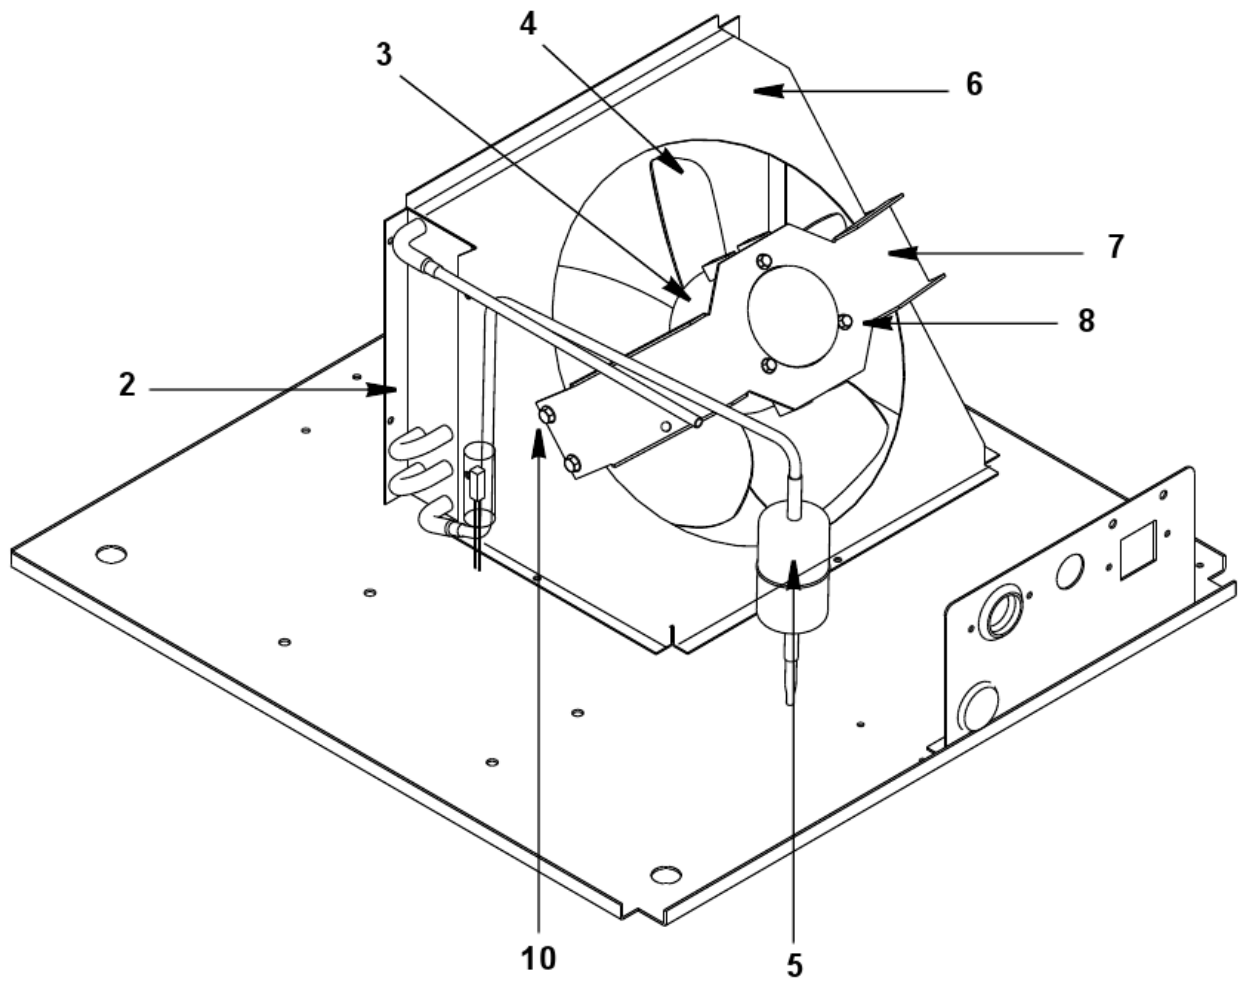

QM030

QM30 - REFRIGERATION COMPARTMENT - AIR-COOLED COMPONENTS

QM030

QM30 - REFRIGERATION COMPARTMENT - AIR-COOLED COMPONENTS

#	PART #	DESCRIPTION	QTY	Note
1		Compressor		[1]
2	8851353	Air Condenser		
3		Fan Motor		
3a	2000223	Fan Motor - 115V/60 Hz/1 Ph		
3b	2000219	Fan Motor - 208-230V/50-60 Hz		
4	2416243	Fan Blade		
5	8253433	Drier		
6	6029381	Fan Shroud		
7	6061741	Fan Motor Mounting Bracket		
8	5005513	Screw 0.7 x 8 mm		
9	5475079	Speed Nut - 0.25" x 20		
10	5202069	Screw - #10-24 x 0.50" HEX		

PART NOTES:

[1] - Refer to COMMON PARTS Page