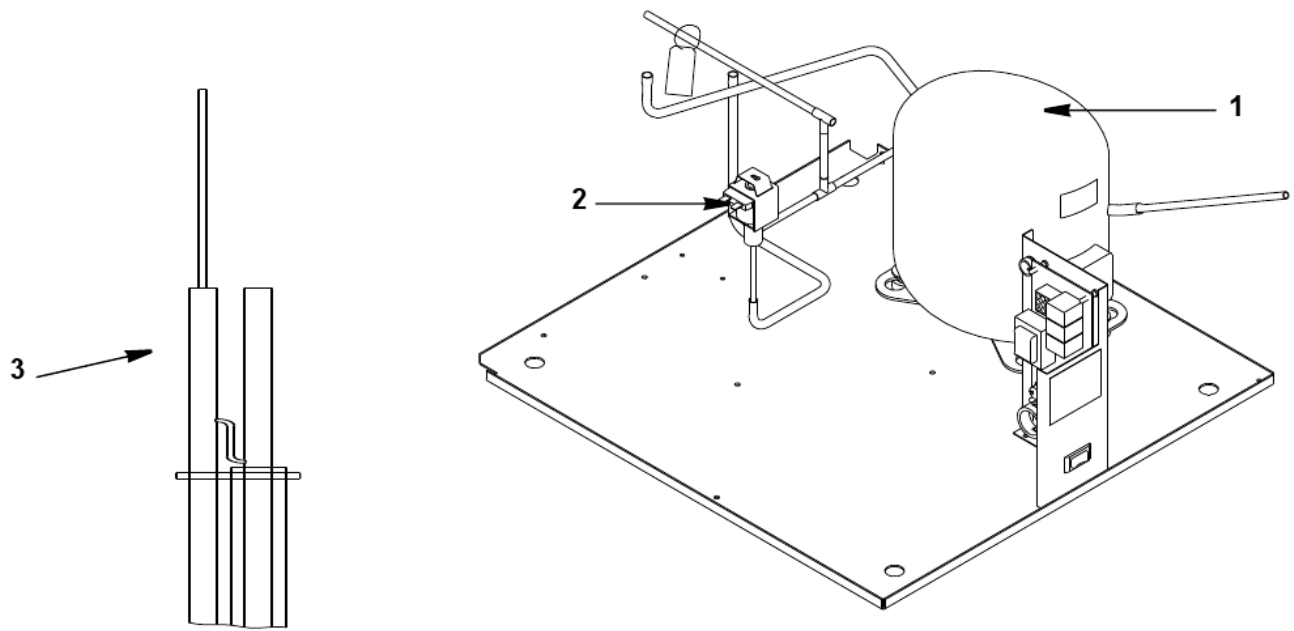

QM030

QM30 - REFRIGERATION COMPARTMENT - COMMON COMPONENTS

QM030

QM30 - REFRIGERATION COMPARTMENT - COMMON COMPONENTS

#	PART #	DESCRIPTION	QTY	Note
1		Compressor		
1a	7629183	Compressor - 115V/60 Hz/1 Ph		
1b	8505683	Overload / Relay Assembly		
1c	8505703	Starting Device		
1d	7629193	Compressor - 230V/50 Hz/1 Ph		
1e	8505503	Overload / Relay Assembly		
1f	8505693	Starting Device		
2		Harvest Valve		
2a	7629633	Harvest Valve Assembly - 115V/60 Hz		
2b	2405233	Harvest Valve 115V Coil Only		
2d	7629643	Harvest Valve Assembly - 230V/50-60 Hz		
2e	2405183	Harvest Valve 230V/50 Hz Coil Only		
3	7629203	Suction Line/Cap Tube Assembly