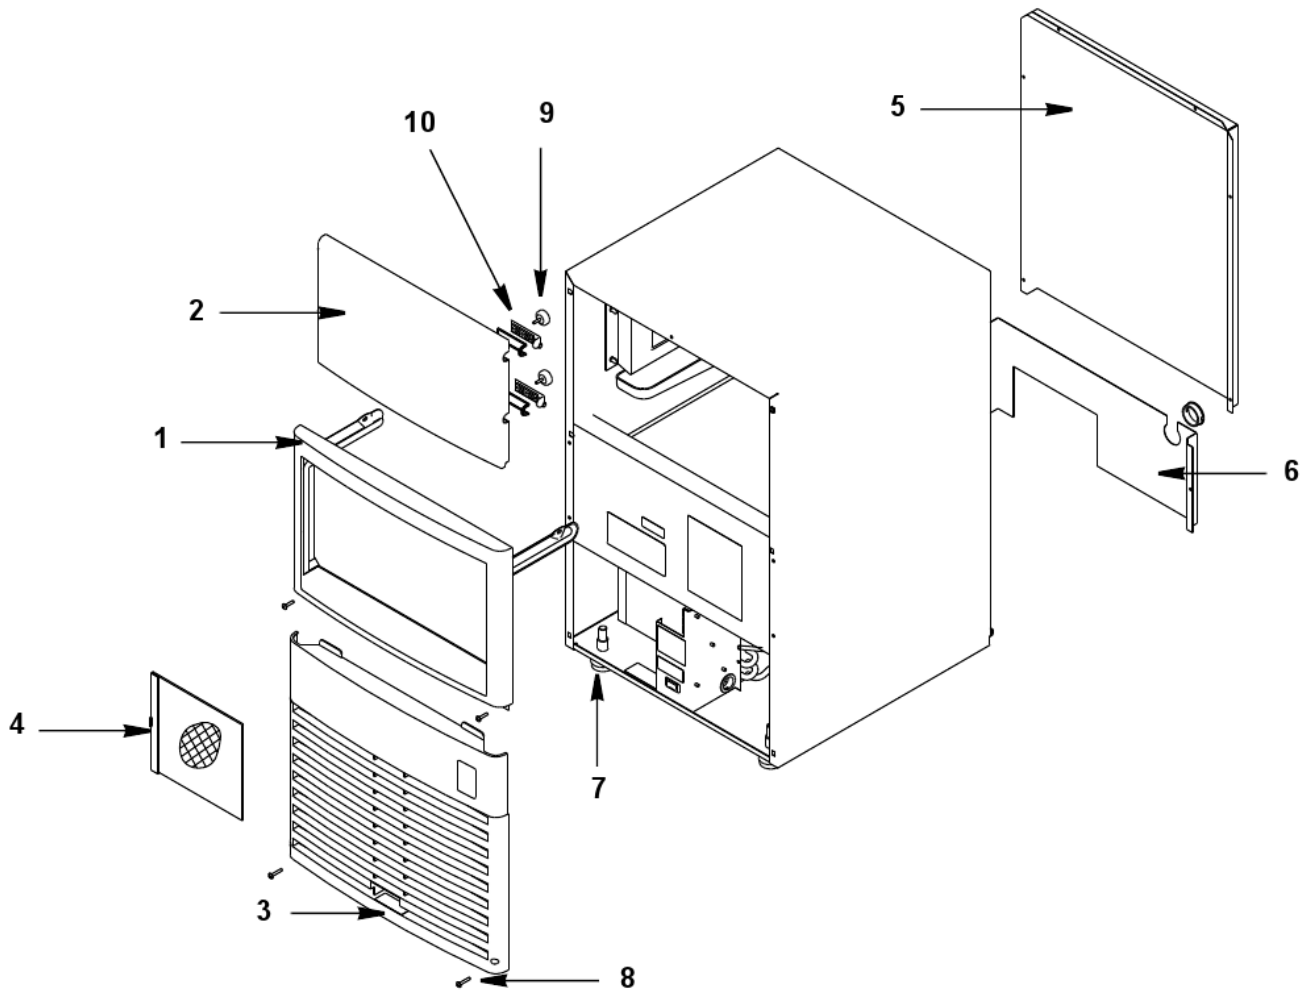

QM030

QM30 - PANELS

QM030

QM30 - PANELS

#	PART #	DESCRIPTION	QTY	Note
1	040000627	Door Frame Assembly		
2	040002220	Bin Door		
3	7629213	Front Panel Assembly		
4	7629223	Air Filter		
5	6047101	Back Panel, Upper		
6	6029461	Back Panel, Lower		
7	3302613	Leg Leveler		
8	5202239	Front Cover Screw		
9	5012353	Door Pin Thumbscrews		
10	7629233	Door Pin Gasket and Door Pin Assembly		
11	3302583	Ice Scoop