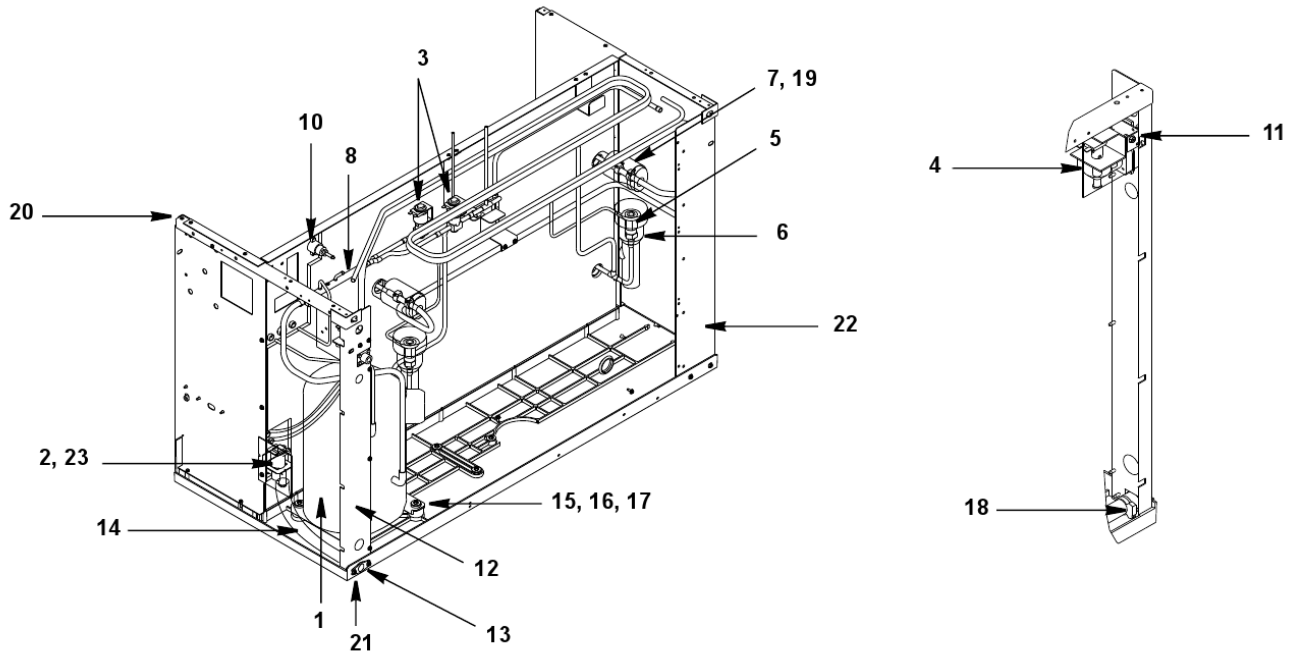

Q1300, JC1395

Q1300 - REFRIGERATION COMPARTMENT - COMMON COMPONENTS

Q1300, JC1395

Q1300 - REFRIGERATION COMPARTMENT - COMMON COMPONENTS

#	PART #	DESCRIPTION	QTY	Note
1		Compressor		
1a	7626873	Compressor - Copeland - 208-230V/60 Hz/1 Ph		
1b	7626883	Compressor - Copeland - 208-230V/60 Hz/3 Ph		
1c	7627003	Compressor - Copeland - 230V/50 Hz/1 Ph		
1d	7627013	Compressor - Copeland - 415V/50 Hz/3 Ph		[1]
2		Water Dump Valve		
2a	000001768	Water Dump Valve - 208-230V/50-60 Hz		
3		Harvest Valve		
3a	7630101	Danfoss Solenoid Valve with Coil - 230V/50-60 Hz		
3b	000005157	Danfoss Solenoid Valve Coil Only - 230V/50-60 Hz		[2]
3c	2404483	Alco Solenoid Valve Coil Only - 230V/50 Hz		
4		Water Inlet Valve		
4a	000007966	Water Inlet Valve - 208-230V/50-60 Hz		
5	7600223	Expansion Valve		
6		Expansion Valve Body Insulation Boot		
6a	4007213	Valve Insulation Boot - Body		
6b	4000363	Valve Insulation Boot - Body		
7	4007203	Valve Insulation Boot - Bulb		[3]
8	8250973	Manifold Strainer		
9	2078103	Water Pump Electrical Wire Lead		
10a	2355369	High Pressure Cut-out Control		[4]
10b	2001243	High Pressure Cut-out Control		[5]
11	6023541	Dump Valve/Water Inlet Valve Mounting Bracket		
12	6022041	Right Corner Post Weldment		
13	8706083	Female Wing Adapter - 0.50"		
14	4420383	Clear Tubing - 0.625" ID		
15	8503069	Mounting - Rubber Grommet		
16	5573419	Washer		
17	5012309	Compressor Mounting - Screw		
18	5650709	Snap Clamp - 0.799"/0.899" ID		
19	5650529	Clamp - Expansion Valve Bulb		
20	5202099	Screw - #10-24 x 0.50" PHIL		
21	5202189	Screw - #10-24 x 0.75"		
22	6045141	Left Corner Post Weldment		
23	6015971	Dump Valve Mounting Bracket		
24	2006143	Terminal Block - 50 Hz - 3 Pole		

PART NOTES:

- [1] - Remote Ice Machines Only
- [2] - \pages from 000005156_02.jpg" width=266 height=183>
- [3] - \pages from 400720_08.jpg" width=923 height=583>
- [4] - Manual Reset
- [5] - Auto Reset