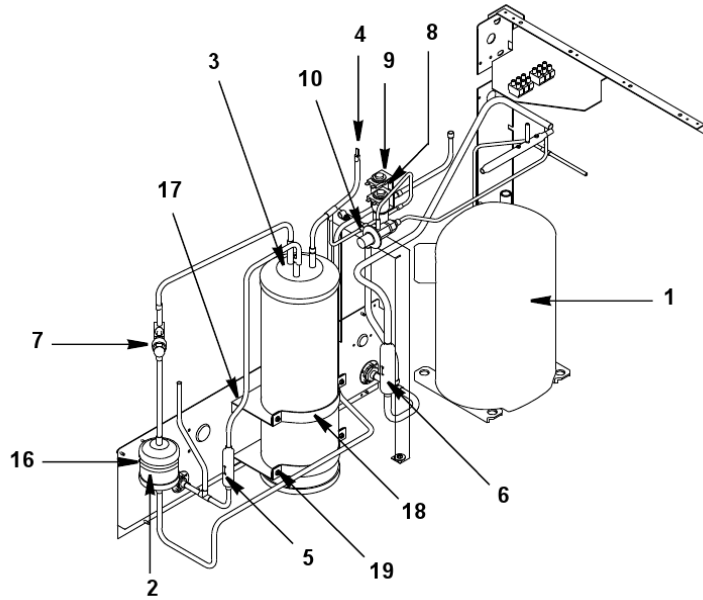

Q1300, JC1395

Q1300 - REFRIGERATION COMPARTMENT - REMOTE COMPONENTS

Q1300, JC1395

Q1300 - REFRIGERATION COMPARTMENT - REMOTE COMPONENTS

#	PART #	DESCRIPTION	QTY	Note
1		Compressor		[1]
2	8930279	Drier		
3	7629583	Receiver		
4		Safety Soft Plug		[2]
5	8373149	Magni-Check Valve - 0.375"		
6	8373159	Magni-Check Valve - 0.5"		
7	8373169	Receiver Service Valve		
7a	5650753	Caps for Refrigeration Service Valve		
8		Harvest Pressure Regulating Solenoid Valve		
8a	7630061	Danfoss Solenoid Valve with Coil - 208-230V/50-60 Hz		
8b	000005157	Danfoss Solenoid Valve Coil Only - 230V/50-60 Hz		[3]
8c	2404483	Alco Solenoid Valve Coil Only - 230V/50 Hz		
9		Liquid Line Solenoid (LLS) Valve		
9a	7630101	Solenoid Valve with Coil - 230V/50-60 Hz		
9b	2404483	Alco Solenoid Valve Coil Only - 230V/50 Hz		
10	8367793	Harvest Pressure Regulating Valve		
11	8360343	Coupling - Male - 5/8-18		
12	8360353	Coupling - Male - 1-1/6-12		
13	8360053	Coupling Mounting Flange for 5/8-18		
14	8360063	Coupling Mounting Flange for 1-1/16-12		
15	6019051	Back Panel		
16	5650359	Drier Plastic Tie		
17	6000561	Receiver Mounting Bracket		
18	6307214	Receiver Mounting Strap		
19	5202069	Screw - #10-24 x 0.50" HEX		

PART NOTES:

- [1] - Refer to COMMON PARTS
- [2] - No Longer Available
- [3] - \pages from 000005156_02.jpg" width=266 height=183>