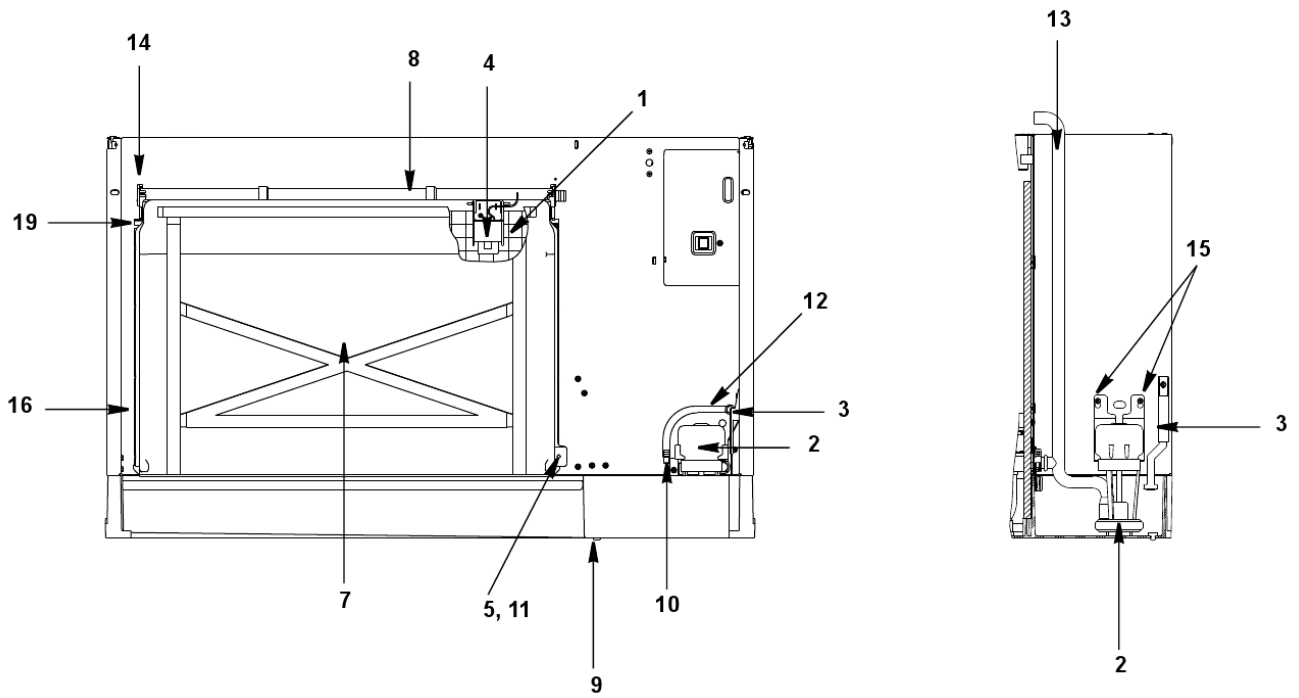

Q1300 - EVAPORATOR COMPARTMENT - COMMON COMPONENTS

Q1300, JC1395

Q1300 - EVAPORATOR COMPARTMENT - COMMON COMPONENTS

#	PART #	DESCRIPTION	QTY	Note
1		Evaporator Assembly		
1a	7626939	Evaporator - Regular Cube		
1b	7626949	Evaporator - Dice Cube		
1c	7626959	Evaporator - Half Dice Cube		
2	1480279	Water Pump - 208-230V/50-60 Hz		
3	2511293	Water Level Probe		
4	7627813	Ice Thickness Control Probe		
5	2301483	Magnetic Bin Switch		
6	7620543	Water Flow Clamp - Use on Regular Cube Evap. Only		
7	4004753	Water Curtain		
8	4303223	Water Distribution Tube - 48" Models - J/Q		
9	4300629	Water Trough Plug		
10	4303883	Water Inlet Flow Tube		
11	7628023	Water Curtain Magnet and Cap		
12	4421313	Water Inlet Tubing 0.375 ID		
13	4421153	Water Pump Out Tubing		
14	5000013	Thumbscrew - #8-32 x 0.375"		
15	5202069	Screw - #10-24 x 0.50" HEX		
16	5202189	Screw - #10-24 x 0.75"		[1]
17	7628063	Base and Water Trough Repair Kit		
18	7628013	Evaporator Top Molding and Gasket Assembly		
19	7628563	Water Curtain Pin Assembly		