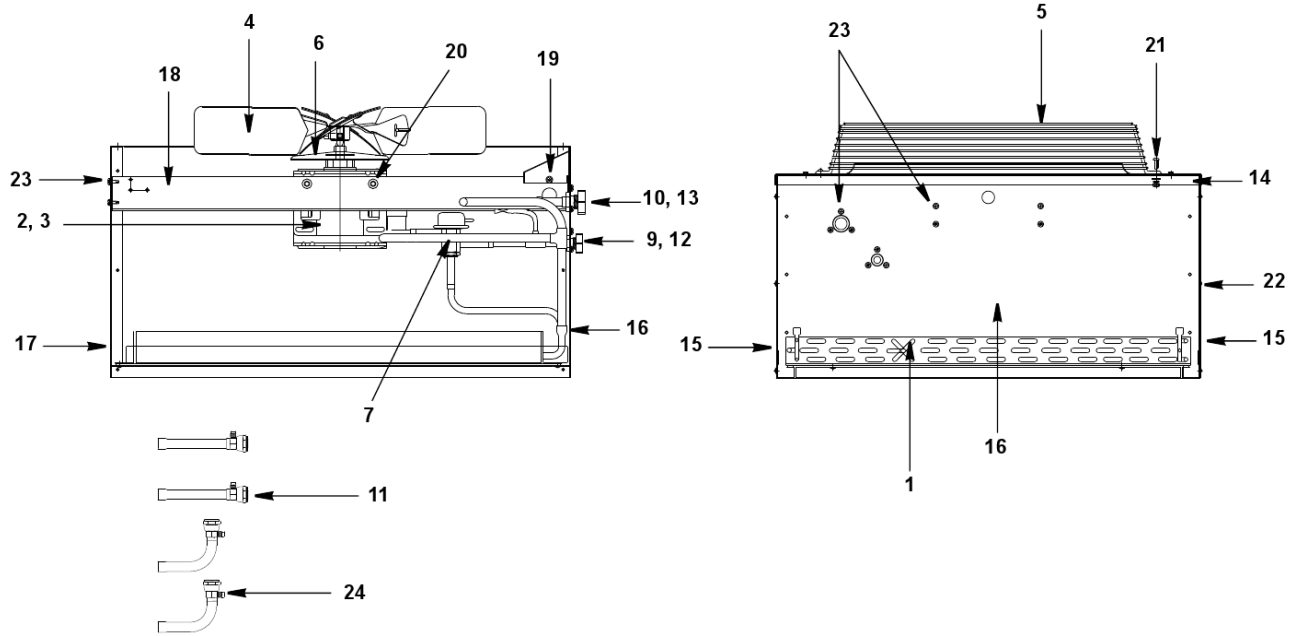

JC1395 REMOTE CONDENSER COMPONENTS

Q1300, JC1395

JC1395 REMOTE CONDENSER COMPONENTS

#	PART #	DESCRIPTION	QTY	Note
1	8850903	Air Condenser		
2	7629413	Fan Motor - 208-230V/50-60 Hz/1 Ph		
3	8504583	Fan Motor Run Capacitor		[1]
4	2416113	Fan Blade		
5	3400643	Fan Guard		
6	2415053	Rain Slinger		
7	000004070	Head Pressure Control Valve		
8	000008040	Terminal Block - 3 Pole		
9	8360343	Coupling - Male - 5/8-18		
10	8360353	Coupling - Male - 1-1/6-12		
11	K0129	Female Line Set Coupling Kit		
12	8360053	Coupling Mounting Flange for 5/8-18		
13	8360063	Coupling Mounting Flange for 1-1/16-12		
14	6017891	Top Cover		
15	6017901	Panel - Side Before Serial Number 110529484		
16	6017911	Panel - Rear Before Serial Number 110529484		
17	6017921	Panel - Front Before Serial Number 110529484		
18	6017681	Fan Motor Mounting Bracket		
19	6017761	Electrical Box Cover		
20	5035659	Fan Motor Mounting Screw		
20a	5573099	Mounting - Flatwasher		
20b	5573139	Mounting - Lockwasher		
20c	5429759	Mounting - Hexnut		
21	5033459	Screw - 1/4-20 x 0.625"		
21a	5573049	Flatwasher		
21b	5545119	Mounting - Lockwasher		
21c	5429529	Mounting - Hexnut		
22	5121539	Panel/Condenser Mounting Screw - #8 x 0.50"		
22a	5544599	Panel/Condenser Mounting Lockwasher		
23	5202059	Screw		
24	7626843	Valve Cores		
25	6017691	Legs		

PART NOTES:

[1] - Emerson