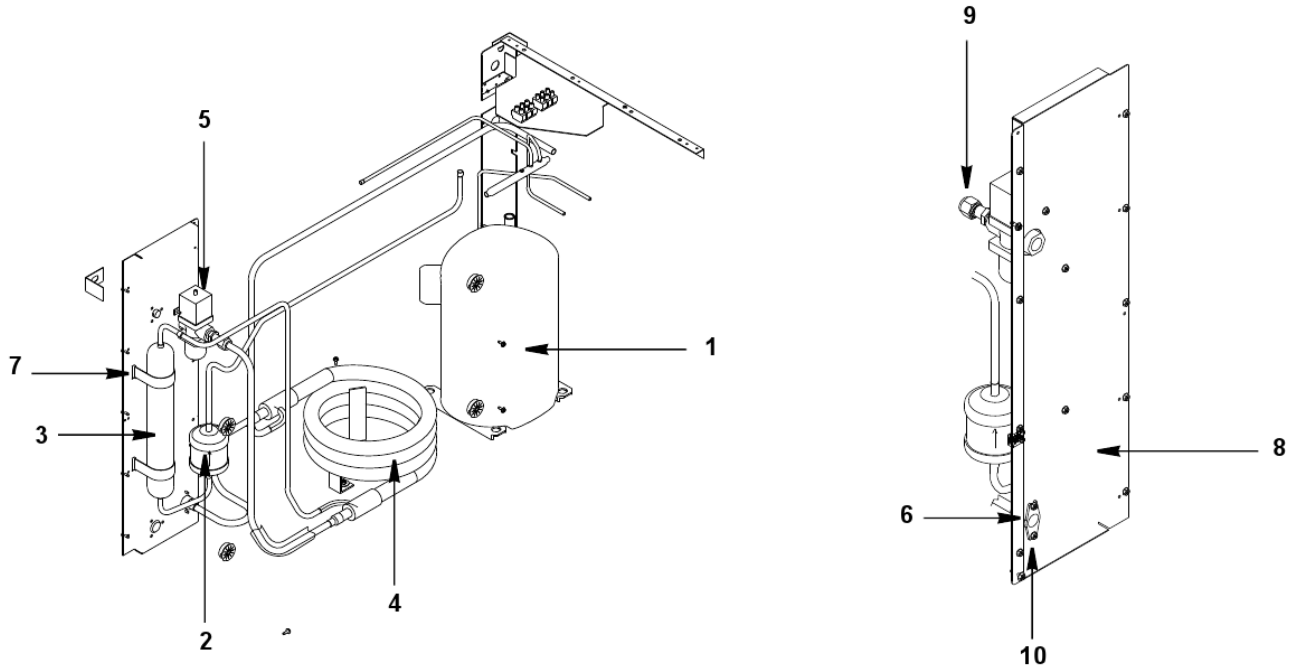

Q1300, JC1395

Q1300 - REFRIGERATION COMPARTMENT - WATER-COOLED COMPONENTS

Q1300, JC1395

Q1300 - REFRIGERATION COMPARTMENT - WATER-COOLED COMPONENTS

#	PART #	DESCRIPTION	QTY	Note
1		Compressor		[1]
2	8930279	Drier		
3	000008894	Receiver		
4	000001508	Water-Cooled Condenser		
5	8372123	Water Regulating Valve		
6	8706083	Female Wing Adapter - 0.50"		
7	6000541	Receiver Strap		
8	6019051	Back Panel		
9	8334193	Water Regulating Valve Union		
10	5202069	Screw - #10-24 x 0.50" HEX		

PART NOTES:

[1] - Refer to COMMON PARTS Page