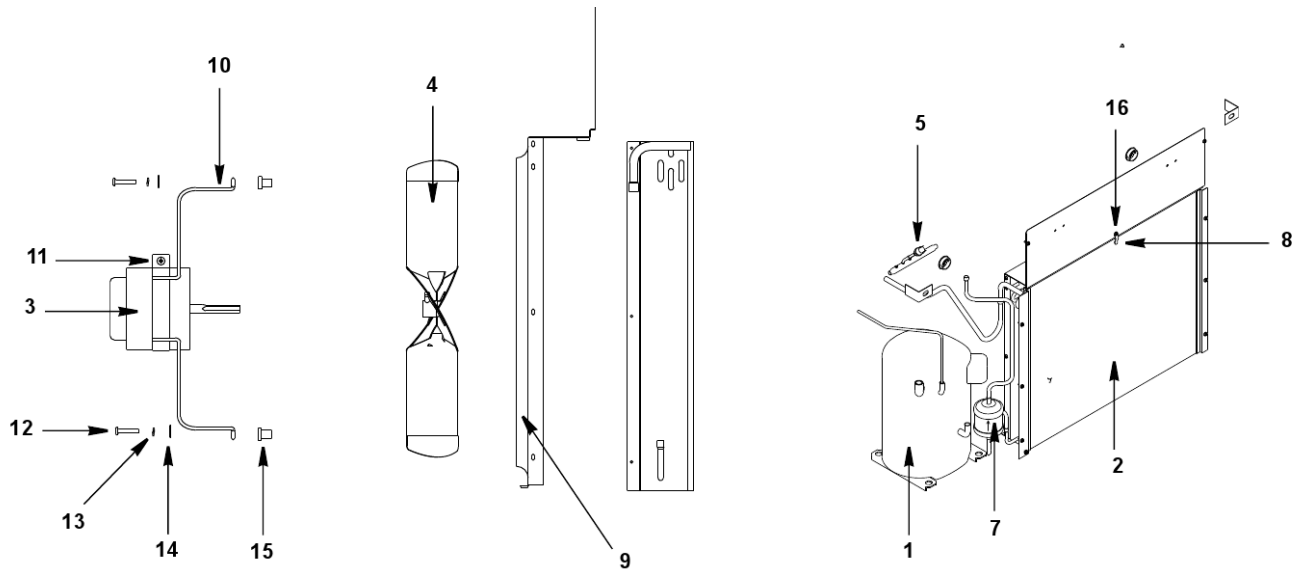

Q1300, JC1395

Q1300 - REFRIGERATION COMPARTMENT - AIR-COOLED COMPONENTS

Q1300, JC1395

Q1300 - REFRIGERATION COMPARTMENT - AIR-COOLED COMPONENTS

#	PART #	DESCRIPTION	QTY	Note
1		Compressor		[1]
2	8851283	Air Condenser		
3	7626733	Fan Motor - 208-230V/50-60 Hz		
4	2416113	Fan Blade		
5	2001273	Fan Cycling Control - 225-275 psig		[2]
6	4040243	Air Filter		
7	8930279	Drier		
8	5650699	Air Filter Clip		
9	6045181	Fan Shroud		
10	3006823	Fan Motor Mounting Bracket		
11	5033589	Mounting - Screw		
11a	5545109	Lockwasher		
11b	5429529	Mounting - Hexnut		
12	5033589	Mounting - Screw		
13	5545109	Lockwasher		
14	5573059	Mounting - Flatwasher		
15	5429559	Mounting - Rubber Wellnut		
16	5202069	Screw - #10-24 x 0.50" HEX		

PART NOTES:

- [1] - Refer to COMMON PARTS Page
- [2] - \pages from 200126_09.jpg" width=170 height=228>