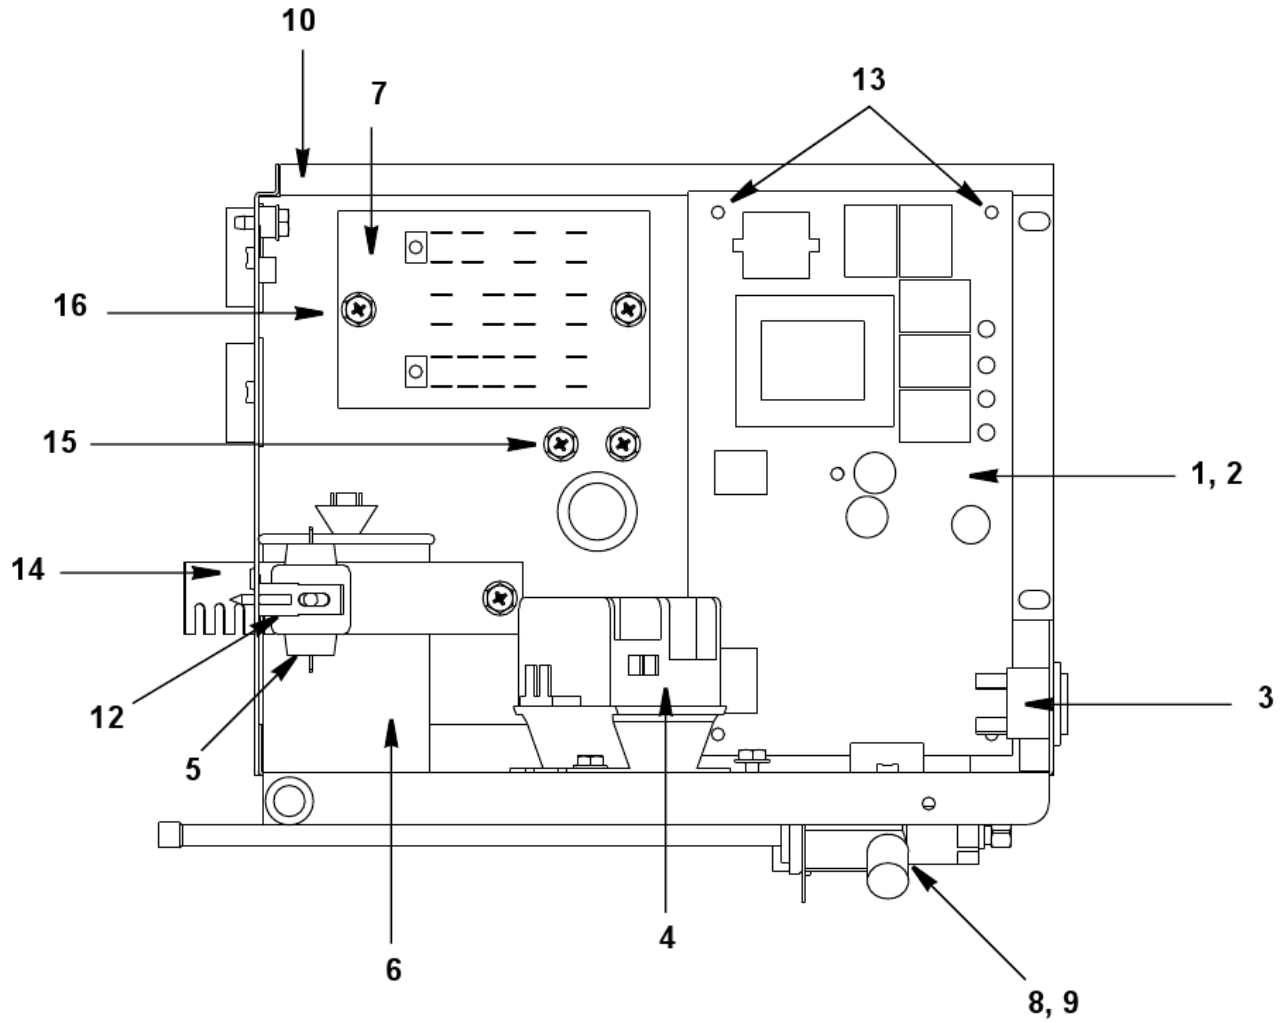

Q1300, JC1395

Q1300 - CONTROL BOX COMPONENTS

Q1300, JC1395

Q1300 - CONTROL BOX COMPONENTS

#	PART #	DESCRIPTION	QTY	Note
1	7627823	Control Board		
2	2511003	7 Amp Fuse - Mounted on Control Board		
3	2301343	Toggle Switch Only		
3a	2032173	Toggle Switch with Wiring Harness Attached		
4		Contactors		
4a	2006609	Contactors - 208-230V/50-60 Hz/1 Ph		
4b	2006619	Contactors - 230V/60 Hz/3 Ph		
5	8504913	PTCR		
6		Compressor Run Capacitor		
6a	000000028	Run Capacitor - 208-230V/50-60 Hz/1 Ph		
7		Terminal Board with Wire Harness Attached		
7a	2032413	Wiring Harness 208-230V/60 Hz/1 Ph		
7b	2032433	Wiring Harness 208-230V/60 Hz/3 Ph		
7c	2032423	Wiring Harness - 230V/50 Hz/1 Ph		
8	8373263	Refrigeration Service Valve Assembly		
9	5475039	Locknut - 0.375" - 18 NPS		
10	6025593	Control Box		
11	7628523	Control Box Cover		
12	8504953	PTCR Bracket		
13	4302253	Control Board Mounting Supports		
14	6024951	Capacitor Bracket		
15	5202169	Screw - #10-24 x 0.50" Ground		
16	5202069	Screw - #10-24 x 0.50" HEX		