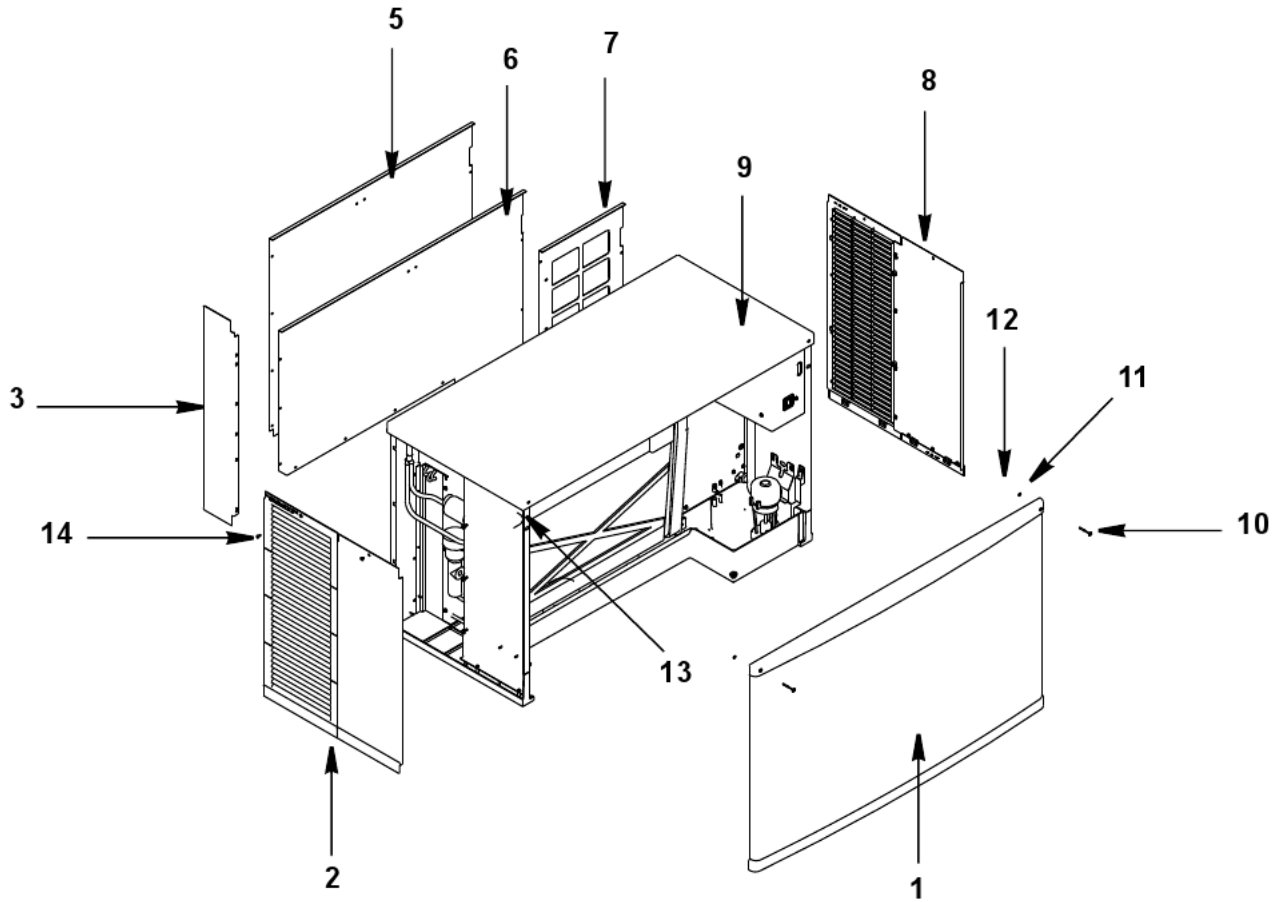

Q1300, JC1395

Q1300 - PANELS

Q1300, JC1395

Q1300 - PANELS

#	PART #	DESCRIPTION	QTY	Note
1	7628793	Front Panel Assembly		
2	7628593	Left Side Panel		
3	6023761	Air Baffle		
4	4040243	Air Filter		
5	6025991	Back Panel, Water		
6	6026071	Back Panel, Remote		
7	6045171	Back Panel, Air		
8	7628603	Right Side Panel		
9	4303323	Top Cover		
10	5119019	Screw - #8 x 1.75"		[1]
11	5573389	Washer - Nylon 0.171" x 0.38"		[1]
12	5648279	Screw Retainer - Nylon #8		[1]
13	5473039	Speed Nut Assembly to Mount Front Cover		[1]
14	5202099	Screw - #10-24 x 0.50" PHIL		
15	9202509	Extruded Tape		

PART NOTES:

[1] - Items 10, 11, 12 and 13 can be ordered as assembly 7628983.