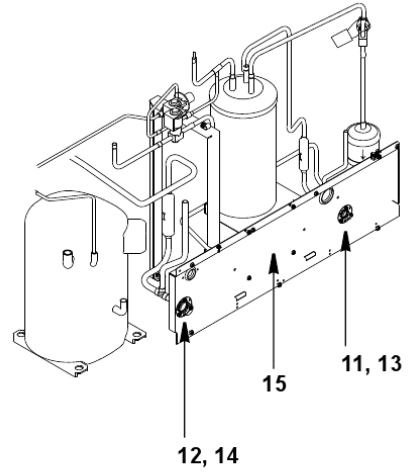

Q1300, JC1395

Q1300 - REFRIGERATION COMPARTMENT - REMOTE COMPONENTS

Q1300, JC1395

Q1300 - REFRIGERATION COMPARTMENT - REMOTE COMPONENTS

#	PART #	DESCRIPTION	QTY	Note
1		Compressor		[1]
2	8930279	Drier		
3	7629583	Receiver		
4		Safety Soft Plug		[2]
5	8373149	Magni-Check Valve - 0.375"		
6	8373159	Magni-Check Valve - 0.5"		
7	8373169	Receiver Service Valve		
7a	5650753	Caps for Refrigeration Service Valve		
8		Harvest Pressure Regulating Solenoid Valve		
8a	7630061	Danfoss Solenoid Valve with Coil - 208-230V/50-60 Hz		
8b	000005157	Danfoss Solenoid Valve Coil Only - 230V/50-60 Hz		[3]
8c	2404483	Alco Solenoid Valve Coil Only - 230V/50 Hz		
9		Liquid Line Solenoid (LLS) Valve		
9a	7630101	Solenoid Valve with Coil - 230V/50-60 Hz		
9b	2404483	Alco Solenoid Valve Coil Only - 230V/50 Hz		
10	8367793	Harvest Pressure Regulating Valve		
11	8360343	Coupling - Male - 5/8-18		
12	8360353	Coupling - Male - 1-1/6-12		
13	8360053	Coupling Mounting Flange for 5/8-18		
14	8360063	Coupling Mounting Flange for 1-1/16-12		
15	6019051	Back Panel		
16	5650359	Drier Plastic Tie		
17	6000561	Receiver Mounting Bracket		
18	6307214	Receiver Mounting Strap		
19	5202069	Screw - #10-24 x 0.50" HEX		

PART NOTES:

- [1] - Refer to COMMON PARTS
- [2] - No Longer Available
- [3] - \pages from 000005156_02.jpg" width=266 height=183>