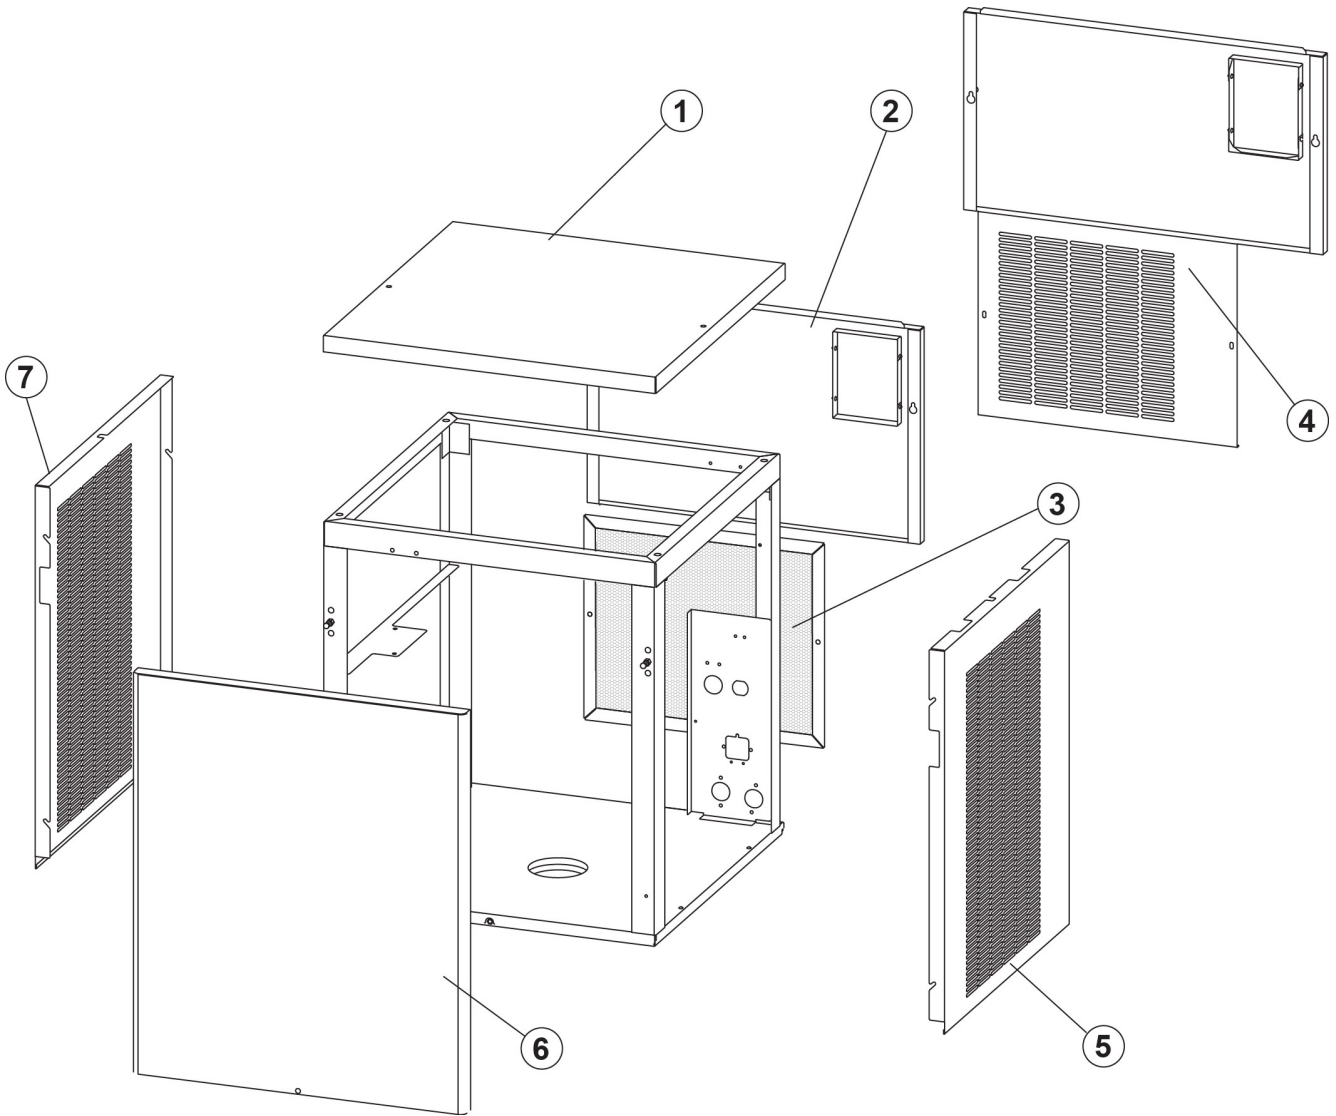

RNS0600

RNS0600 EVAPORATOR COMPARTMENT

RNS0600

RNS0600 EVAPORATOR COMPARTMENT

#	PART #	DESCRIPTION	QTY	Note
1	000008296	Water Regulating Valve		
2	000006161	Drain Manifold - 115-230V/60 Hz/1 Ph		
3	000008300	Drain Manifold - 208-230V/60 Hz/1 Ph		
4	000006063	Water Inlet Valve - 115V/60 Hz/1 Ph		
5	000012451	Water Reservoir Assembly		[1]
5a	000005760	Float Microswitch (each)		
6	000008552	Evaporator Drain Tap		
		Electronic Noise Reducer - See Note for Usage		
7	000005678	Electronic Noise Reducer		[2]
8	000005680	Electronic Noise Reducer		[3]
9	000011623	Bin Thermostat		
10	000012279	Compressor Contactor - 115V/60 Hz/1 Ph		
11	000006060	Fan Cycle Control - 115-230V/50-60 Hz/1 Ph		
12	000005763	ON/OFF Rocker Switch		
13	000008557	High Pressure Safety Switch		
14		Access Valve		
14a	000006408	Fitting - Access Valve		
14b	000006409	Core - Access Valve		
14c	000006410	Cap - Access Valve		
15	000011883	Rotation Sensor		
16	000008549	Compressor - 115V/60 Hz/1 Ph		
17	000006076	Low Pressure Safety Switch		
18	000008302	Fan Motor - 115V/60 Hz/1 Ph		
19	000005676	Drier		
20	000005631	Air Condenser		
20a	000006190	Condenser Fan Blade - 115V/60 Hz/1 Ph		
21	000008299	Water-cooled Condenser		
22	000008548	Expansion Valve		

PART NOTES:

- [1] - Includes Reservoir, Hoses, Clamps, Drain Tap & Two Microswitches
- [2] - Water-cooled Models
- [3] - Air-cooled Models

RNS0600

RNS0600 PANELS

RNS0600

RNS0600 PANELS

#	PART #	DESCRIPTION	QTY	Note
1	000008759	Top Panel		
2	000012892	Back Panel - Air-cooled		
3	000009102	Air Filter		
4	000008971	Back Panel - Water-cooled		
5	000008757	Right Side Panel		
6	000008755	Front Panel Assembly		
7	000008766	Left Side Panel		