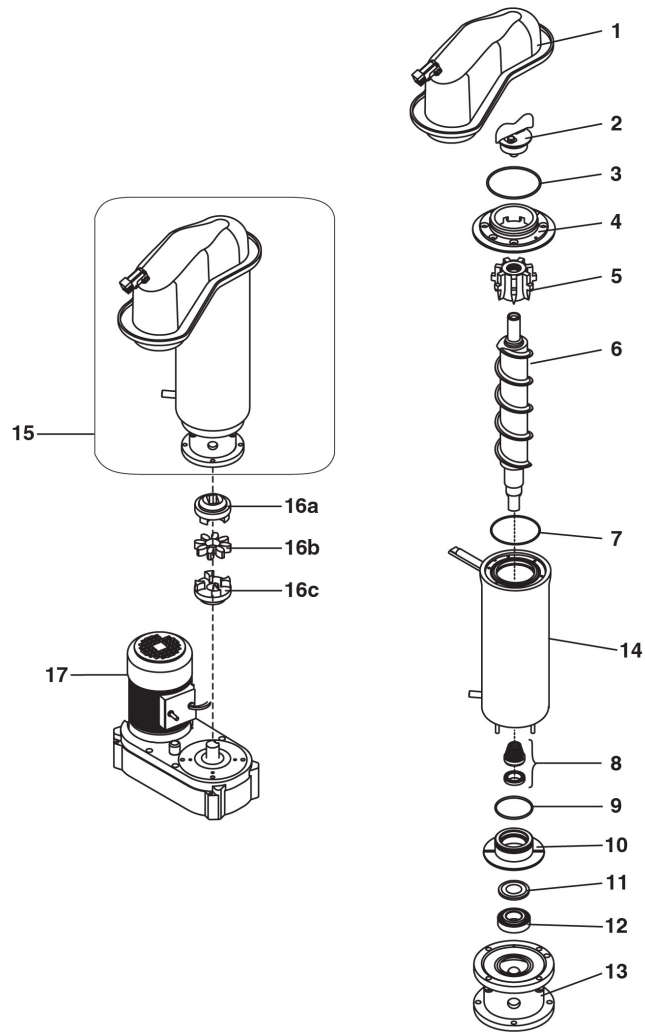

Ice Machine

RNS Series

RNS Model - Air

RNS0600

RNS0600 Evaporator Components 1

RNS0600 Evaporator Compartment 3

RNS0600 Panels 5

RNS0600

RNS0600 EVAPORATOR COMPONENTS

RNS0600

RNS0600 EVAPORATOR COMPONENTS

#	PART #	DESCRIPTION	QTY	Note
1	000012893	Ice Exhaust with Microswitch		
2	000012897	Ice Breaker		
3	000012898	Gasket		
4	000012899	Extruder Cover		
5	000012900	Extruder with Bearings		
6	000012901	Auger		
7	000012902	Gasket		
8	000012903	Ceramic Seal		
9	000005584	Lower O-ring		
10	000012906	Reduction Ring		
11	000012975	Nilos Ring		
12	000012907	Bearing		
13	000005694	Evaporator Foundation		
14	000012921	Insulated Evaporator Sleeve		
15	000012908	Evaporator Assembly with Ice Exhaust and Microswitch		
16	000012503	Flex Jaw Coupling Assembly		
16a	000005571	Flex Jaw Coupling Upper		
16b	000005644	Flex Jaw Coupling Spider		
16c	000005643	Flex Jaw Coupling Lower		
17	000012502	Gearmotor Assembly		
18	000012976	Support Ring		
15	000012922	Ice Chute Assembly with Bulb Holder		

PART NOTES:

- [1] - Includes Reservoir, Hoses, Clamps, Drain Tap & Two Microswitches
- [2] - Water-cooled Models
- [3] - Air-cooled Models

RNS0600

RNS0600 PANELS

RNS0600

RNS0600 PANELS

#	PART #	DESCRIPTION	QTY	Note
1	000008759	Top Panel		
2	000012892	Back Panel - Air-cooled		
3	000009102	Air Filter		
4	000008971	Back Panel - Water-cooled		
5	000008757	Right Side Panel		
6	000008755	Front Panel Assembly		
7	000008766	Left Side Panel		