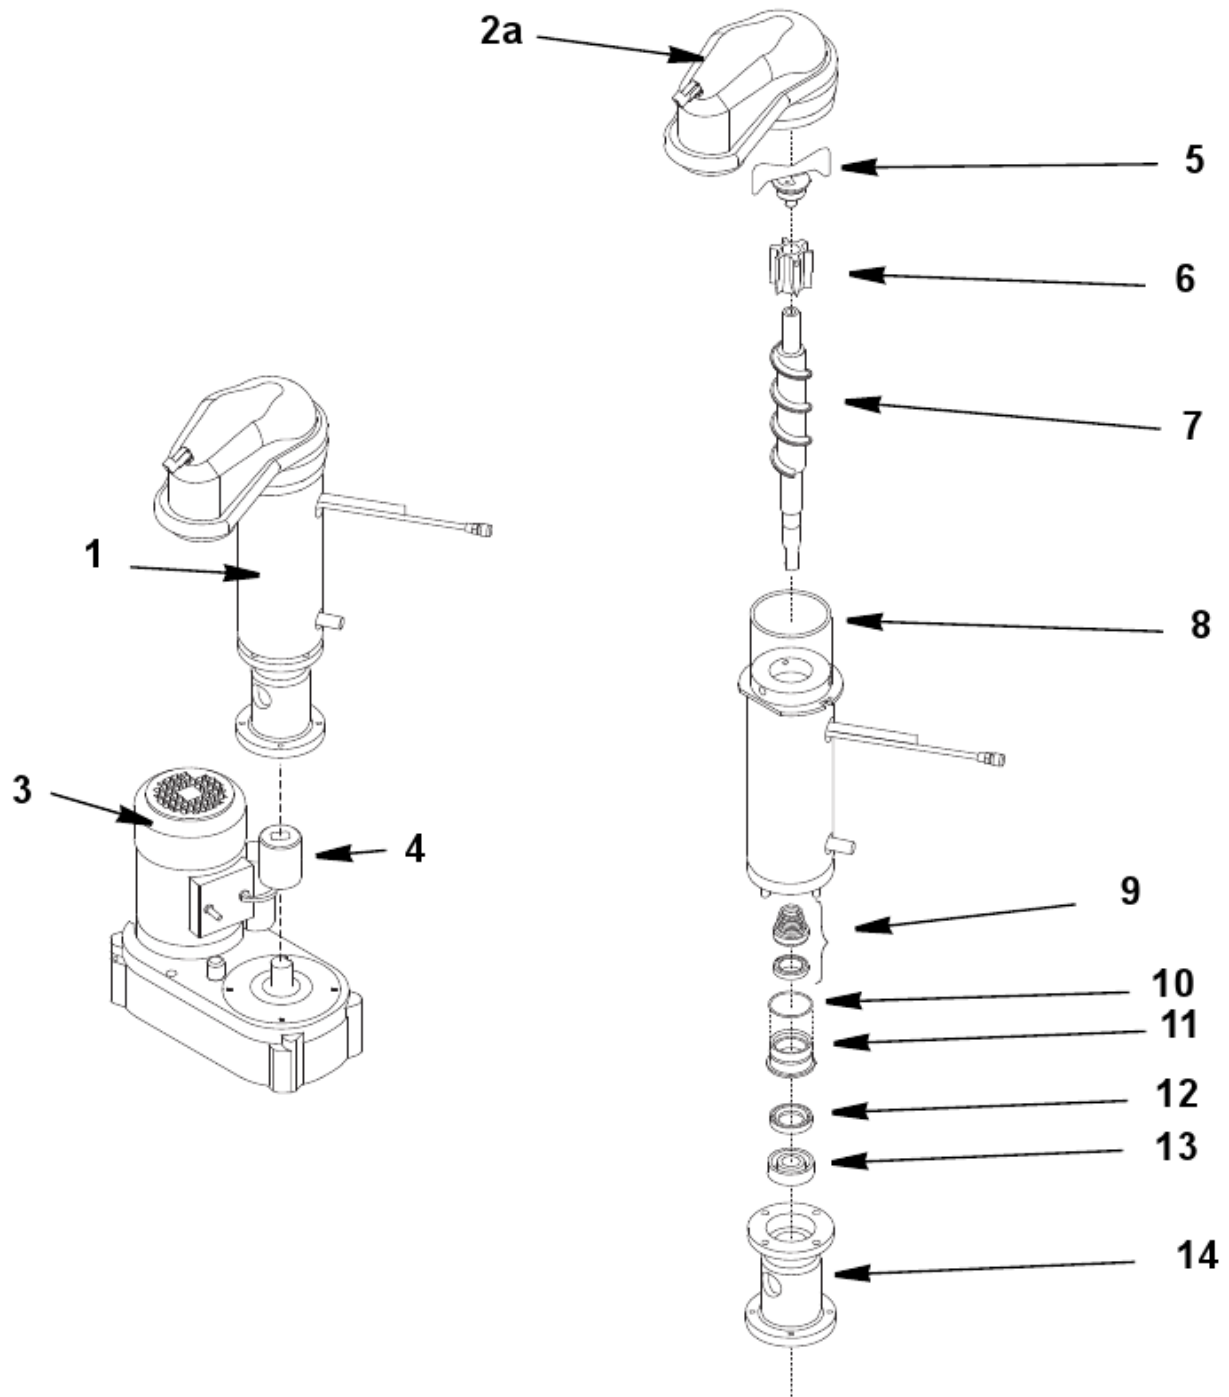

RNS0300 EVAPORATOR ASSEMBLY

RNS0300

RNS0300 EVAPORATOR ASSEMBLY

#	PART #	DESCRIPTION	QTY	Note
1	000012319	Evaporator Assembly		
2	000011622	Ice Chute with Bulb Holder		
2a	000012452	Ice Exhaust with Microswitch		
3		Gear Motor Assembly		
3a	000011126	Gearmotor Assembly - 115V/60 Hz/1 Ph		
3b	000011800	Gearmotor Assembly - 208-230V/50-60 Hz/1 Ph		
4	000008967	Joint		
5	000010271	Ice Breaker		
6	000009156	Extruder with Bearings Assembly		
7	000009157	Auger		
8	000008900	O-ring Gasket		
9	000006426	Water Seal		
10	000005583	O-ring Gasket		
11	000005782	Water Seal Retainer		
12	000008938	Seal Ring		
13	000008898	Bearing		
14	000005693	Evaporator Foundation		
14a	000012459	Bolt - Evaporator Foundation - M6 x 25mm		

RNS0300

RNS0300 EVAPORATOR COMPARTMENT

#	PART #	DESCRIPTION	QTY	Note
22		Access Valve		
22a	000006408	Fitting - Access Valve		
22b	000006409	Core - Access Valve		
22c	000006410	Cap - Access Valve		
23		Screws		
23a	000009040	Screw - M5 x 10TC		[11]
23b	000009041	Screw - 3.9 x 13TC		[11]

PART NOTES:

- [1] - Includes Reservoir, Hoses, Clamps, Drain Tap & Two Microswitches
- [2] - Discontinued
- [3] - 115V
- [4] - 208-230V
- [5] - 220V/60 Hz/1 Ph
- [6] - 230V/50 Hz/1 Ph
- [7] - Before Serial Number 533269
- [8] - After Serial Number 533269
- [9] - 230V Air-cooled
- [10] - 230V-415V Water-cooled
- [11] - No Longer Available