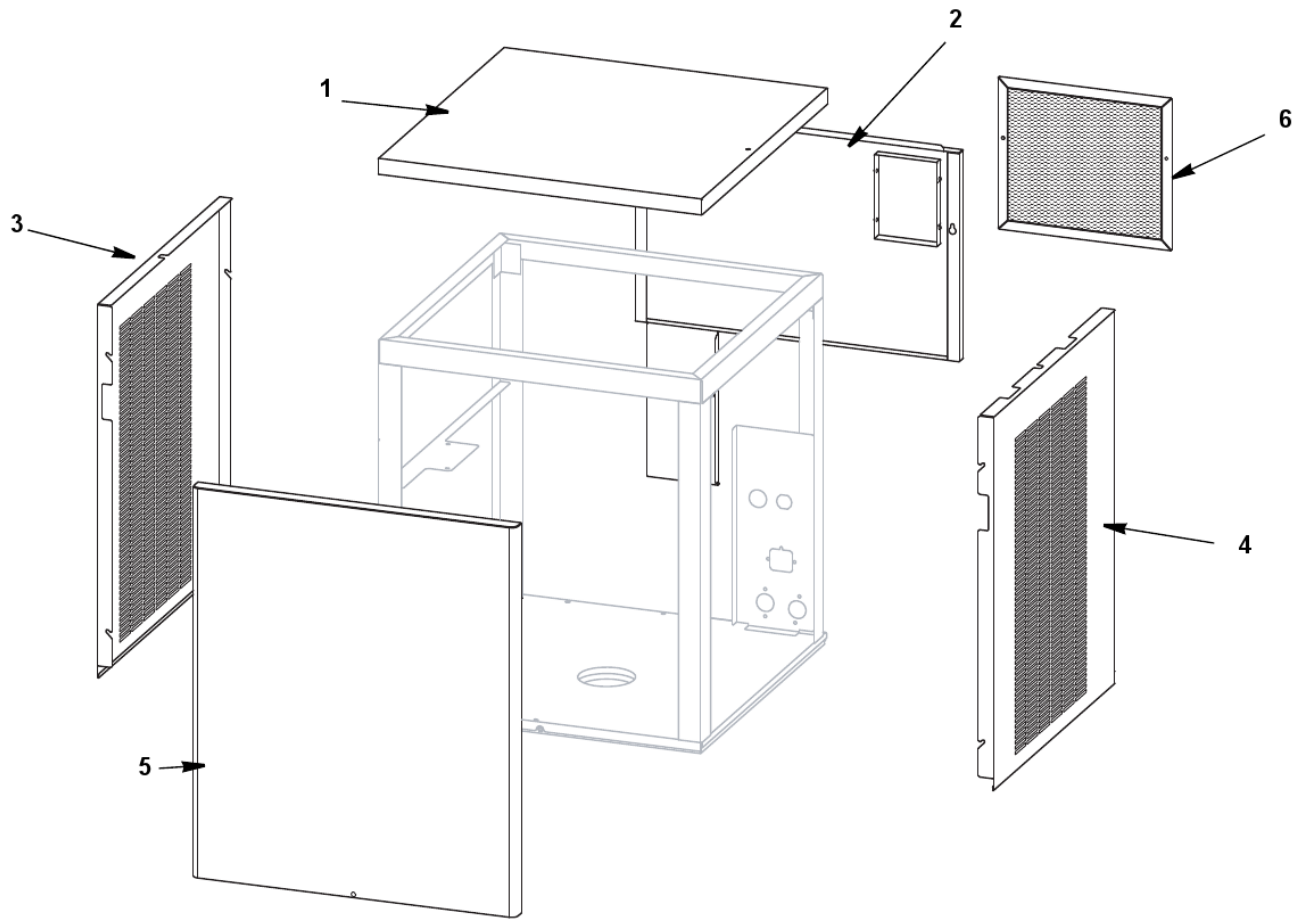

RNS0300

RNS0300 PANELS

RNS0300

RNS0300 PANELS

#	PART #	DESCRIPTION	QTY	Note
1	000008759	Top Panel		
2		Back Panels - See Note for Usage		
2a	000008836	Back Panel - Air-cooled or Water-cooled		[1]
2b	000009255	Back Panel - Air-cooled		[2]
2c	000009104	Back Panel - Water-cooled		[2]
3	000008768	Left Side Panel		
4	000008757	Right Side Panel		
5	000008755	Front Panel Assembly		
6	000008837	Air Filter		
17	000011923	Cartoning		

PART NOTES:

[1] - 60 Hz

[2] - 50 Hz