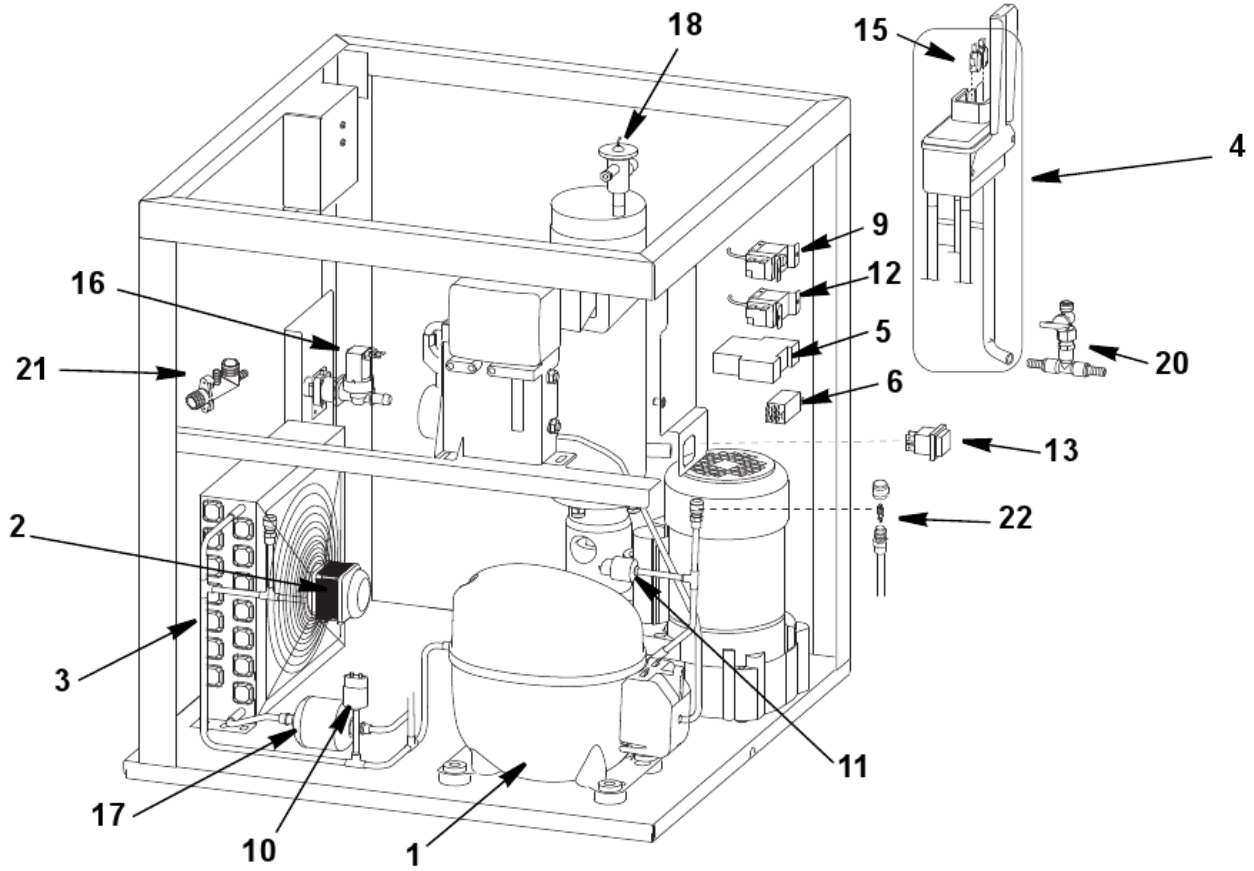

RNS0300

RNS0300 EVAPORATOR COMPARTMENT

RNS0300

RNS0300 EVAPORATOR COMPARTMENT

#	PART #	DESCRIPTION	QTY	Note
1		Compressor		
1a	000008833	Compressor - 115V/60 Hz/1 Ph		
1c	000005627	Compressor - 208-230V/50-60 Hz/1 Ph		
2		Condenser Fan		
2a	000008835	Condenser Fan Motor - 115V/60 Hz/1 Ph		
2b	000009256	Condenser Fan Motor - 208-230V/50-60 Hz/1 Ph		
2c	000005686	Condenser Fan Blade		
3	000005632	Air Condenser		
4	000012451	Water Reservoir Assembly		[1]
5	000012012	Electronic Compressor Delay Timer		
6		Compressor Delay Relay		
6a	000005746	Compressor Delay Relay - 115V/60 Hz/1 Ph		
7		Start Capacitor		
7a	000010812	Start Capacitor - 115V/60 Hz/1 Ph		
8	000010803	Overload - 115V/60 Hz/1 Ph		
9	000011623	Bin Thermostat		
9	000005765	Bin Thermostat		[2]
10	000008557	High Pressure Safety Switch		
11	000006076	Low Pressure Safety Switch		
12		Fan Cycle Control - See Note for Usage		
12a	000006060	Fan Cycle Control - 115-230V/50-60 Hz/1 Ph		[3]
12b	000006191	Fan Cycle Control - 208-230V/50-60 Hz/1 Ph		[4]
13	000005763	ON/OFF Rocker Switch		
14		Electronic Noise Reducer		
14a	000005678	Electronic Noise Reducer		
15	000005760	Float Microswitch (each)		
16		Water Inlet Valve - See Note for Usage		
16a	000006063	Water Inlet Valve - 115V/60 Hz/1 Ph		
16b	000005770	Water Inlet Valve - 220-230V/50-60 Hz/1 Ph		[5]
16c	000005770	Water Inlet Valve - 220-230V/50-60 Hz/1 Ph		[6]
17	000005676	Drier		
18	000010551	Expansion Valve		
19		Backflow Preventer		
19a	000009971	Backflow Preventer 60 Hz - 3/8"		
19b	000009972	Backflow Preventer 50 Hz - 3/4"		
20		Evaporator Drain Tap - See Note for Serial Break		
20a	000008552	Evaporator Drain Tap		[7]
20b	000009160	Evaporator Drain Tap		[8]
21		Drain Manifold - See Note for Usage		
21a	000006161	Drain Manifold - 115-230V/60 Hz/1 Ph		[3]
21b	000005673	Drain Manifold - 230V/50 Hz/1 Ph		[9]
21c	000008630	Drain Manifold - 230-415V/50 Hz/1 Ph		[10]