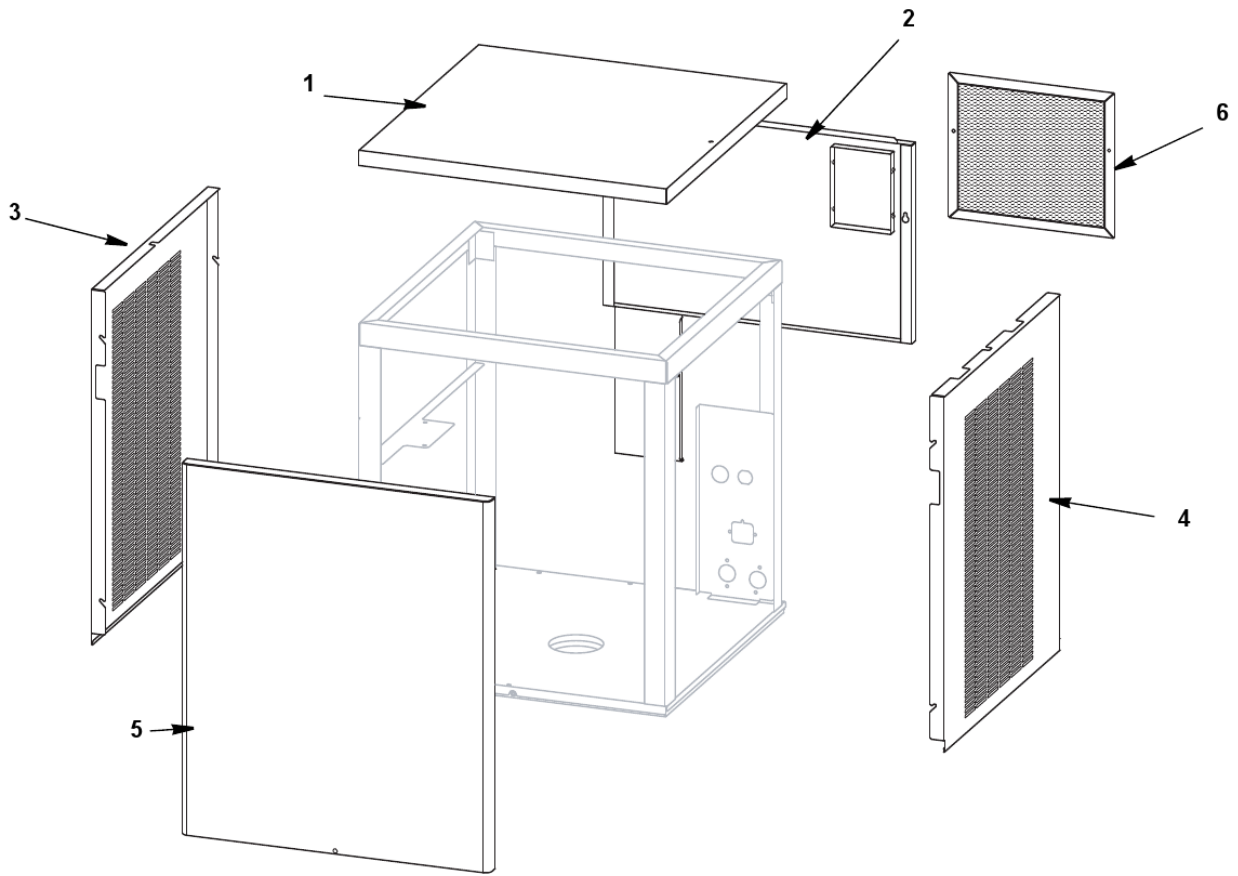

RFS0300

RFS0300 PANELS

RFS0300

RFS0300 PANELS

#	PART #	DESCRIPTION	QTY	Note
1	000008759	Top Panel		
2		Back Panel		
		60 Hz		
2a	000008836	Back Panel - Air-cooled or Water-cooled		
		50 Hz		
2b	000009255	Back Panel - Air-cooled		
2c	000009104	Back Panel - Water-cooled		
3	000008768	Left Side Panel		
4	000008757	Right Side Panel		
5	000008755	Front Panel Assembly		
6	000008837	Air Filter		
7	000011923	Cartoning