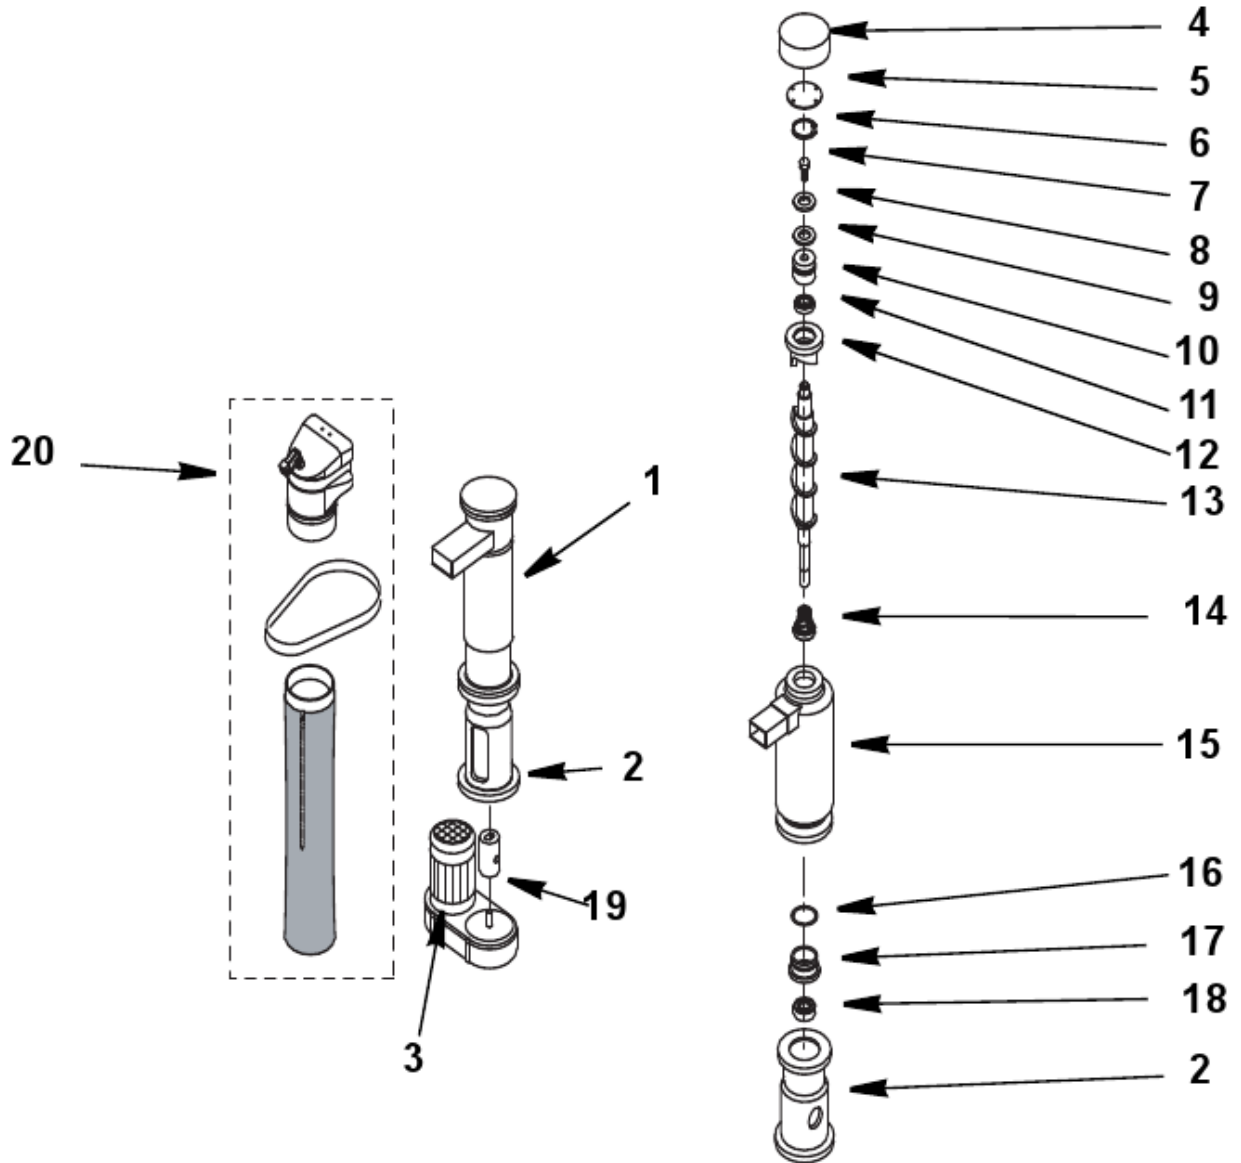

Ice Machine

RFS Series

RFS Model - Air & Water

RFS0300

RFS0300 Evaporator Assembly 1

RFS0300 Evaporator Compartment 3

RFS0300 Panels 6

RFS0300

RFS0300 EVAPORATOR ASSEMBLY

RFS0300

RFS0300 EVAPORATOR ASSEMBLY

#	PART #	DESCRIPTION	QTY	Note
1	000005685	Evaporator Assembly		
2	000005693	Evaporator Foundation		
2a	000012459	Bolt - Evaporator Foundation - M6 x 25mm		
3		Gear Motor Assembly		
3a	000011126	Gearmotor Assembly - 115V/60 Hz/1 Ph		
3b	000011800	Gearmotor Assembly - 208-230V/50-60 Hz/1 Ph		
4	000005734	Insulating Cap		
5	000005608	Bearing Cap		
6	000005757	Snap Ring		
7	000005599	Auger Bolt		
8	000005609	Bearing Shim		
9	000005650	Self Lubricating Disc		
10	000005607	Upper Bearing		
11	000005735	Upper O-ring		
12	000005647	Cutter Head		
13	000005598	Auger		
14	000005778	Water Seal		
15	000005681	Evaporator		
16	000005583	O-ring Gasket		
17	000005782	Water Seal Retainer		
18	000005605	Lower Bearing		
19	000005642	Coupling		
20	000011625	Ice Chute with Bulb Holder and Bin Thermostat		
20	000011621	Ice Chute with Bulb Holder		
20	000007906	Ice Exhaust with Microswitch		
20	000011623	Bin Thermostat		[1]
20	000007910	Cross Bar		
20	000007907	Locking Strip		
20	000007908	Bulb Holder		[2]
20	000007911	Ice Chute Assembly		[2]
20	000007909	Ice Outlet Pipe Assembly		[2]

PART NOTES:

- [1] - Before Serial Number M05994822012 must order 000011625 (bin thermostat AND ice chute with bulb holder).
- [2] - Discontinued

RFS0300

RFS0300 EVAPORATOR COMPARTMENT

RFS0300

RFS0300 EVAPORATOR COMPARTMENT

RFS0300

RFS0300 EVAPORATOR COMPARTMENT

#	PART #	DESCRIPTION	QTY	Note
---	--------	-------------	-----	------

PART NOTES:

- [1] - Includes Reservoir, Hoses, Clamps, Drain Tap & Two Microswitches
- [2] - Discontinued
- [3] - Radio Interference Filter
- [4] - 230V/60 Hz
- [5] - 230V/50 Hz
- [6] - No Longer Available