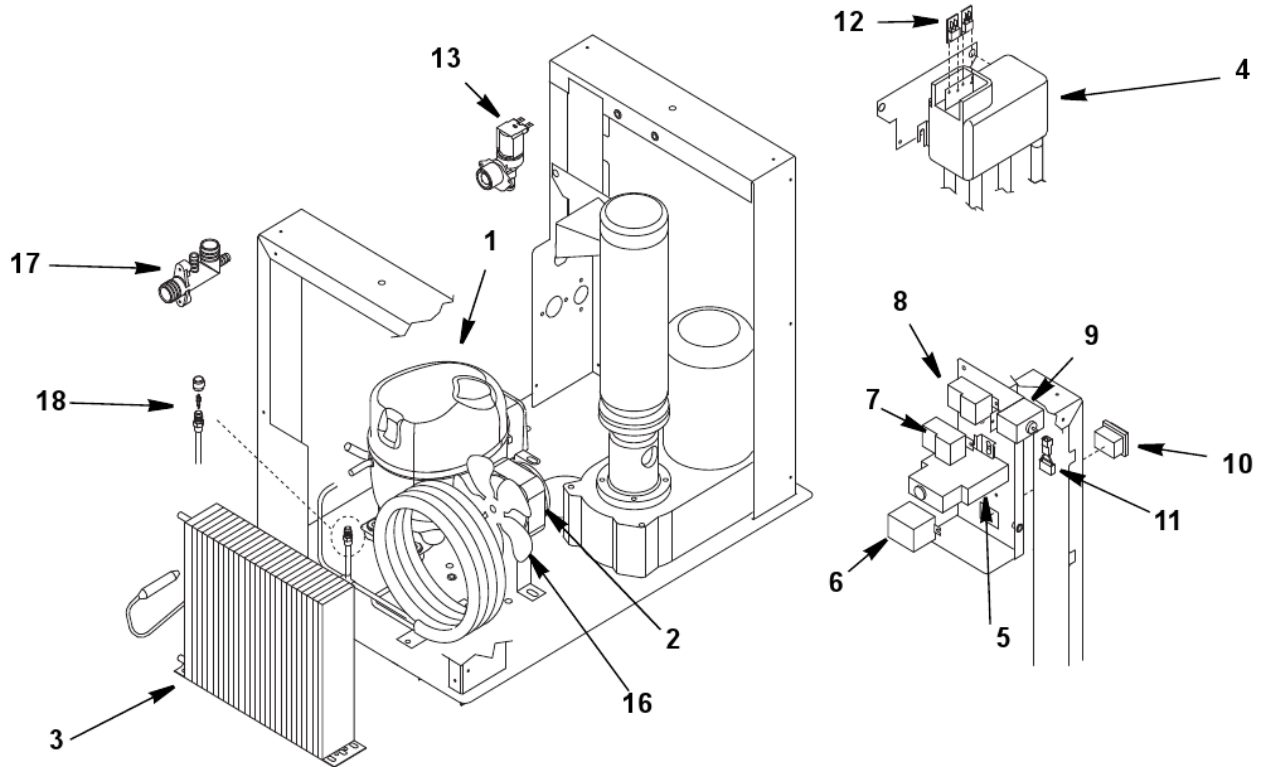

RFS0300 EVAPORATOR ASSEMBLY

RFS0300

RFS0300 EVAPORATOR ASSEMBLY

#	PART #	DESCRIPTION	QTY	Note
1	000005685	Evaporator Assembly		
2	000005693	Evaporator Foundation		
2a	000012459	Bolt - Evaporator Foundation - M6 x 25mm		
3		Gear Motor Assembly		
3a	000011126	Gearmotor Assembly - 115V/60 Hz/1 Ph		
3b	000011800	Gearmotor Assembly - 208-230V/50-60 Hz/1 Ph		
4	000005734	Insulating Cap		
5	000005608	Bearing Cap		
6	000005757	Snap Ring		
7	000005599	Auger Bolt		
8	000005609	Bearing Shim		
9	000005650	Self Lubricating Disc		
10	000005607	Upper Bearing		
11	000005735	Upper O-ring		
12	000005647	Cutter Head		
13	000005598	Auger		
14	000005778	Water Seal		
15	000005681	Evaporator		
16	000005583	O-ring Gasket		
17	000005782	Water Seal Retainer		
18	000005605	Lower Bearing		
19	000005642	Coupling		
20	000011625	Ice Chute with Bulb Holder and Bin Thermostat		
20	000011621	Ice Chute with Bulb Holder		
20	000007906	Ice Exhaust with Microswitch		
20	000011623	Bin Thermostat		[1]
20	000007910	Cross Bar		
20	000007907	Locking Strip		
20	000007908	Bulb Holder		[2]
20	000007911	Ice Chute Assembly		[2]
20	000007909	Ice Outlet Pipe Assembly		[2]

PART NOTES:

- [1] - Before Serial Number M05994822012 must order 000011625 (bin thermostat AND ice chute with bulb holder).
- [2] - Discontinued

RFS0300

RFS0300 EVAPORATOR COMPARTMENT

RFS0300

RFS0300 EVAPORATOR COMPARTMENT