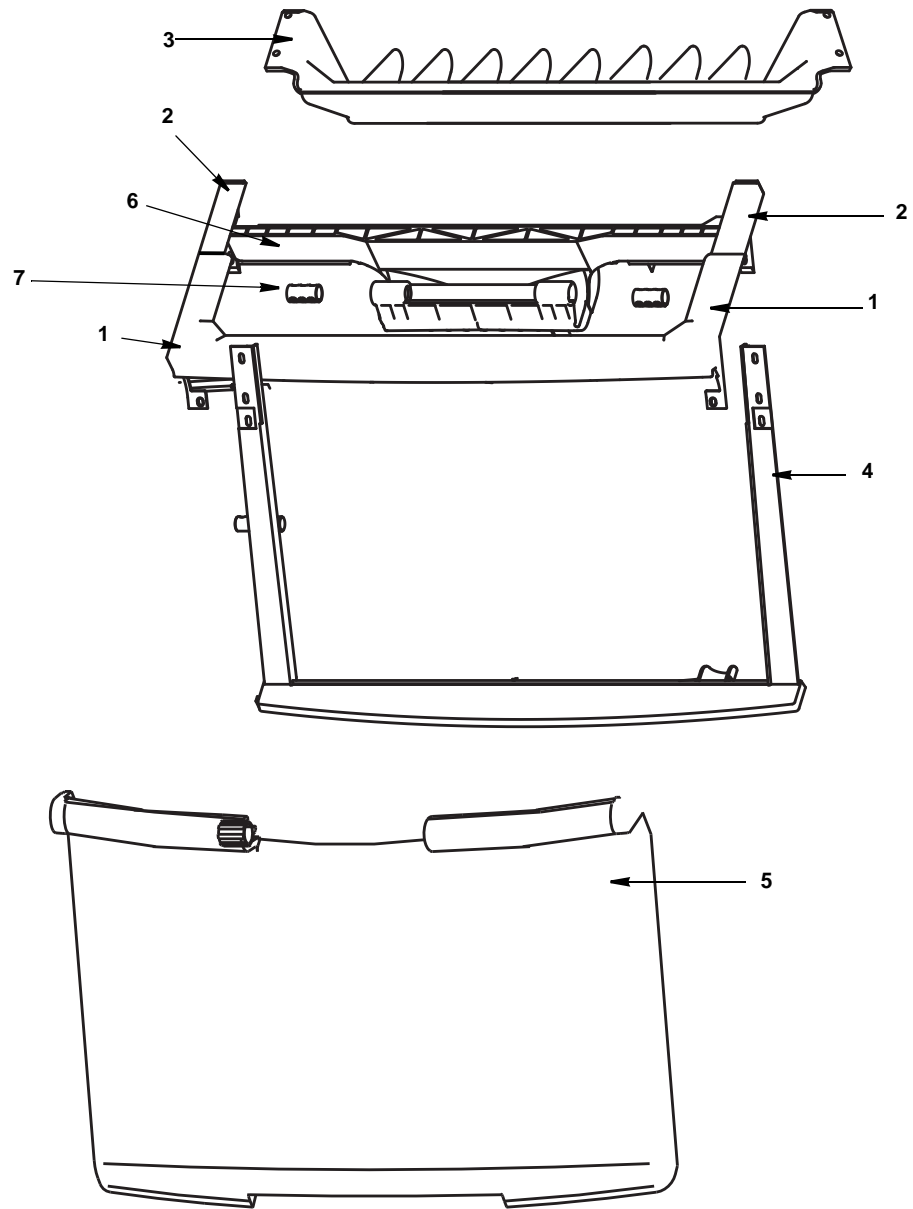

Ice Machine Parts List for B Series Ice Storage Bins Models

B170

B750

B320

B970

B400

B1050

B420

B1100

B570

B1400

B170/B320/B400/B420/B570/B970 STORAGE BINS

B170/B320/B400/B420/B570/B970 STORAGE BINS, CONTINUED

		PART NO.
B170 BIN		
1	Front Top Rail Trim	7602503
2	Top Rail Trim (Left or Right Hand Sides)	7602513
3	Ice Deflector	4011659
4	Door Opening Trim	7602523
5	Door	7602533
6	Door Support Bracket	7602543
7	Set of Left and Right Hinges	000006503
8	Bin Top Gasket Material (Not shown)	9202489
9	Base Molding (Not shown)	4011629
B320/B420 BIN		
1	Top Rail Trim	7602553
2	Top Rail Trim (Left or Right Hand Sides)	7602513
3	Ice Deflector	4011229
4	Door Opening Trim	7602563
5	Door	7602573
6	Door Support Bracket	7602583
7	Set of Left and Right Hinges	000006503
8	Bin Top Gasket Material (Not shown)	9202483
9	Base Molding (Not shown)	4011629
10	Screw	5012319
11	Drain Seal Replacement Kit	7623223
B400/B570 BIN		
1	Top Rail Trim	7602503
2	Top Rail Trim (Left or Right Hand Sides)	7602513
3	Ice Deflector	4011219
4	Door Opening Trim	7602593
5	Door	7602603
6	Door Support Bracket	7602543
7	Set of Left and Right Hinges	000006504
8	Bin Top Gasket Material (Not shown)	9202489
9	Base Molding (Not shown)	No Longer Available
10	Screw	5012319
11	Drain Seal Replacement Kit	7623223
B970 BIN		
1	Top Rail Trim	7603373
2	Top Rail Trim (Left or Right Hand Sides)	7602513
3	Ice Deflector	4011239
4	Door Opening Trim	7603383
5	Door	7603393
6	Door Support Bracket	7603403
7	Set of Left and Right Hinges	000006504
8	Bin Top Gasket Material (Not shown)	9202489
9	Base Molding (Not shown)	No Longer Available
10	Screw	5012319
11	Drain Seal Replacement Kit	7623223