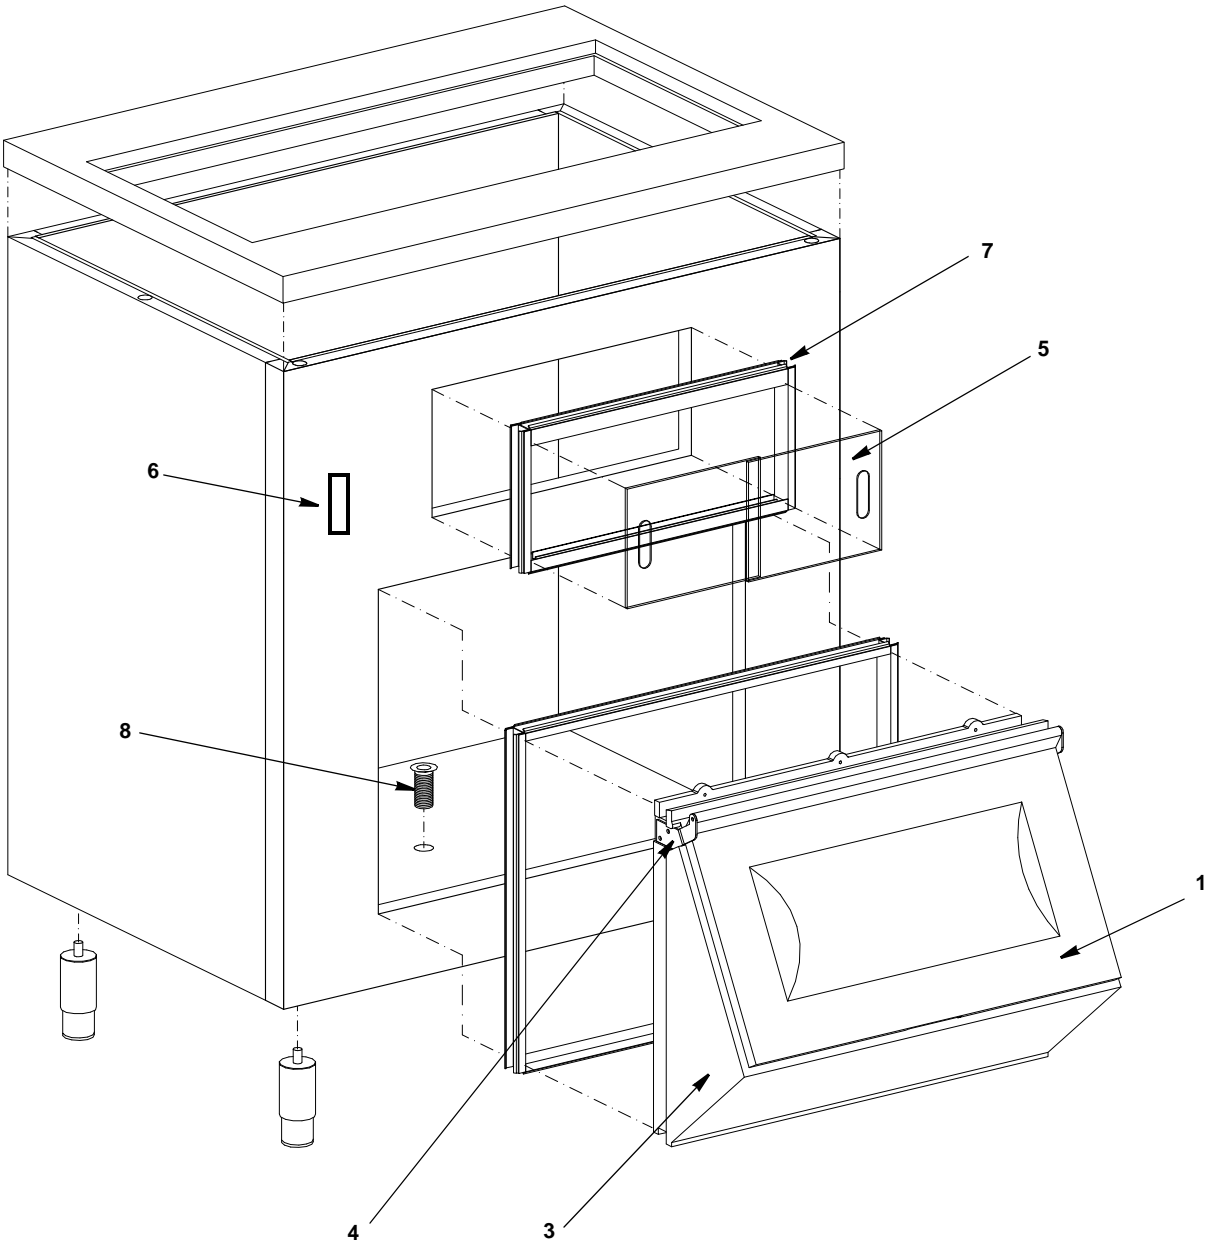

B170/B320/B400/B420/B570/B970 STORAGE BINS, CONTINUED

		PART NO.
B170 BIN		
1	Front Top Rail Trim	7602503
2	Top Rail Trim (Left or Right Hand Sides)	7602513
3	Ice Deflector	4011659
4	Door Opening Trim	7602523
5	Door	7602533
6	Door Support Bracket	7602543
7	Set of Left and Right Hinges	000006503
8	Bin Top Gasket Material (Not shown)	9202489
9	Base Molding (Not shown)	4011629
B320/B420 BIN		
1	Top Rail Trim	7602553
2	Top Rail Trim (Left or Right Hand Sides)	7602513
3	Ice Deflector	4011229
4	Door Opening Trim	7602563
5	Door	7602573
6	Door Support Bracket	7602583
7	Set of Left and Right Hinges	000006503
8	Bin Top Gasket Material (Not shown)	9202483
9	Base Molding (Not shown)	4011629
10	Screw	5012319
11	Drain Seal Replacement Kit	7623223
B400/B570 BIN		
1	Top Rail Trim	7602503
2	Top Rail Trim (Left or Right Hand Sides)	7602513
3	Ice Deflector	4011219
4	Door Opening Trim	7602593
5	Door	7602603
6	Door Support Bracket	7602543
7	Set of Left and Right Hinges	000006504
8	Bin Top Gasket Material (Not shown)	9202489
9	Base Molding (Not shown)	No Longer Available
10	Screw	5012319
11	Drain Seal Replacement Kit	7623223
B970 BIN		
1	Top Rail Trim	7603373
2	Top Rail Trim (Left or Right Hand Sides)	7602513
3	Ice Deflector	4011239
4	Door Opening Trim	7603383
5	Door	7603393
6	Door Support Bracket	7603403
7	Set of Left and Right Hinges	000006504
8	Bin Top Gasket Material (Not shown)	9202489
9	Base Molding (Not shown)	No Longer Available
10	Screw	5012319
11	Drain Seal Replacement Kit	7623223

† Refer to Cross Reference Guide

B750/B1050/B1100/B1400 STORAGE BINS