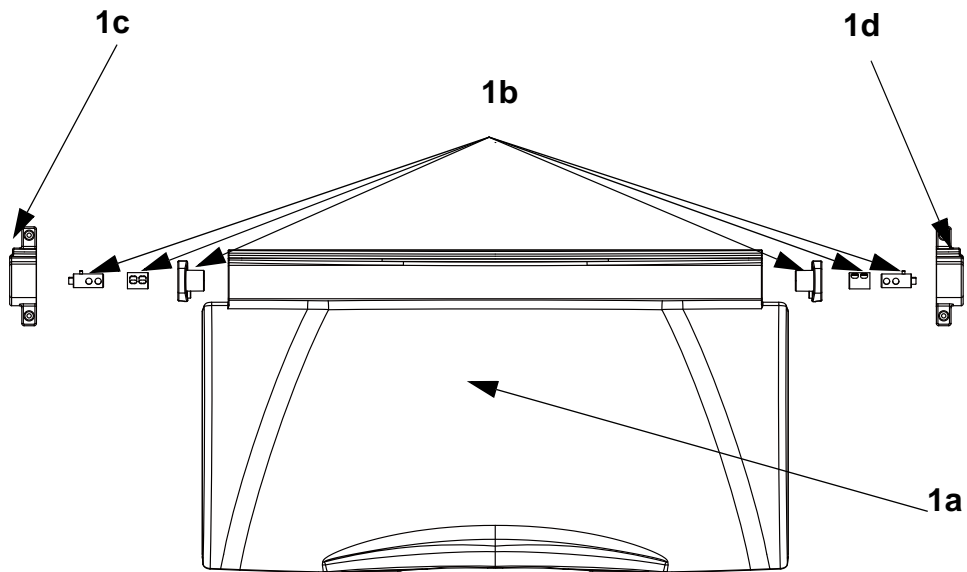

Ice Machine Parts List For A Upgrade Series Ice Storage Bins Models

A320V

A400V

A570V

A570V

A320V/A440V/A570V/A970V UPGRADE BINS

PART NO.

A320V

1	Bin Door Assembly	040003631
1a	Bin Door	040003129
1b	Door Hing Assembly	040003568
1c	Bracket Door Left(outside)	040003106
1d	Bracket Door Right(outside)	040003105
2	Top Rail	040003120
3	Deflector, Ice	4011229
4	Trim, Top LH.	040003110
5	Trim, Top RH	040003109
6	Trim, Door Opening	7602563
7	Leg, 6" Adjustable	5005533
8	Adapter Brass Bin Drain(Not Shown).	040000001
9	Hex Head Worm Drive Clamp(Not Shown)	56-5052-9
10	Ice Scoop(Not Shown)	33-0259-3

PART NO.

A970V

1	Bin Door Assembly	040003567
1a	Bin Door	040003130
1b	Door Hing Assembly.	040003568
1c	Bracket Door Left(outside)	040003106
1d	Bracket Door Right(outside)	040003105
2	Top Rail.	040003118
3	Deflector, Ice.	4011239
4	Trim, Top LH.	040003110
5	Trim, Top RH.	040003109
6	Trim, Door Opening	7603383
7	Leg, 6" Adjustable	5005533
8	Adapter Brass Bin Drain(Not Shown)	040000001
9	Hex Head Worm Drive Clamp(Not Shown)	56-5052-9
10	Ice Scoop(Not Shown)	33-0259-3