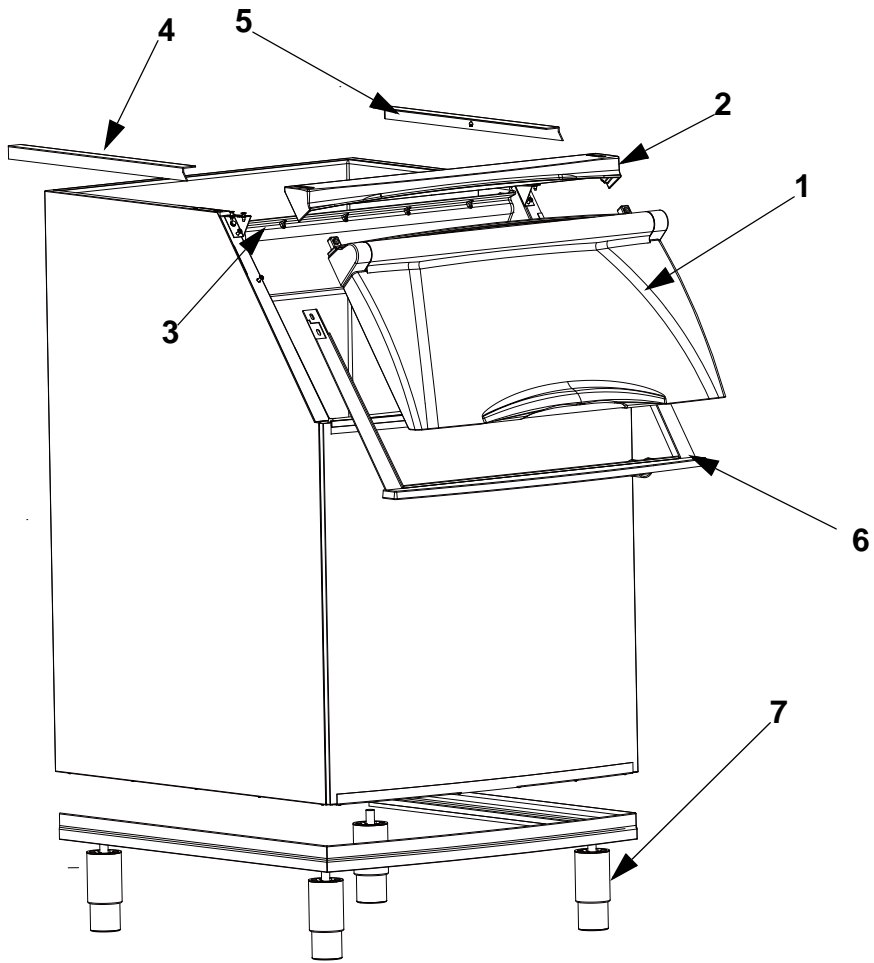

Ice Machine Parts List For A Upgrade Series Ice Storage Bins Models

A320V

A400V

A570V

A570V

A320V/A440V/A570V/A970V UPGRADE BINS

PART NO.

A320V

1	Bin Door Assembly	040003631
1a	Bin Door	040003129
1b	Door Hing Assembly	040003568
1c	Bracket Door Left(outside)	040003106
1d	Bracket Door Right(outside)	040003105
2	Top Rail	040003120
3	Deflector, Ice	4011229
4	Trim, Top LH.	040003110
5	Trim, Top RH	040003109
6	Trim, Door Opening	7602563
7	Leg, 6" Adjustable	5005533
8	Adapter Brass Bin Drain(Not Shown).	040000001
9	Hex Head Worm Drive Clamp(Not Shown)	56-5052-9
10	Ice Scoop(Not Shown)	33-0259-3

A400V

1	Bin Door Assembly	040003566
1a	Bin Door	040003101
1b	Door Hing Assembly	040003568
1c	Bracket Door Left(outside)	040003106
1d	Bracket Door Right(outside)	040003105
2	Top Rail	040003102
3	Deflector, Ice	4011219
4	Trim, Top LH.	040003180
5	Trim, Top RH	040003179
6	Trim, Door Opening	7602593
7	Leg, 6" Adjustable	5005533
8	Adapter Brass Bin Drain(Not Shown).	040000001
9	Hex Head Worm Drive Clamp(Not Shown)	56-5052-9
10	Ice Scoop(Not Shown)	33-0259-3

PART NO.

A970V

1	Bin Door Assembly	040003567
1a	Bin Door	040003130
1b	Door Hing Assembly.	040003568
1c	Bracket Door Left(outside)	040003106
1d	Bracket Door Right(outside)	040003105
2	Top Rail.	040003118
3	Deflector, Ice.	4011239
4	Trim, Top LH.	040003110
5	Trim, Top RH.	040003109
6	Trim, Door Opening	7603383
7	Leg, 6" Adjustable	5005533
8	Adapter Brass Bin Drain(Not Shown)	040000001
9	Hex Head Worm Drive Clamp(Not Shown)	56-5052-9
10	Ice Scoop(Not Shown)	33-0259-3