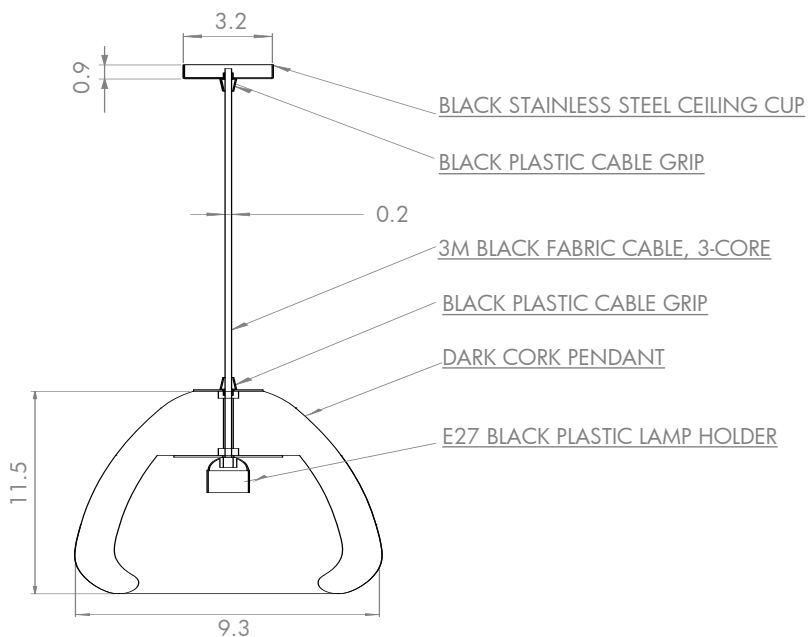

## product specifications

- Custom cord length
- Low energy consumption
- Sustainably harvested cork
- Indoor and outdoor use
- Available as a multi-unit chandelier