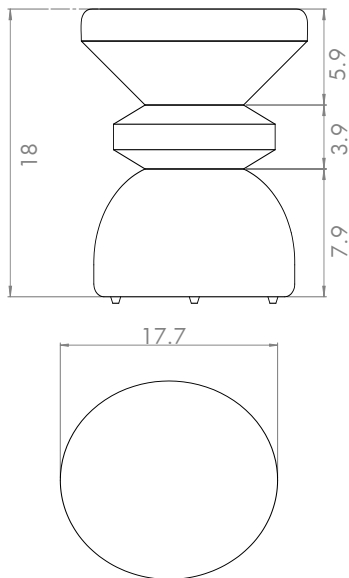

product specifications

- Sustainably harvested cork
- Steel baseplate
- Black rubber or felt feet
- Dark suitable for outdoor use

Stacked Stool

Weight: Dark Cork: 23 lbs
Light Cork: 27.6 lbs

Slim Stool

Weight: Dark Cork: 17.6 lbs
Light Cork: 22 lbs

Low Stool

Weight: Dark Cork: 23 lbs
Light Cork: 38.6 lbs

Finish Options

light cork

dark cork