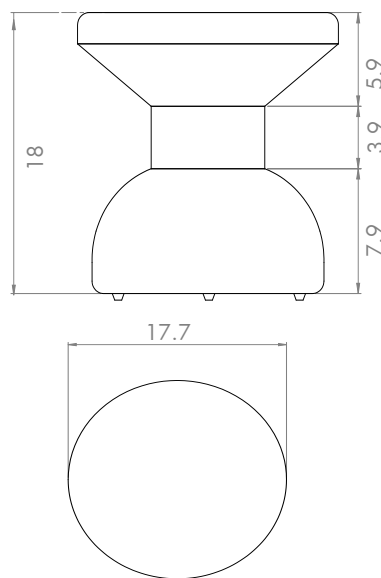

product specifications

- Sustainably harvested cork
- Steel baseplate
- Black rubber or felt feet
- Dark suitable for outdoor use

Stacked Stool

Weight: Dark Cork: 23 lbs
Light Cork: 27.6 lbs

Slim Stool

Weight: Dark Cork: 17.6 lbs
Light Cork: 22 lbs

Low Stool

Weight: Dark Cork: 23 lbs
Light Cork: 38.6 lbs

Finish Options

light cork

dark cork