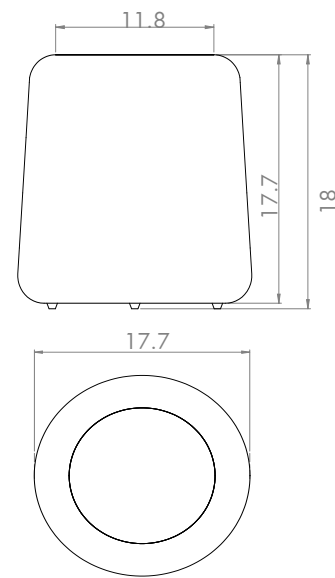

product specifications

- Sustainably harvested cork
- Steel baseplate
- Black rubber or felt feet
- Dark suitable for outdoor use

Stacked Stool

Weight: Dark Cork: 23 lbs
Light Cork: 27.6 lbs

Slim Stool

Weight: Dark Cork: 17.6 lbs
Light Cork: 22 lbs

Low Stool

Weight: Dark Cork: 23 lbs
Light Cork: 38.6 lbs

Finish Options

light cork

dark cork