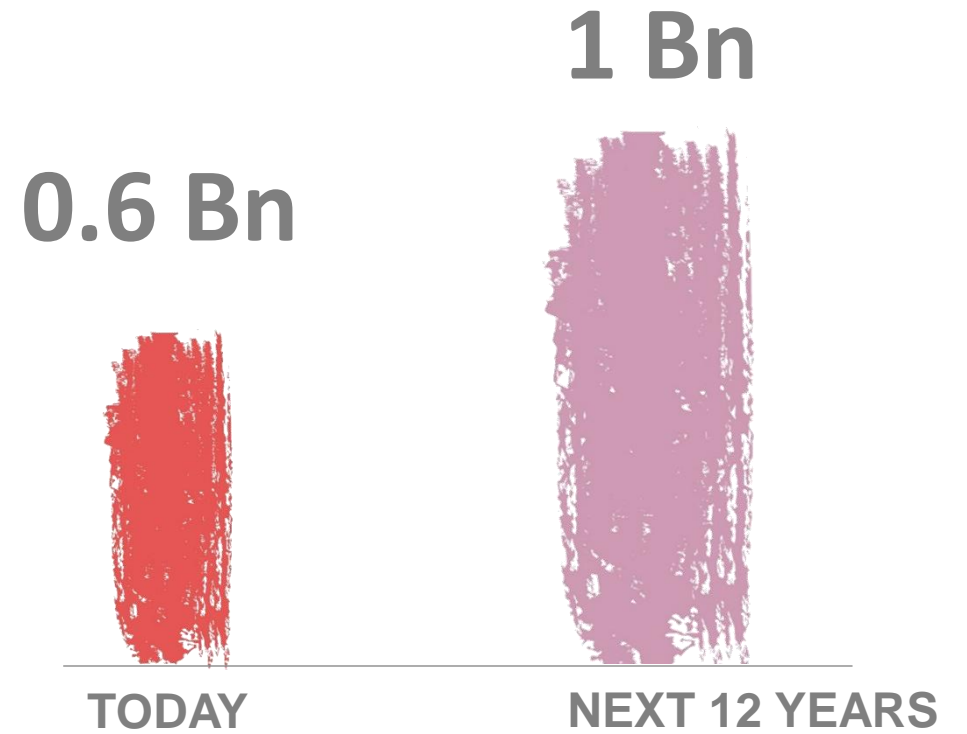

TARGET AND OVERVIEW OF MARKET

Euromonitor estimates in the next 12 years the number of «ageing» people will be double what it is today.

Source: Euromonitor

TARGET AND OVERVIEW OF MARKET

WHAT IS THE TARGET?