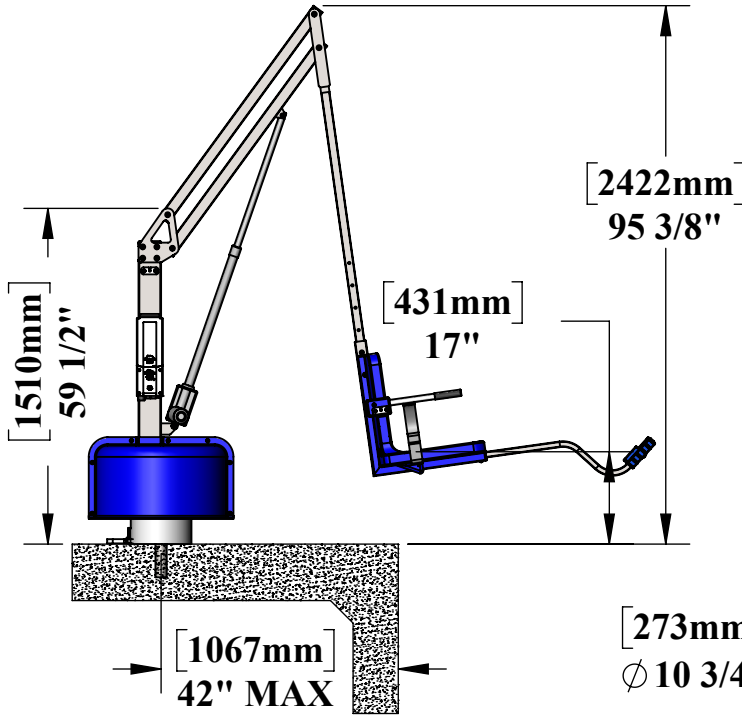

# REVOLUTION DEEP DRAFT POOL LIFT

U.S. PATENT NO. D507,769 S

PRODUCT WEIGHT: 285lbs [129kg]  
 MAX WEIGHT CAPACITY: 400lbs [181kg]  
 MIN ADA ANCHOR SETBACK: 21"  
 MAX ANCHOR SETBACK: 42"  
 MAX WATER DRAFT: \*14"  
 SEAT HEIGHT ADJUSTMENT: 16" IN 4" INCREMENTS  
 VERTICAL TRAVEL DISTANCE: 49"

\*MEASUREMENT  
 TAKEN WITH  
 THE LIFT AT  
 FULL LOAD\*

\*14" MAX  
 DECK TO  
 WATER

EXTENDED

UPRIGHT

CONTINUOUS  
 360° ROTATION

9889 GARRYMORE LANE  
 MISSOULA, MT 59808  
 (406) 549-0769  
 FAX (406) 549-2602

NOTE:  
 \*SPECIFICATIONS ARE SUBJECT TO CHANGE WITHOUT NOTICE

PRODUCT: <b>REVOLUTION DEEP DRAFT</b>	
PART #: <b>F-702RLNA-DD</b>	
SCALE: <b>1:34</b>	DATE: <b>6/14/2019</b>
DRAWN BY: <b>KR</b>	REVISION: <b>03</b>