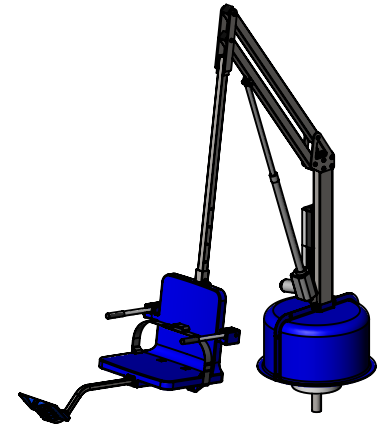

# REVOLUTION DEEP DRAFT POOL LIFT

U.S. PATENT NO. D507,769 S

PRODUCT WEIGHT: 285lbs [129kg]  
 MAX WEIGHT CAPACITY: 400lbs [181kg]  
 MIN ADA ANCHOR SETBACK: 21"  
 MAX ANCHOR SETBACK: 42"  
 MAX WATER DRAFT: \*14"  
 SEAT HEIGHT ADJUSTMENT: 16" IN 4" INCREMENTS  
 VERTICAL TRAVEL DISTANCE: 49"

\*MEASUREMENT  
 TAKEN WITH  
 THE LIFT AT  
 FULL LOAD\*

\*14" MAX  
 DECK TO  
 WATER

EXTENDED

UPRIGHT

CONTINUOUS  
 360° ROTATION

9889 GARRYMORE LANE  
 MISSOULA, MT 59808  
 (406) 549-0769  
 FAX (406) 549-2602

NOTE:  
 \*SPECIFICATIONS ARE SUBJECT TO CHANGE WITHOUT NOTICE

PRODUCT: <b>REVOLUTION DEEP DRAFT</b>	
PART #: <b>F-702RLNA-DD</b>	
SCALE: <b>1:34</b>	DATE: <b>6/14/2019</b>
DRAWN BY: <b>KR</b>	REVISION: <b>03</b>