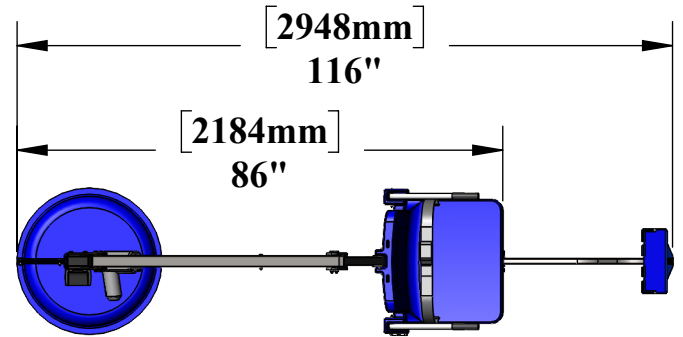

# REVOLUTION DEEP DRAFT POOL LIFT

U.S. PATENT NO. D507,769 S

PRODUCT WEIGHT: 285lbs [129kg]  
 MAX WEIGHT CAPACITY: 400lbs [181kg]  
 MIN ADA ANCHOR SETBACK: 21"  
 MAX ANCHOR SETBACK: 42"  
 MAX WATER DRAFT: \*14"  
 SEAT HEIGHT ADJUSTMENT: 16" IN 4" INCREMENTS  
 VERTICAL TRAVEL DISTANCE: 49"

\*MEASUREMENT  
 TAKEN WITH  
 THE LIFT AT  
 FULL LOAD\*

\*14" MAX  
 DECK TO  
 WATER

EXTENDED

UPRIGHT

CONTINUOUS  
 360° ROTATION

9889 GARRYMORE LANE  
 MISSOULA, MT 59808  
 (406) 549-0769  
 FAX (406) 549-2602

NOTE:  
 \*SPECIFICATIONS ARE SUBJECT TO CHANGE WITHOUT NOTICE

PRODUCT: <b>REVOLUTION DEEP DRAFT</b>	
PART #: <b>F-702RLNA-DD</b>	
SCALE: <b>1:34</b>	DATE: <b>6/14/2019</b>
DRAWN BY: <b>KR</b>	REVISION: <b>03</b>