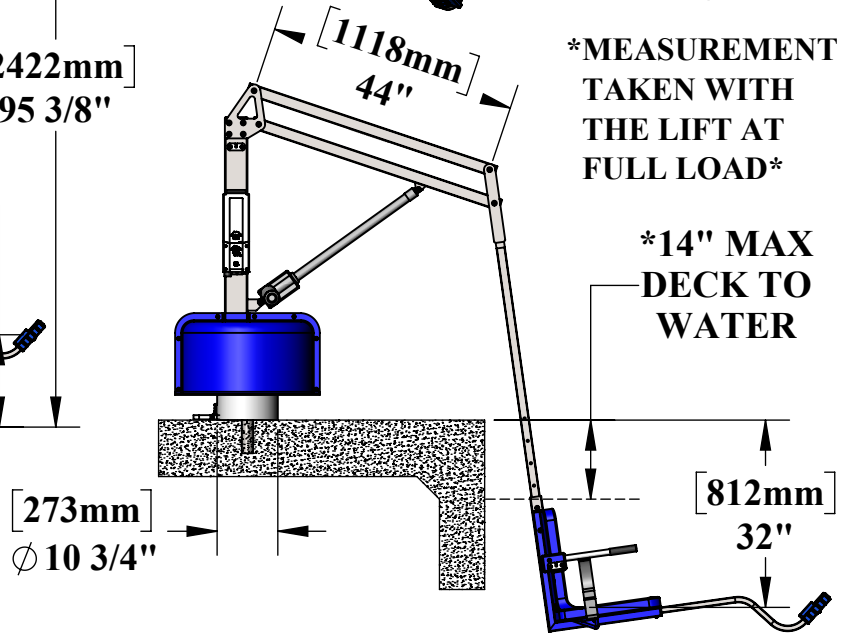

# REVOLUTION DEEP DRAFT POOL LIFT

U.S. PATENT NO. D507,769 S

PRODUCT WEIGHT: 285lbs [129kg]  
 MAX WEIGHT CAPACITY: 400lbs [181kg]  
 MIN ADA ANCHOR SETBACK: 21"  
 MAX ANCHOR SETBACK: 42"  
 MAX WATER DRAFT: \*14"  
 SEAT HEIGHT ADJUSTMENT: 16" IN 4" INCREMENTS  
 VERTICAL TRAVEL DISTANCE: 49"

\*MEASUREMENT  
 TAKEN WITH  
 THE LIFT AT  
 FULL LOAD\*

\*14" MAX  
 DECK TO  
 WATER

EXTENDED

UPRIGHT

CONTINUOUS  
 360° ROTATION

9889 GARRYMORE LANE  
 MISSOULA, MT 59808  
 (406) 549-0769  
 FAX (406) 549-2602

NOTE:  
 \*SPECIFICATIONS ARE SUBJECT TO CHANGE WITHOUT NOTICE

PRODUCT: <b>REVOLUTION DEEP DRAFT</b>	
PART #: <b>F-702RLNA-DD</b>	
SCALE: <b>1:34</b>	DATE: <b>6/14/2019</b>
DRAWN BY: <b>KR</b>	REVISION: <b>03</b>