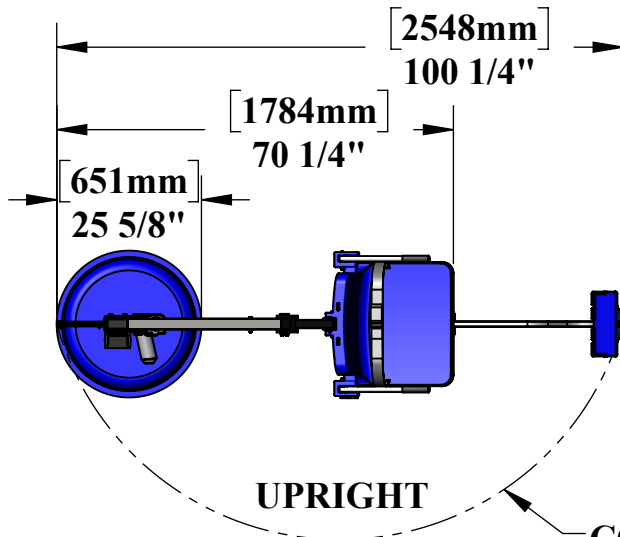

# REVOLUTION DEEP DRAFT POOL LIFT

U.S. PATENT NO. D507,769 S

PRODUCT WEIGHT: 285lbs [129kg]  
 MAX WEIGHT CAPACITY: 400lbs [181kg]  
 MIN ADA ANCHOR SETBACK: 21"  
 MAX ANCHOR SETBACK: 42"  
 MAX WATER DRAFT: \*14"  
 SEAT HEIGHT ADJUSTMENT: 16" IN 4" INCREMENTS  
 VERTICAL TRAVEL DISTANCE: 49"

\*MEASUREMENT  
 TAKEN WITH  
 THE LIFT AT  
 FULL LOAD\*

\*14" MAX  
 DECK TO  
 WATER

EXTENDED

UPRIGHT

CONTINUOUS  
 360° ROTATION

9889 GARRYMORE LANE  
 MISSOULA, MT 59808  
 (406) 549-0769  
 FAX (406) 549-2602

NOTE:  
 \*SPECIFICATIONS ARE SUBJECT TO CHANGE WITHOUT NOTICE

PRODUCT: <b>REVOLUTION DEEP DRAFT</b>	
PART #: <b>F-702RLNA-DD</b>	
SCALE: <b>1:34</b>	DATE: <b>6/14/2019</b>
DRAWN BY: <b>KR</b>	REVISION: <b>03</b>