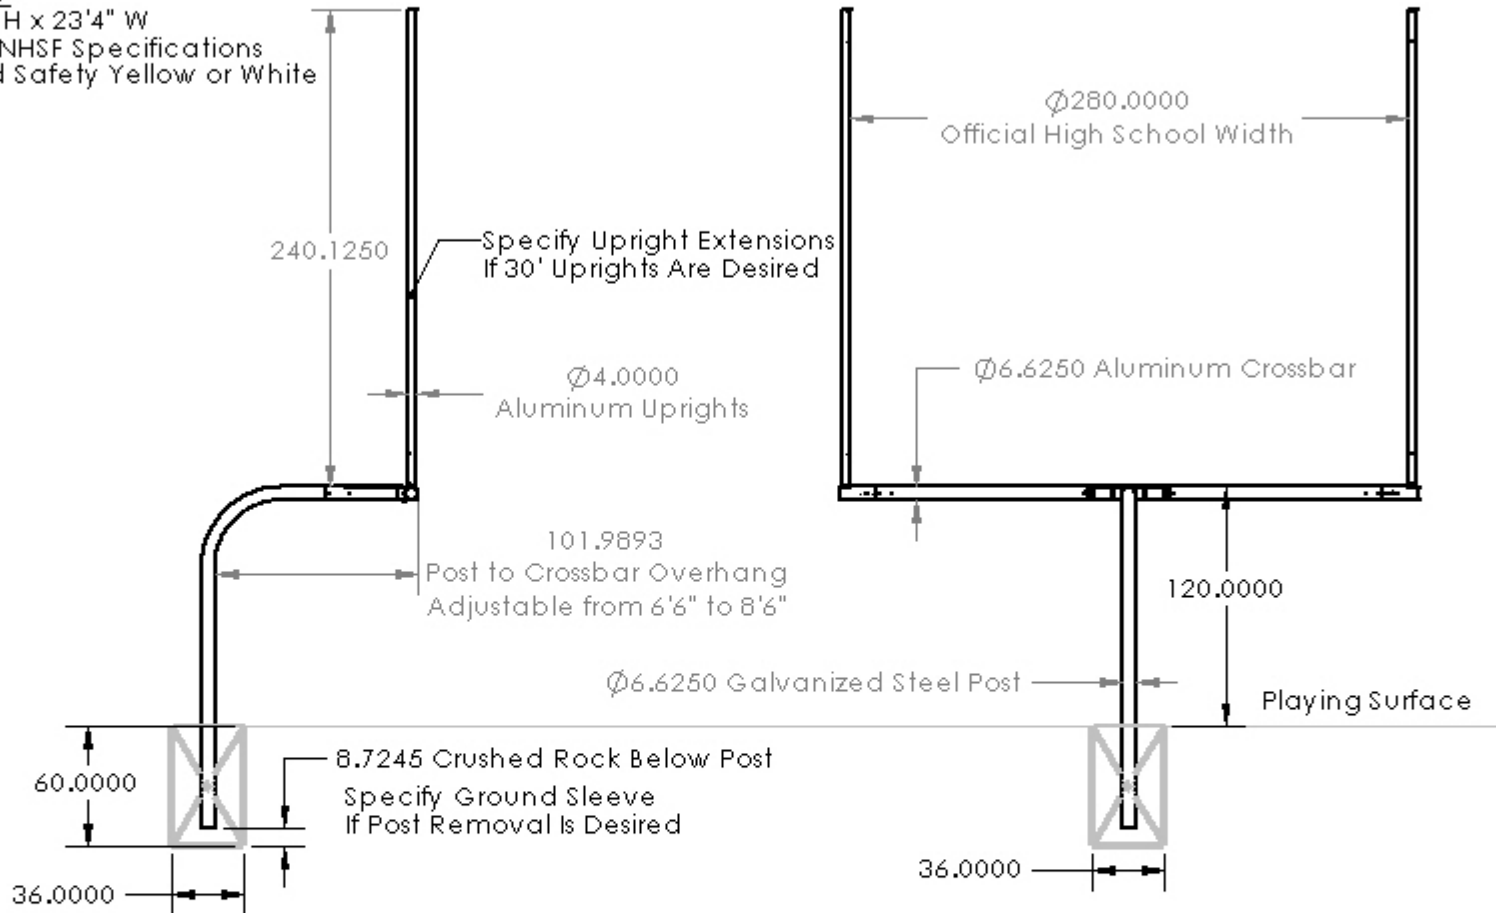

All Pro-HSC

Official Size: 10' H x 23'4" W
 Meets NCAA & NSHF Specifications
 Powder Coated Safety Yellow or White

PROPRIETARY AND CONFIDENTIAL
 THE INFORMATION CONTAINED IN THE
 DRAWING IS THE SOLE PROPERTY OF
 FIRST TEAM SPORTS, INC. ANY
 REPRODUCTION IN PART OR AS A WHOLE
 WITHOUT THE WRITTEN PERMISSION OF
 FIRST TEAM SPORTS, INC. IS
 PROHIBITED.

		UNLESS OTHERWISE SPECIFIED:		NAME	DATE
		DIMENSIONS ARE IN INCHES		DRAWN	JIR
		TOLERANCES:		CHECKED	
		FRACTIONAL ±		ENG. APPR.	
		ANGULAR: MACH ± BEND ±		MTC APPR.	
		TWO PLACE DECIMAL ±		Q.A.	
		THREE PLACE DECIMAL ±		COMMENTS:	
		INTERPRET GEOMETRIC TOLERANCING PER:			
		MATERIAL: Steel & Alum.			
		FINISH:			
NEXT ASSY	USED ON				
APPLICATION		DO NOT SCALE DRAWING			

TITLE:
 First Team Sports, Inc.

SIZE	DWG. NO.	REV
A	SBMD/WGALLPRO-HSC	
SCALE: 1:85	WEIGHT	SHEET 1 OF 1

5

4

3

2

1