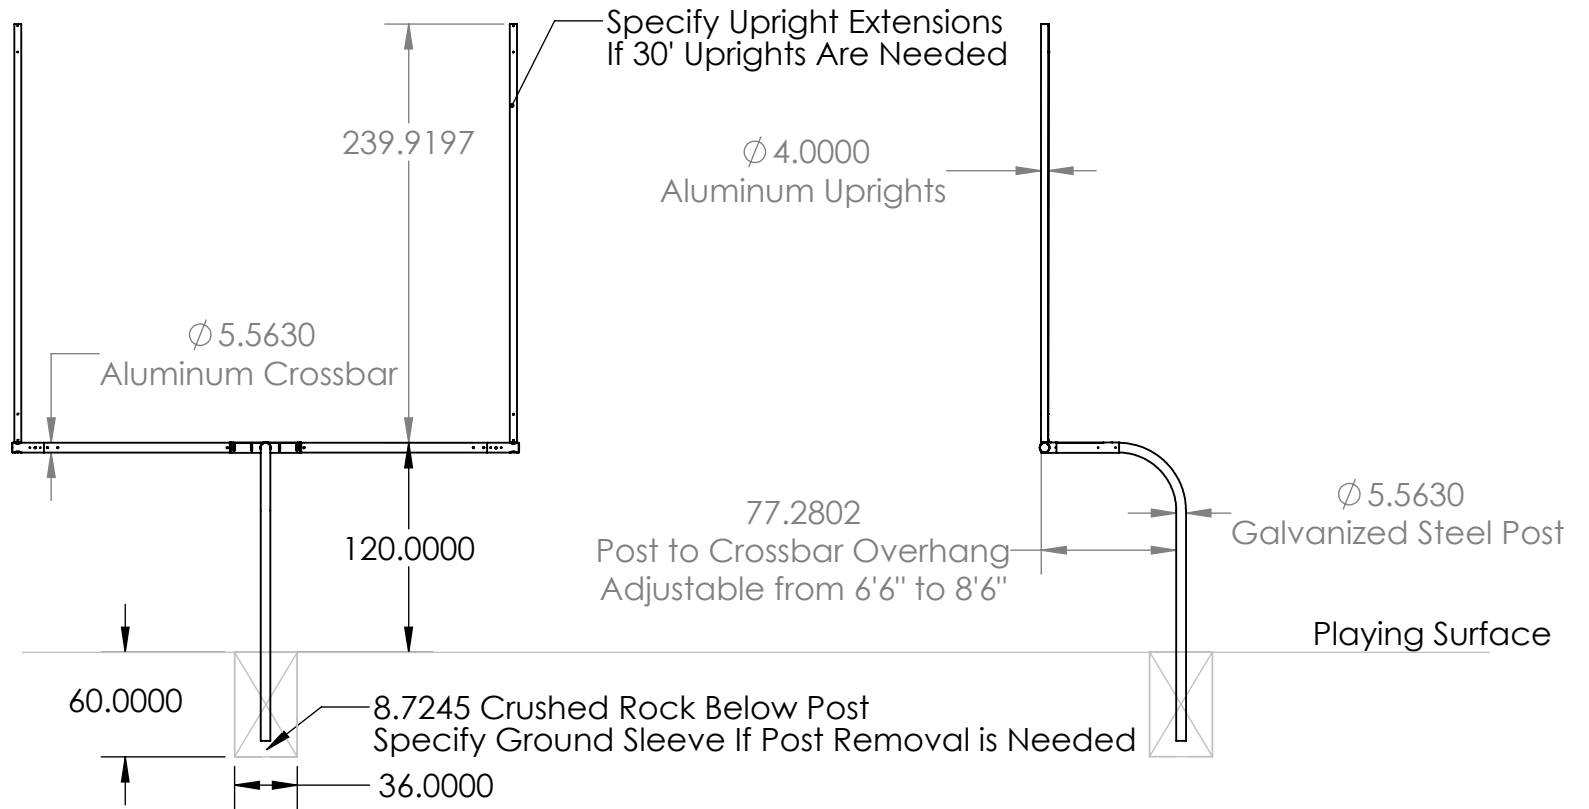

ALL AMERICAN-HSC

Official Size: 10' H x 23' 4" W
 Meets NCAA & NHSF Specifications
 Powder Coated Safety Yellow or White

PROPRIETARY AND CONFIDENTIAL
 THE INFORMATION CONTAINED IN THIS DRAWING IS THE SOLE PROPERTY OF FIRST TEAM SPORTS, INC. ANY REPRODUCTION IN PART OR AS A WHOLE WITHOUT THE WRITTEN PERMISSION OF FIRST TEAM SPORTS, INC. IS PROHIBITED.

		UNLESS OTHERWISE SPECIFIED:		NAME	DATE
		DIMENSIONS ARE IN INCHES	DRAWN	JLR	
		TOLERANCES:	CHECKED		
		FRACTIONAL ±	ENG APPR.		
		ANGULAR: MACH ± BEND ±	MFG APPR.		
		TWO PLACE DECIMAL ±	Q.A.		
		THREE PLACE DECIMAL ±	COMMENTS:		
		INTERPRET GEOMETRIC TOLERANCING PER:			
		MATERIAL			
		Carbon Steel			
		FINISH			
NEXT ASSY	USED ON				
APPLICATION		DO NOT SCALE DRAWING			

TITLE:		
First Team Sports, Inc.		
SIZE	DWG. NO.	REV
A	ABMDWGALLAMERICAN-HSC	
SCALE: 1:192		WEIGHT
		SHEET 1 OF 1