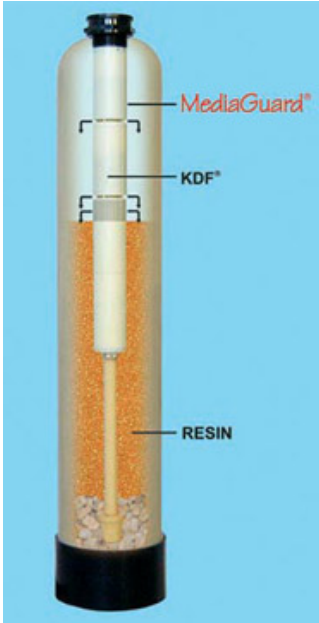

MediaGuard KDF Filter Installation Guide:

MEDIAGUARD KDF FILTER INSTALLATION:

PUSH AND TURN LARGE OPENING OF THE MEDIA GUARD FILTER IN

TO BOTTOM OF THE CONTROL VALVE UNTIL IT SNAPS INTO PLACE... ADD RESIN TO TANK. "NOTE GRAVEL IS NOT USED UNLESS SUPPLIED BY US" AS YOU SCREW CONTROL VALVE ONTO TANK THE MEDIA GUARD FILTER SLIDES OVER THE PILOT TUBE INSIDE THE TANK.