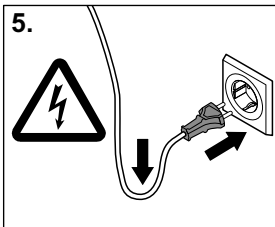

Aqua In-Out Set 800

EN Operating instructions
FR Notice d'emploi
ES Instrucciones de uso

B

AIT0002

EN:

SPARE PARTS

The use of original parts from OASE ensures continued safe and reliable operation of the unit. Please visit our website for spare parts drawings and spare parts.