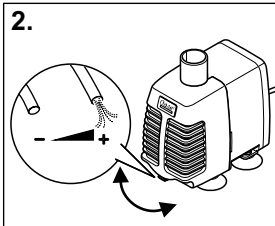

Aqua In-Out Set 800

EN Operating instructions
FR Notice d'emploi
ES Instrucciones de uso

B

AIT0002

EN:

SPARE PARTS

The use of original parts from OASE ensures continued safe and reliable operation of the unit. Please visit our website for spare parts drawings and spare parts.