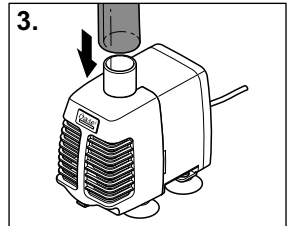

Aqua In-Out Set 800

EN Operating instructions
FR Notice d'emploi
ES Instrucciones de uso

B

AIT0002

EN:

SPARE PARTS

The use of original parts from OASE ensures continued safe and reliable operation of the unit. Please visit our website for spare parts drawings and spare parts.