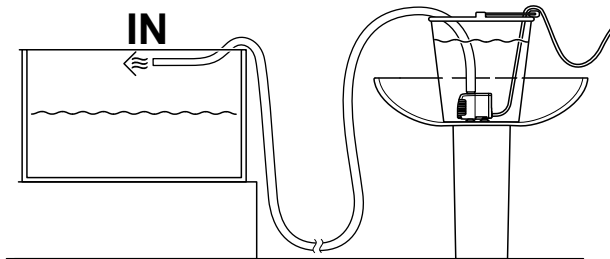

Aqua In-Out Set 800

EN Operating instructions
FR Notice d'emploi
ES Instrucciones de uso

B

AIT0002

EN:

SPARE PARTS

The use of original parts from OASE ensures continued safe and reliable operation of the unit. Please visit our website for spare parts drawings and spare parts.