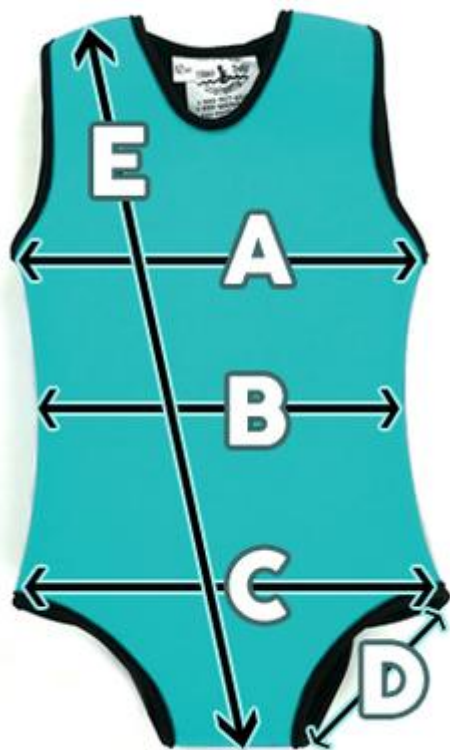

# WARM BELLY WETSUITS SIZING CHART

## INFANT WETSUIT DIMENSIONS (INCHES)

A-D are circumferences, E is a straight line. (See illustration above)

WETSUIT SIZE	6 MO	12 MO	18 MO	XS
CLOTHING SIZE	6MO	12MO	18MO	24MO
CHEST A	17.75	19.25	19.875	20.5
WAIST B	16.5	18	18.5	18.5
HIPS C	16.75	18.5	19.5	20.5
THIGH OPENING D	9-10	9.25-11	10.25-11.5	10.5-12
TOP OF SHOULDER FRONT OF CROTCH E	14-15	15.5-16.5	16.5-17.5	17.5-18.5

## CHILDREN'S WETSUIT DIMENSIONS (INCHES)

A-D are circumferences, E is a straight line. (See illustration above)

WETSUIT SIZE	XS w/ Legs	Small	Medium-Slim	Medium	Large-Slim	Large	XL
CLOTHING SIZE	2T	2T-3T	4T/5	4T/5	6/6X	7/8	10
CHEST A	19	21.5	21.5	24	25.5	28	30.5
WAIST B	18	20	20	23	23	24.5	26
HIPS C	20	23	22	25.5	25.5	28	30.75
THIGH OPENING D	9.25	9.5	10	11.75	12.5	13	14
TOP OF SHOULDER FRONT OF CROTCH E	18	18	19	19	21.5	21.5	23.25

## ADULT VEST SIZES

VEST SIZE	XS	Small	Medium	Large	XL	XXL
WOMEN'S CLOTHING SIZE	XS	Small	Medium	Large	XL	XXL
MEN'S CLOTHING SIZE	XXS	XS	Small	Medium	Large	XL
BUST/CHEST Circumference	30.5	33	35	37	41	44.25
WAIST Circumference	27.5	30	30.5	35	38	42
HEM Circumference	30	34.5	36.5	41	44	48.25
HPS-FRONT-HEM Length	20	21.5	22.75	23.75	24	26.25
SHOULDER SEAM	3.5	3.5	3.5	3.5	3.625	4.125