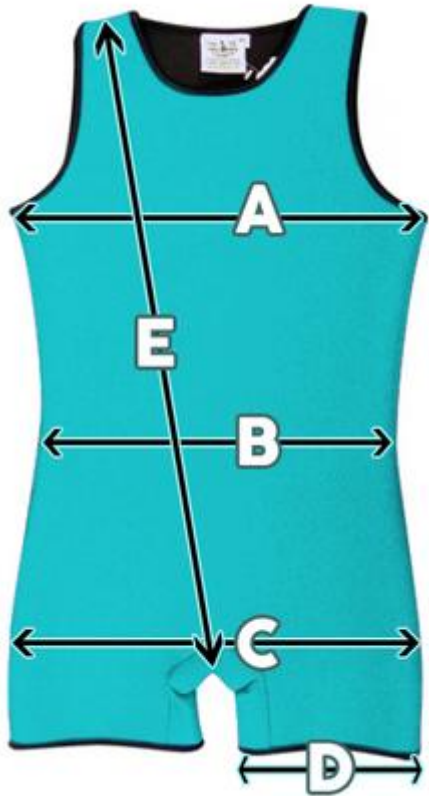

# WARM BELLY WETSUITS SIZING CHART

## INFANT WETSUIT DIMENSIONS (INCHES)

A-D are circumferences, E is a straight line. (See illustration above)

WETSUIT SIZE	6 MO	12 MO	18 MO	XS
CLOTHING SIZE	6MO	12MO	18MO	24MO
CHEST A	17.75	19.25	19.875	20.5
WAIST B	16.5	18	18.5	18.5
HIPS C	16.75	18.5	19.5	20.5
THIGH OPENING D	9-10	9.25-11	10.25-11.5	10.5-12
TOP OF SHOULDER FRONT OF CROTCH E	14-15	15.5-16.5	16.5-17.5	17.5-18.5

## CHILDREN'S WETSUIT DIMENSIONS (INCHES)

A-D are circumferences, E is a straight line. (See illustration above)

WETSUIT SIZE	XS w/ Legs	Small	Medium-Slim	Medium	Large-Slim	Large	XL
CLOTHING SIZE	2T	2T-3T	4T/5	4T/5	6/6X	7/8	10
CHEST A	19	21.5	21.5	24	25.5	28	30.5
WAIST B	18	20	20	23	23	24.5	26
HIPS C	20	23	22	25.5	25.5	28	30.75
THIGH OPENING D	9.25	9.5	10	11.75	12.5	13	14
TOP OF SHOULDER FRONT OF CROTCH E	18	18	19	19	21.5	21.5	23.25

## ADULT VEST SIZES

VEST SIZE	XS	Small	Medium	Large	XL	XXL
WOMEN'S CLOTHING SIZE	XS	Small	Medium	Large	XL	XXL
MEN'S CLOTHING SIZE	XXS	XS	Small	Medium	Large	XL
BUST/CHEST Circumference	30.5	33	35	37	41	44.25
WAIST Circumference	27.5	30	30.5	35	38	42
HEM Circumference	30	34.5	36.5	41	44	48.25
HPS-FRONT-HEM Length	20	21.5	22.75	23.75	24	26.25
SHOULDER SEAM	3.5	3.5	3.5	3.5	3.625	4.125