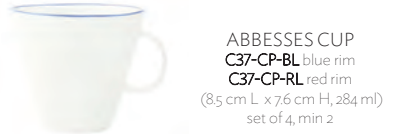

ABBESES ESPRESSO CUP
C37-ES2-BL blue rim
C37-ES2-RL red rim
(7.6 cm Diam x 5.7 cm H, 114 ml)
set of 4, min 2