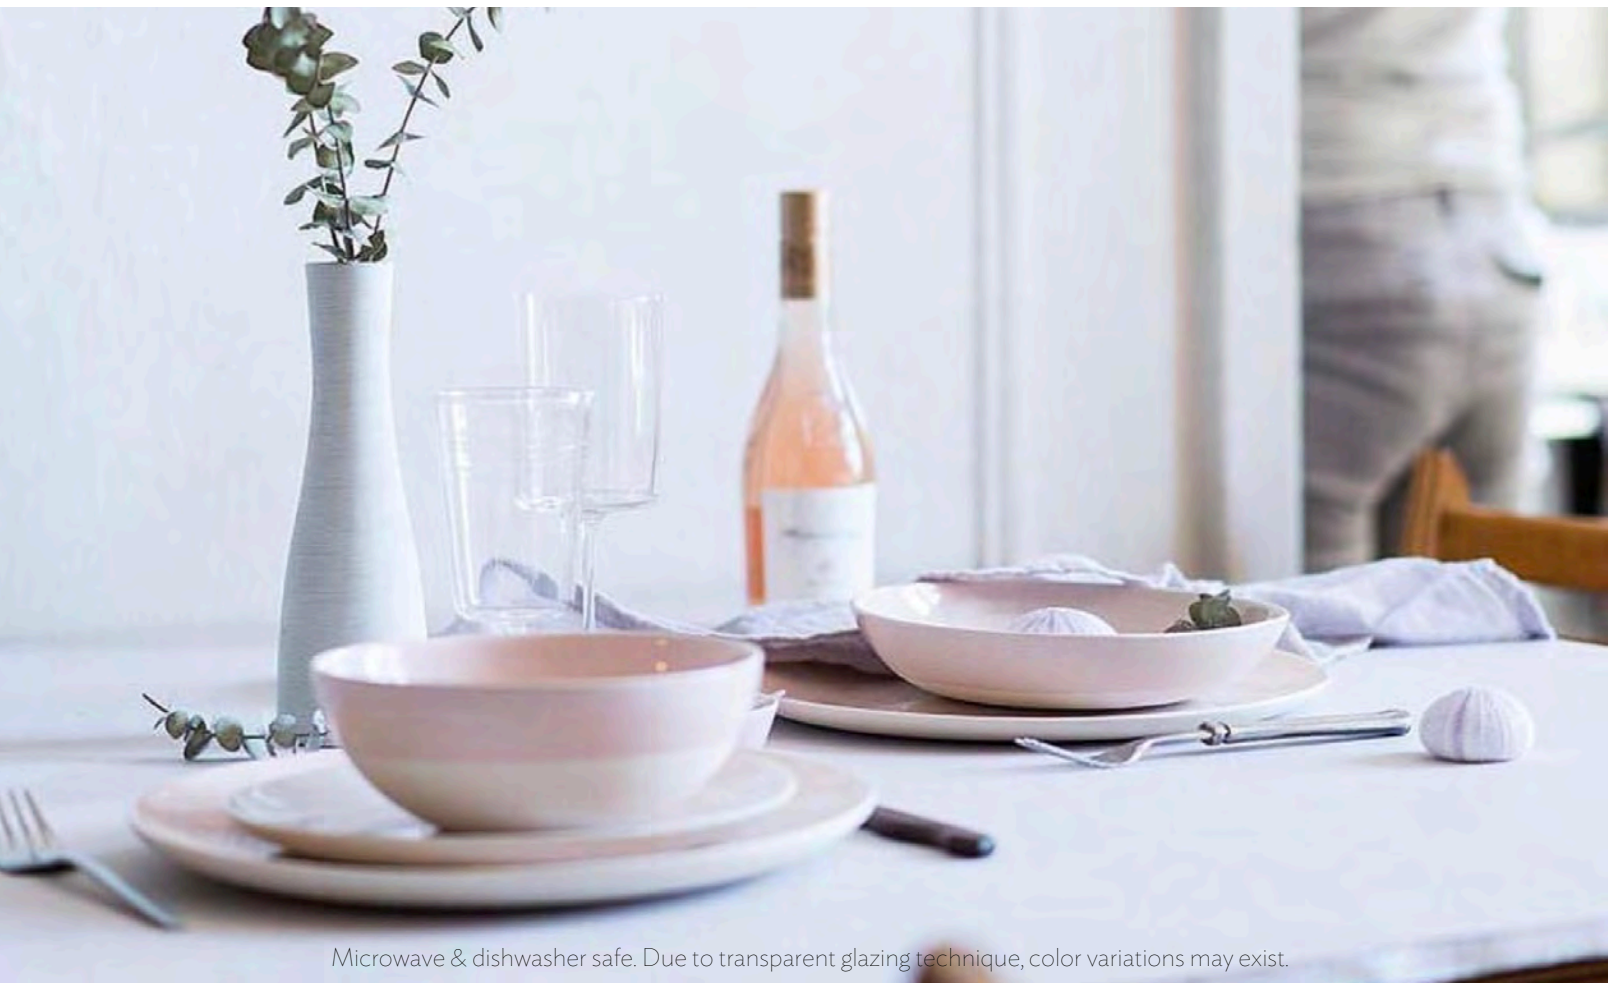

SHELL BISQUE

Microwave & dishwasher safe. Due to transparent glazing technique, color variations may exist.