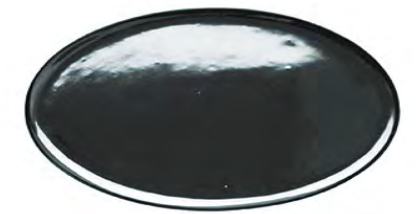

# DAUVILLE COLLECTION

DAUVILLE CHARCOAL GOLD  
MULTIPLE STEM BUD VASE

C34-VS-WT-BLK gold top-glazed  
(10.16 cm Diam x 10.8 cm H) min 4

DAUVILLE CHARCOAL PLATINUM  
MULTIPLE STEM BUD VASE

C35-VS-WT-BLK platinum top-glazed  
(10.16 cm Diam x 10.8 cm H) min 4

DAUVILLE OVAL PLATTER  
C35-OP-LG platinum glazed  
(28 cm L x 15.3 cm W) min 2

DAUVILLE CHARCOAL  
OVAL PLATTER  
C34-CH-OP-SM gold glazed  
C35-CH-OP-SM platinum glazed  
(28 cm L x 15.3 cm W) min 2

DAUVILLE GOLD BOWL  
C34-SM small (8.3 cm Diam x 3.8 cm H) min 4  
C34-LG large (9.5 cm Diam x 5.7 cm H) min 4  
C34-XL extra large (17.5 cm Diam x 6.4 cm H) min 2