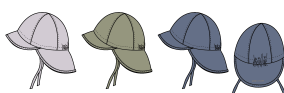

No. 1240022022
Description MATGUSTAS printed sun hat.
Description 2
Brand Code Mini a Ture
Season Code SS24

Sizes
0-6m, 6-12m, 12-18m, 18-24m, 2-3y

Color
0106 PRINT Deep waters

No. 1240026022
Description MATGANI printed UV top. GR
Description 2
Brand Code Mini a Ture
Season Code SS24

Sizes
86-92, 98-104, 110-116, 122-128, 134-140

Color
0106 PRINT Deep waters

No. 1240041023
Description MATGUSTAS sun hat. GRS
Description 2
Brand Code Mini a Ture
Season Code SS24

Sizes
0-6m, 6-12m, 12-18m, 18-24m, 2-3y