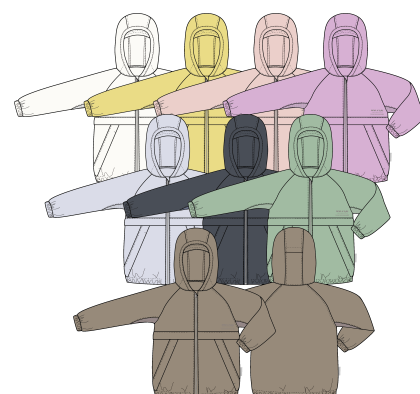

No. 1240405031
Description MATASLA UV jacket. GRS
Description 2
Brand Code Mini a Ture
Season Code SS24

Sizes
2y/92, 3y/98, 4y/104, 5y/110, 6y/116, 7y/122, 8y/128, 9y/134, 10y/140, 12y/152, 14y/164

Color
1060 Papyrus white, 2325 Muted lime, 3050 Rose dust, 4210 Fair orchid, 5145 Pearl blue, 5982 Midnight navy, 6770 Light granite green, 9440 Grey brown