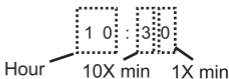

時間設定の仕方

- キーBを押し時間LEDを点滅させ、キーAで時間を設定します。