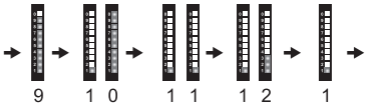

retsU

Instruction Manual  
**Retsu**

Key A - Time Telling

Key B - Set Function

キーA 時間表示

キーB 時間設定

キーAを押し時間を数秒間表示します。  
Press Key A will see the time for a few seconds.

Example 1 : 4:35

## How to set the time :

- Press Key B, the Hour blink first, press Key A to increase the Hours.

- Press Key B to confirm and move to 10X minute adjustment. Press Key A to increase the digit.

- Press Key B to confirm and move to 1X minute adjustment. Press Key A to increase the digit. Press Key B to confirm and exit setting.