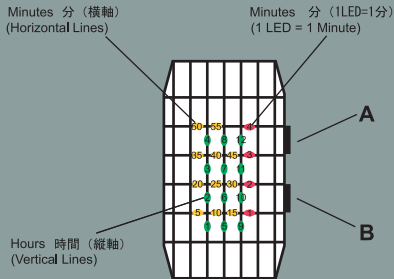

GEOMETESH

GEOMESH

- Key A Time Telling
 Key B Set function
 キーA 時間表示
 キーB 時間設定

How to see the time :

キーA を押し時間を数秒間表示します。

Press Key A will see the time for a few seconds.

Example 1 : 4:38

Minutes 分 (35分)
(35th Minutes)

Minutes 分 (3分)
(3 Minutes)

$$35 + 3 = 38$$

Example 2 : 10:33

Minutes 分 (30分)
(30th Minutes)

Minutes 分 (3分)
(3 Minutes)

$$30 + 3 = 33$$

Remarks : 注意

- To skip the flashing pattern after pressing the Key A, press the Key A again.

スタートフラッシュを飛ばすにはキーAを2回押します。

How to set the time :

While the time is displayed.

- Press and Hold Key B, the Hour will blink (Minute is not blinking); press Key A to increase.
- Press Key B to confirm and move to Minute; press Key A to increase.
- Press Key B to confirm.