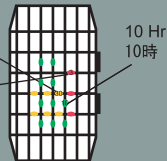

GEOMETESH

GEOMESH

- Key A Time Telling
 Key B Set function
 キーA 時間表示
 キーB 時間設定

How to see the time :

キーA を押し時間を数秒間表示します。

Press Key A will see the time for a few seconds.

Example 1 : 4:38

Minutes 分 (35分)
(35th Minutes)

Minutes 分 (3分)
(3 Minutes)

$$35 + 3 = 38$$

Example 2 : 10:33

Minutes 分 (30分)
(30th Minutes)

Minutes 分 (3分)
(3 Minutes)

$$30 + 3 = 33$$

Remarks : 注意

- To skip the flashing pattern after pressing the Key A, press the Key A again.

スタートフラッシュを飛ばすにはキーAを2回押します。

How to set the time :

While the time is displayed.

- Press and Hold Key B, the Hour will blink (Minute is not blinking); press Key A to increase.
- Press Key B to confirm and move to Minute; press Key A to increase.
- Press Key B to confirm.