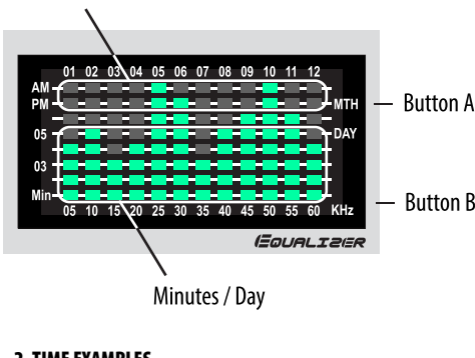

EQUALIZER

TOKYOFASH JAPAN®

CHANGE THE WAY YOU THINK ABOUT TIME

www.tokyoflash.com

1. HOW TO READ THE TIME

- Press button A to illuminate the display.
- The display will animate like an equalizer leaving 2 lights to indicate the time in hours and minutes.
- The display will turn off after 5 seconds.
- Press button A twice to skip the animation.

2. TIME EXAMPLES

Time: 2:43pm

Time: 7:05pm

3. HOW TO READ THE DATE

- When the time is displayed press button A and the date will be displayed.
- 2 lights indicate the date in the same way as the time.

4. DATE EXAMPLES