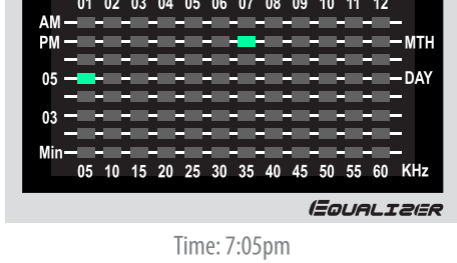

EQUALIZER

TOKYOFASH JAPAN®

CHANGE THE WAY YOU THINK ABOUT TIME

www.tokyoflash.com

1. HOW TO READ THE TIME

- Press button A to illuminate the display.
- The display will animate like an equalizer leaving 2 lights to indicate the time in hours and minutes.
- The display will turn off after 5 seconds.
- Press button A twice to skip the animation.

2. TIME EXAMPLES

Time: 2:43pm

Time: 7:05pm

3. HOW TO READ THE DATE

- When the time is displayed press button A and the date will be displayed.
- 2 lights indicate the date in the same way as the time.

4. DATE EXAMPLES

6. HOW TO SET THE DATE

- When the time is displayed press button A and the date will be displayed.
- Press and hold button B for 3 seconds to enter date setting mode.
- Press button A to change the month as required.
- Press button B to confirm and move to the day setting.
- Press button A to change the day as required.
- Press button B to confirm and exit setting mode.

9. WATER RESISTANCE

- This watch is water resistant to 3ATM. Please do not use the watch in the shower, for swimming or for other water related activities.

10. SPECIFICATIONS

Display:	Hybrid LCD/LED display
Case Material:	Stainless steel
Strap Material:	Leather
Case Dimensions:	47mm x 29mm x 11mm
Finish:	Polished IP black or silver
Wrist Size:	Approx. 150mm - 220mm (adjustable)
Weight:	140 grams
Battery:	1 x CR2032 standard replaceable watch battery
Water Resistance:	3ATM