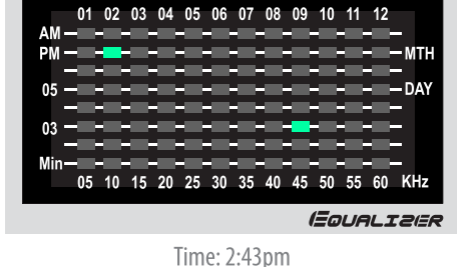

EQUALIZER

TOKYOFASH JAPAN®

CHANGE THE WAY YOU THINK ABOUT TIME

www.tokyoflash.com

1. HOW TO READ THE TIME

- Press button A to illuminate the display.
- The display will animate like an equalizer leaving 2 lights to indicate the time in hours and minutes.
- The display will turn off after 5 seconds.
- Press button A twice to skip the animation.

2. TIME EXAMPLES

Time: 2:43pm

Time: 7:05pm

3. HOW TO READ THE DATE

- When the time is displayed press button A and the date will be displayed.
- 2 lights indicate the date in the same way as the time.

4. DATE EXAMPLES

6. HOW TO SET THE DATE

- When the time is displayed press button A and the date will be displayed.
- Press and hold button B for 3 seconds to enter date setting mode.
- Press button A to change the month as required.
- Press button B to confirm and move to the day setting.
- Press button A to change the day as required.
- Press button B to confirm and exit setting mode.

9. WATER RESISTANCE

- This watch is water resistant to 3ATM. Please do not use the watch in the shower, for swimming or for other water related activities.

10. SPECIFICATIONS

Display:	Hybrid LCD/LED display
Case Material:	Stainless steel
Strap Material:	Leather
Case Dimensions:	47mm x 29mm x 11mm
Finish:	Polished IP black or silver
Wrist Size:	Approx. 150mm - 220mm (adjustable)
Weight:	140 grams
Battery:	1 x CR2032 standard replaceable watch battery
Water Resistance:	3ATM