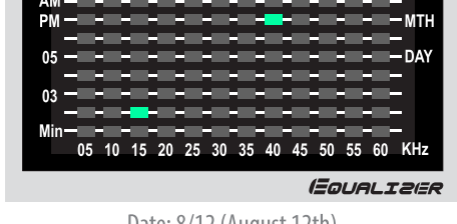

EQUALIZER

TOKYOFASH JAPAN®

CHANGE THE WAY YOU THINK ABOUT TIME

www.tokyoflash.com

1. HOW TO READ THE TIME

- Press button A to illuminate the display.
- The display will animate like an equalizer leaving 2 lights to indicate the time in hours and minutes.
- The display will turn off after 5 seconds.
- Press button A twice to skip the animation.

2. TIME EXAMPLES

Time: 2:43pm

Time: 7:05pm

3. HOW TO READ THE DATE

- When the time is displayed press button A and the date will be displayed.
- 2 lights indicate the date in the same way as the time.

4. DATE EXAMPLES

Date: 8/12 (August 12th)

Date: 10/30 (October 30th)

5. HOW TO SET THE TIME

- Press and hold button B for 3 seconds to enter time setting mode.
- Press button A to change the hour as required.
- Press button B to confirm and move to minutes setting.
- Press button A to change the minutes as required.
- Press button B to confirm and exit setting mode.

6. HOW TO SET THE DATE

- When the time is displayed press button A and the date will be displayed.
- Press and hold button B for 3 seconds to enter date setting mode.
- Press button A to change the month as required.
- Press button B to confirm and move to the day setting.
- Press button A to change the day as required.
- Press button B to confirm and exit setting mode.