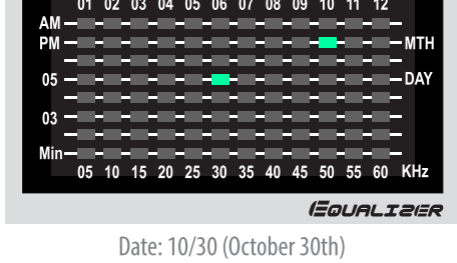

EQUALIZER

TOKYOFASH JAPAN®

CHANGE THE WAY YOU THINK ABOUT TIME

www.tokyoflash.com

1. HOW TO READ THE TIME

- Press button A to illuminate the display.
- The display will animate like an equalizer leaving 2 lights to indicate the time in hours and minutes.
- The display will turn off after 5 seconds.
- Press button A twice to skip the animation.

2. TIME EXAMPLES

Time: 2:43pm

Time: 7:05pm

3. HOW TO READ THE DATE

- When the time is displayed press button A and the date will be displayed.
- 2 lights indicate the date in the same way as the time.

4. DATE EXAMPLES

Date: 8/12 (August 12th)

Date: 10/30 (October 30th)

5. HOW TO SET THE TIME

- Press and hold button B for 3 seconds to enter time setting mode.
- Press button A to change the hour as required.
- Press button B to confirm and move to minutes setting.
- Press button A to change the minutes as required.
- Press button B to confirm and exit setting mode.

6. HOW TO SET THE DATE

- When the time is displayed press button A and the date will be displayed.
- Press and hold button B for 3 seconds to enter date setting mode.
- Press button A to change the month as required.
- Press button B to confirm and move to the day setting.
- Press button A to change the day as required.
- Press button B to confirm and exit setting mode.