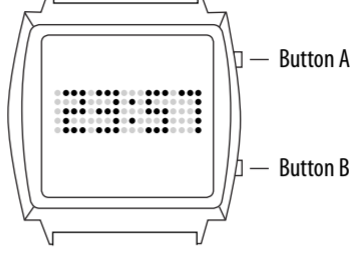

TOKYOFASH JAPAN®

CHANGE THE WAY YOU THINK ABOUT TIME

www.tokyoflash.com

1. HOW TO READ THE TIME & DATE

- This watch uses an LED display to show the time digitally.
- Press button A to show the time.
- Press button A twice to show the date.
- The time display will enter power saving mode after a short time.

Time: 6:28am

Time: 10:37am

Time: 12:42pm

2. HOW TO SET THE TIME

- Press and hold button B for 5 seconds to enter setting mode.
- Press button A to select 12 or 24 hour mode as required.
- Press button B to confirm and move to hour setting.
- Press button A to change the hour as required.
- Press button B to confirm and move to minutes setting.
- Press button A to change the minutes as required.
- Setting mode will exit after 5 seconds of inactivity.

3. HOW TO SET THE DATE

- When the date is displayed, press and hold button B for 5 seconds to enter setting mode.
- Press button A to change the month as required.
- Press button B to confirm and move to date setting.
- Press button A to change the date as required.
- Press button B to confirm and exit setting mode.
- Setting mode will exit after 5 seconds of inactivity.

7. SPECIFICATIONS

Display:	LED Display
Case Material:	Stainless Steel
Strap Material:	Stainless Steel
Case Dimensions:	38mm x 40mm x 9mm
Finish:	Brushed IP silver
Wrist Size:	Approx. 150mm - 220mm (adjustable)
Weight:	120 grams
Battery:	1 x CR2032 standard replaceable watch battery