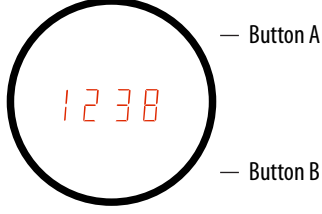

AIRO

TOKYOFASH JAPAN®

CHANGE THE WAY YOU THINK ABOUT TIME

www.tokyoflash.com

1. HOW TO READ THE TIME & DATE

- This watch uses an LED display to show the time. Before the time is shown the watch name will be displayed.
- Press button A to show the time.
- Press button A twice to show the date.
- Press button A three times to show the seconds.
- The time display will enter power saving mode after a short time.

Time: 6:49

Time: 10:57

Time: 12:38

2. HOW TO SET THE TIME & DATE

- Press and hold button B for 5 seconds to enter setting mode.
- Press button A to change the hour as required.
- Press button B to confirm and move to minutes setting.
- Press button A to change the minutes as required.
- Press button B to confirm and move to 12/24 hour mode setting.
- Press button A to select 12 or 24 hour mode as required.
- Press button B to confirm and move to month setting.
- Press button A to change the month as required.
- Press button B to confirm and move to date setting.
- Press button A to change the date as required.
- Press button B to confirm and exit setting mode.
- Setting mode will exit after 5 seconds of inactivity.

6. SPECIFICATIONS

Display:	Hewlett-Packard LED display
Case Material:	Stainless steel
Strap Material:	Stainless steel
Case Dimensions:	39mm x 39mm x 15mm
Finish:	Brushed IP silver
Wrist Size:	Approx. 150mm - 220mm (adjustable)
Weight:	125 grams
Battery:	1 x CR2032 standard replaceable watch battery