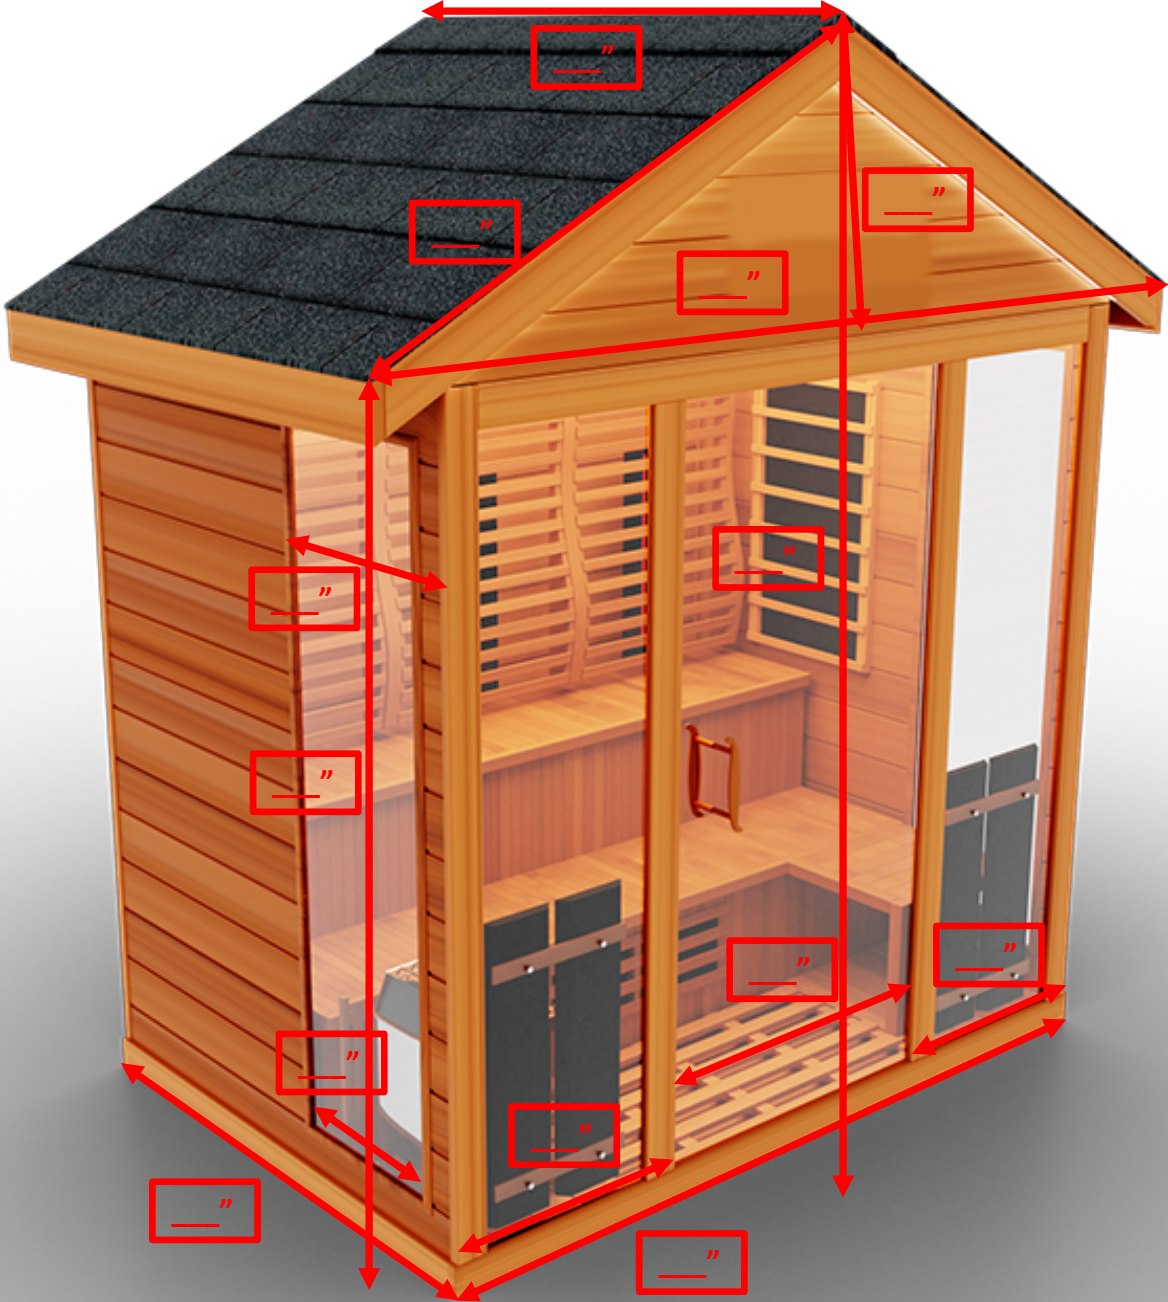

Please fill out the roof
peak dimensions sheet
that most closely matches
your peaked roof.

Please send us front facing
photo of your sauna.

• DIMENSIONS OF SAUNA – IN INCHES – (Measure Widest Points on Sauna)

- **DIMENSIONS OF SAUNA – IN INCHES – (Measure Widest Points on Sauna)**

DIMENSIONS OF SAUNA – IN INCHES – (Measure Widest Points on Sauna)