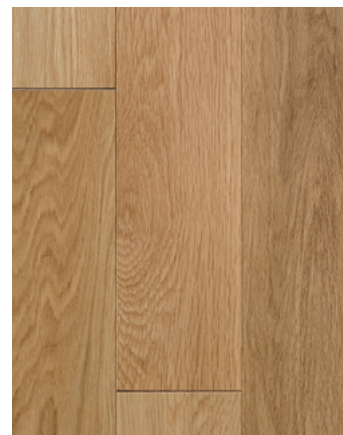

PAWTUCKET, ST52E5
Price: \$8.99/SF

EXETER, ST56E5
Price: \$8.99/SF

HAZLETO (NATURAL COLOR), ST55E5
Price: \$8.99/SF