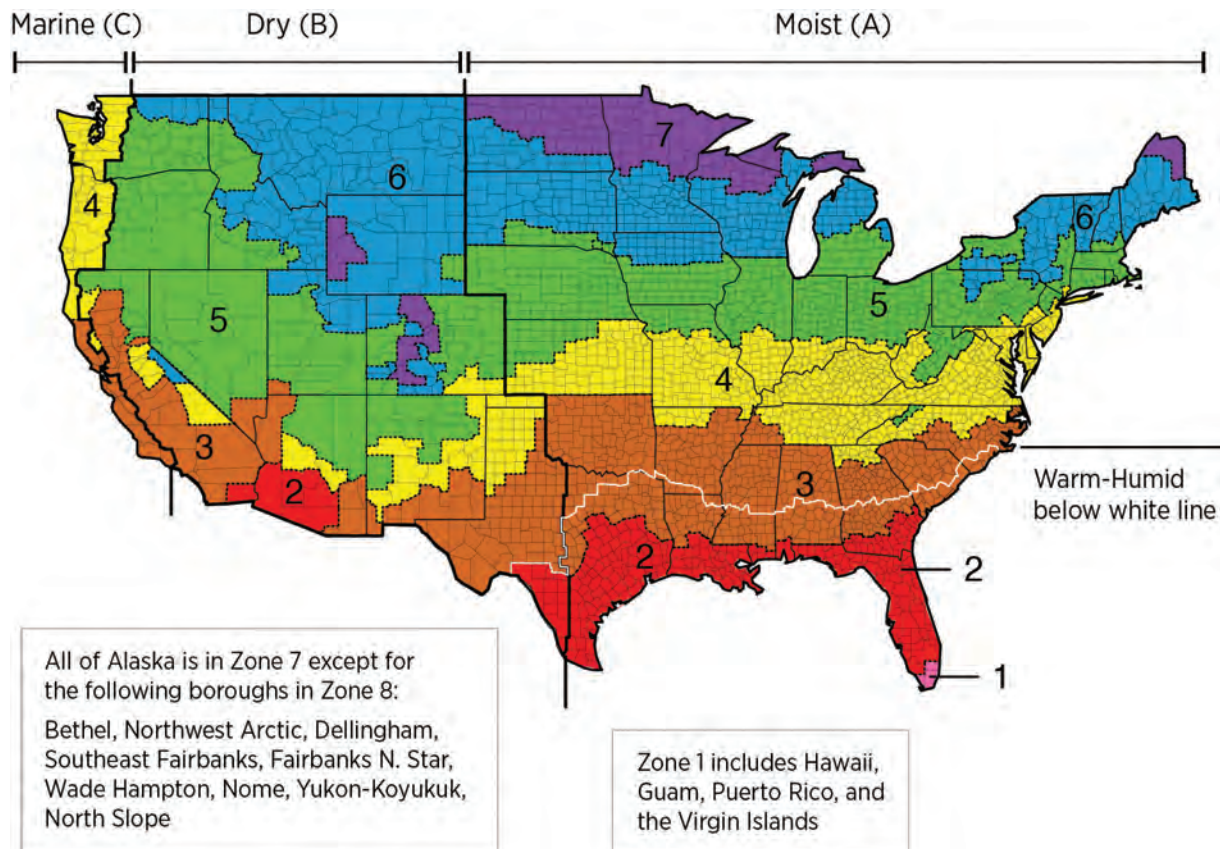

6. **Cold:** A cold climate generally is defined as a region with approximately 5,400 heating degree days (65°F basis) or more and fewer than approximately 9,000 heating degree days (65°F basis).
7. **Very Cold:** A very cold climate is generally defined as a region with approximately 9,000 heating degree days (65°F basis) or more and fewer than approximately 12,600 heating degree days (65°F basis).
8. **Subarctic/Arctic:** A subarctic climate generally is defined as a region with approximately 12,600 heating degree days (65° basis) or more.

Zone Number	Zone Name
1A and 1B	Very Hot – Humid (1A) Dry (1B)
2A and 2B	Hot-Humid (2A) Dry (2B)
3A and 3B	Warm – Humid (3A) Dry (3B)
3C	Warm – Marine (3C)
4A and 4B	Mixed-Humid (4A) Dry (4B)
4C	Mixed – Marine (4C)
5A, 5B, and 5C	Cool-Humid (5A) Dry (5B) Marine (5C)
6A and 6B	Cold – Humid (6A) Dry (6B)
7	Very Cold
8	Subarctic