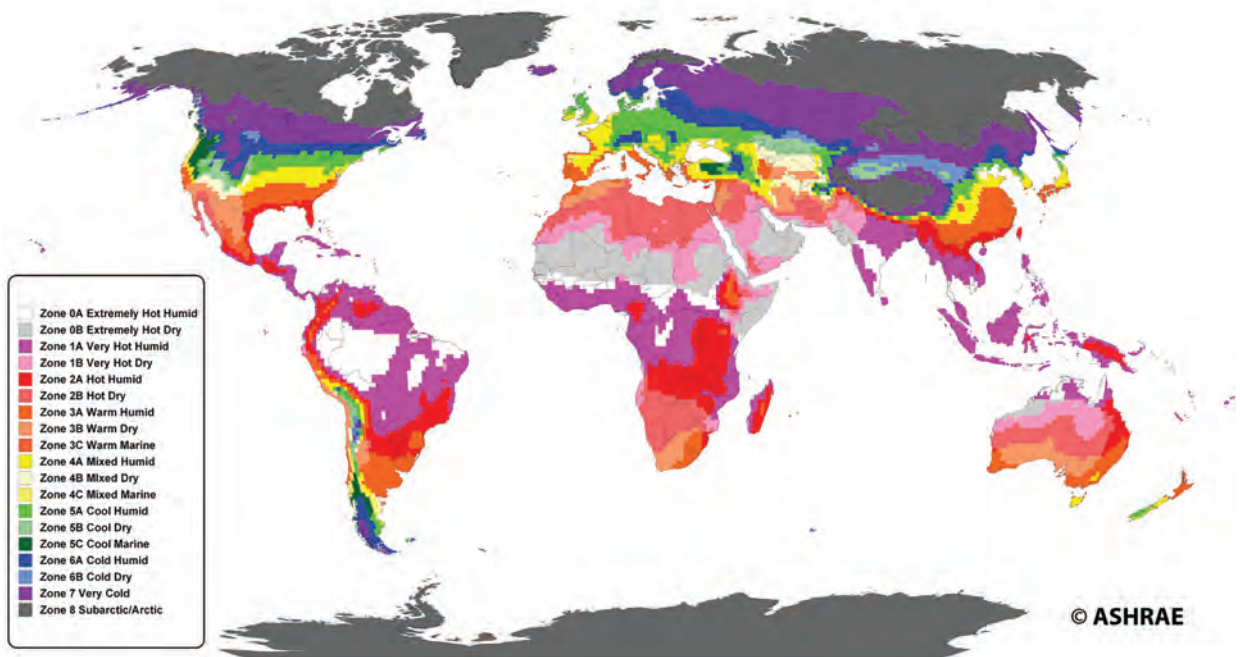

- Zone 0A Extremely Hot Humid
- Zone 0B Extremely Hot Dry
- Zone 1A Very Hot Humid
- Zone 1B Very Hot Dry
- Zone 2A Hot Humid
- Zone 2B Hot Dry
- Zone 3A Warm Humid
- Zone 3B Warm Dry
- Zone 3C Warm Marine
- Zone 4A Mixed Humid
- Zone 4B Mixed Dry
- Zone 4C Mixed Marine
- Zone 5A Cool Humid
- Zone 5B Cool Dry
- Zone 5C Cool Marine
- Zone 6A Cold Humid
- Zone 6B Cold Dry
- Zone 7 Very Cold
- Zone 8 Subarctic/Arctic

© ASHRAE