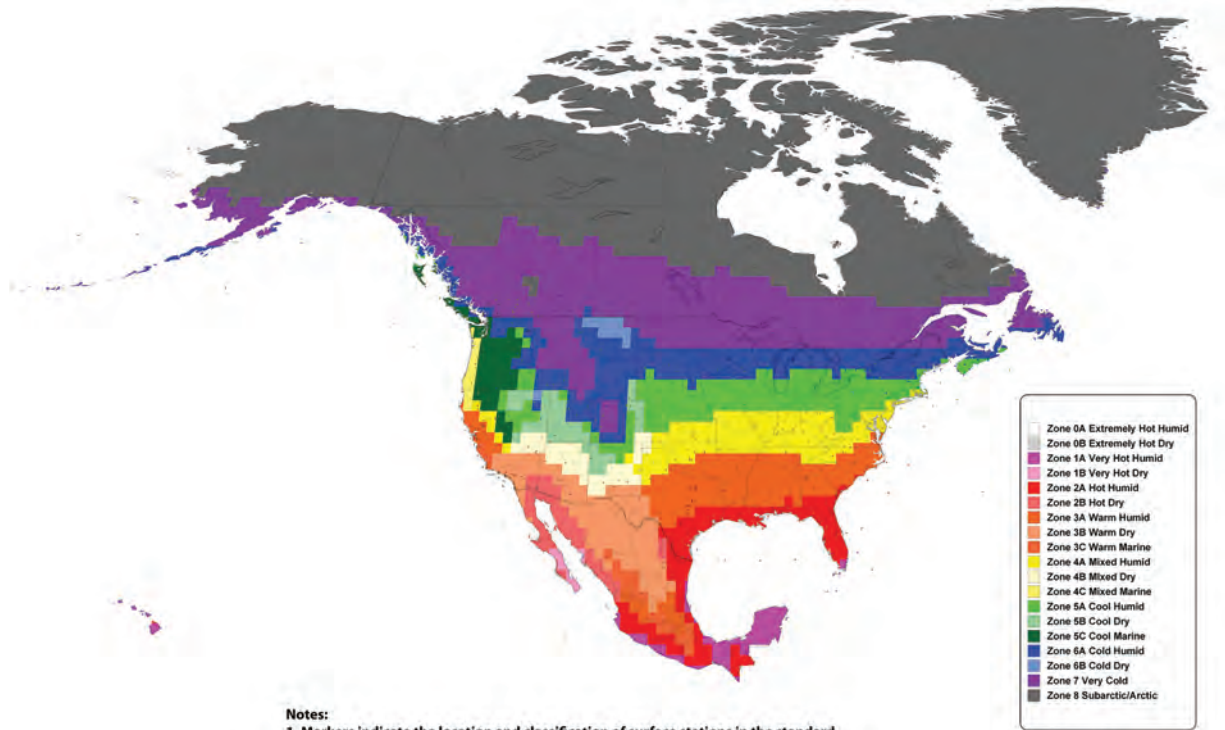

Notes:
1. Markers indicate the location and classification of surface stations in the standard.
2. Other regions are classified using remotely sensed data.
3. Where there is a difference in classifications, the surface observation shall be deemed correct.

- Zone 0A Extremely Hot Humid
- Zone 0B Extremely Hot Dry
- Zone 1A Very Hot Humid
- Zone 1B Very Hot Dry
- Zone 2A Hot Humid
- Zone 2B Hot Dry
- Zone 3A Warm Humid
- Zone 3B Warm Dry
- Zone 3C Warm Marine
- Zone 4A Mixed Humid
- Zone 4B Mixed Dry
- Zone 4C Mixed Marine
- Zone 5A Cool Humid
- Zone 5B Cool Dry
- Zone 5C Cool Marine
- Zone 6A Cold Humid
- Zone 6B Cold Dry
- Zone 7 Very Cold
- Zone 8 Subarctic/Arctic

© ASHRAE