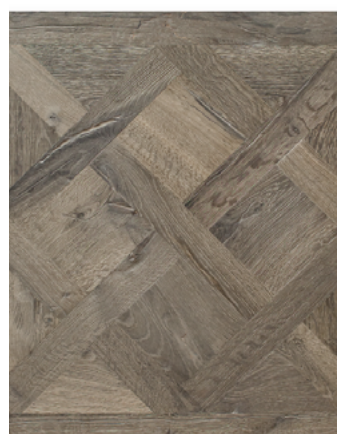

ELKVILLE, EWLM96P

Price: \$22.64/SF

BARTLETT, EWLM95P

Price: \$22.64/SF

MAKANDA, EWLC92P

Price: \$22.64/SF

TOULON, EWLO94P

Price: \$22.64/SF

JOLIET, EWLL93P

Price: \$22.64/SF

PEORIA, EWLC91P

Price: \$22.64/SF

RINGSTED, PLEF72

Price: \$10.84/SF

SKIVE, PLER71

Price: \$10.84/SF