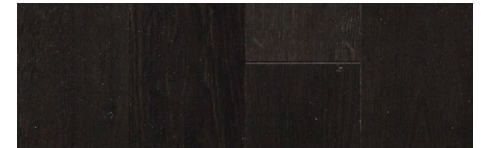

SAND Finish: UV Cured Oil