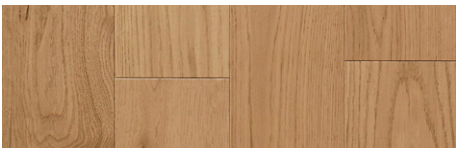

STONE Finish: UV Cured Oil