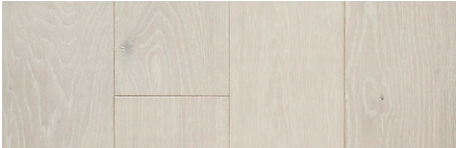

MIRACLE Finish: UV Cured Varnish