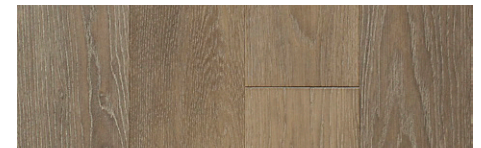

TIDE Finish: UV Cured Oil