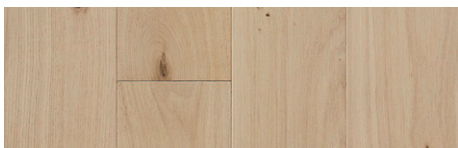

GLORY Finish: UV Cured Varnish