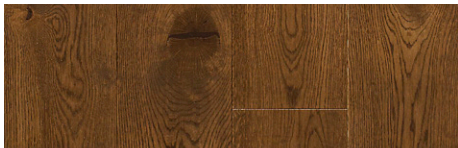

CINNAMON Finish: UV Cured Oil