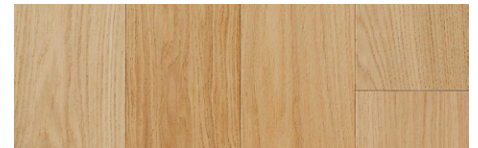

DEVOTION Finish: UV Cured Varnish