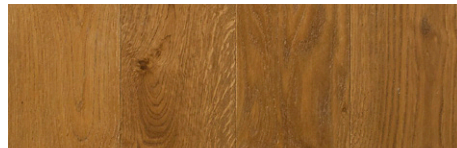

SLATE Finish: UV Cured Oil