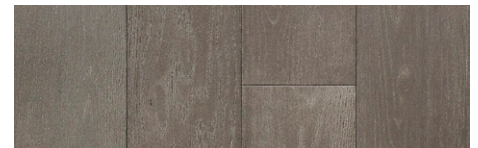

GLORY Finish: UV Cured Oil