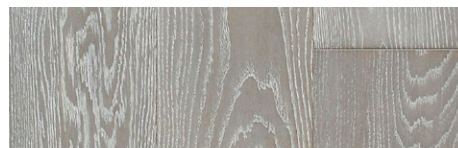

GRACE Finish: UV Cured Varnish