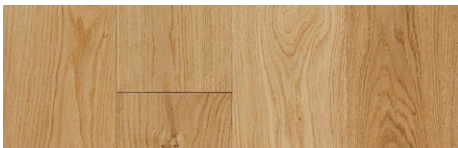

FEELING Finish: UV Cured Oil