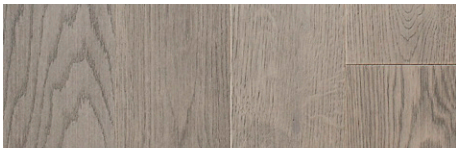

SENSATION Finish: UV Cured Varnish