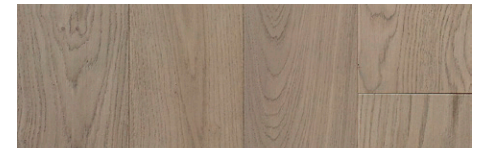

SOPHISTICATION Finish: UV Cured Varnish