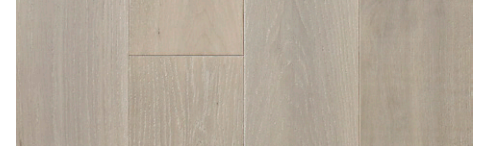

INSPIRE Finish: UV Cured Oil