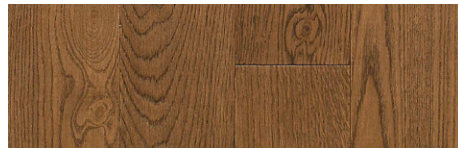

DESIGN Finish: UV Cured Varnish