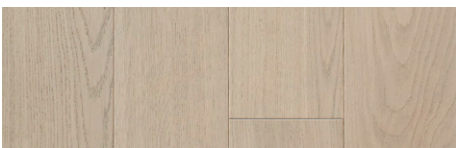

TREASURE Finish: UV Cured Varnish