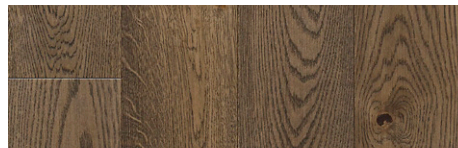

FLAME Finish: UV Cured Varnish