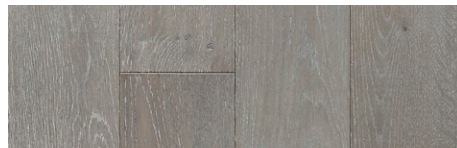

SUNSET Finish: UV Cured Varnish