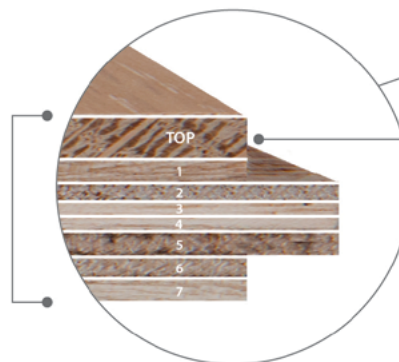

[Sustainability](#)

OCEAN GROVE, ESGD70
Price: \$9.97/SF

WILDWOOD, ESWR73
Price: \$11.68/SF

LAMBERTVILLE, ESSO69
Price: \$9.97/SF

2 LAYERED ENGINEERED CONSTRUCTION
Oak/Walnut

14.28mm
Overall Thick
Construction

3mm Wear Layer Saw Cut

7 Layers Plywood Base