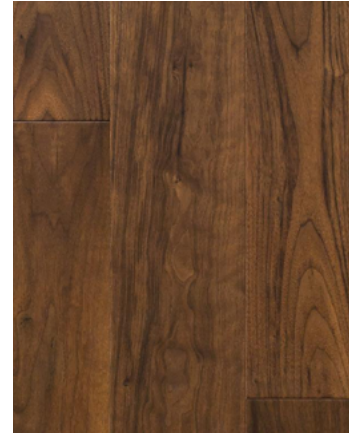

PID
FLOORS

drift
COLLECTION

Drift Collection

The Drift Collection embraces the natural beauty and exciting visual movement found within wood. Each plank showcases wood's many lovely features such as knots, discoloration, and grain pattern. With unique tones and a matte finish, this collection has a refined earthiness, gentle sophistication, and a truly modern appeal. [Learn more](#)

RIVER EDGE, ESDS67
Price: \$9.97/SF

FREEHOLD, ESAB68
Price: \$9.97/SF

HEATHCOTE, ESRW74
Price: \$11.68/SF

Specifications

CONSTRUCTION: Engineered

PATTERN: Plank

JOINT: Tongue & Groove

SPECIES: White Oak (American) |
American Walnut

GRADE: Light Character

CUT: Plain Sawn

SURFACE: Lightly Brushed

EDGES: Bevel

TREATMENT: N/A

FINISH: UV Poly

GLOSS: Matte

THICKNESS: 9/16"