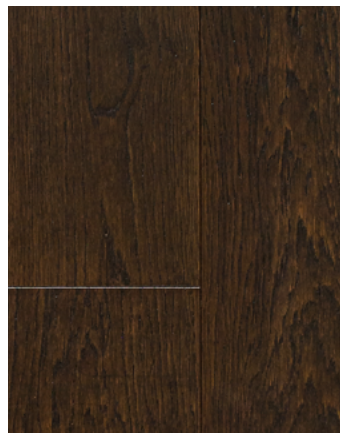

**PACKAGING:** 31.09 SF/Bundle

**ELTON, TUC5031**

Price: \$8.97/SF

**BOYCE, TUC0993**

Price: \$8.97/SF

**ADDIS, TUC514**

Price: \$8.97/SF

**STONEWALL, TUC533**