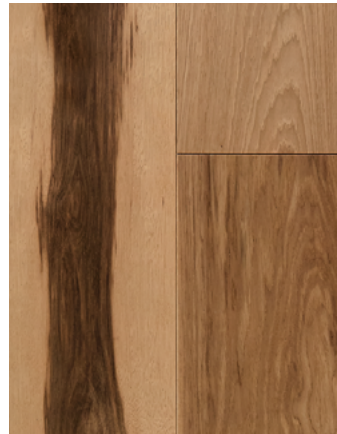

BOYCE, TUC0993

Price: $8.97/SF