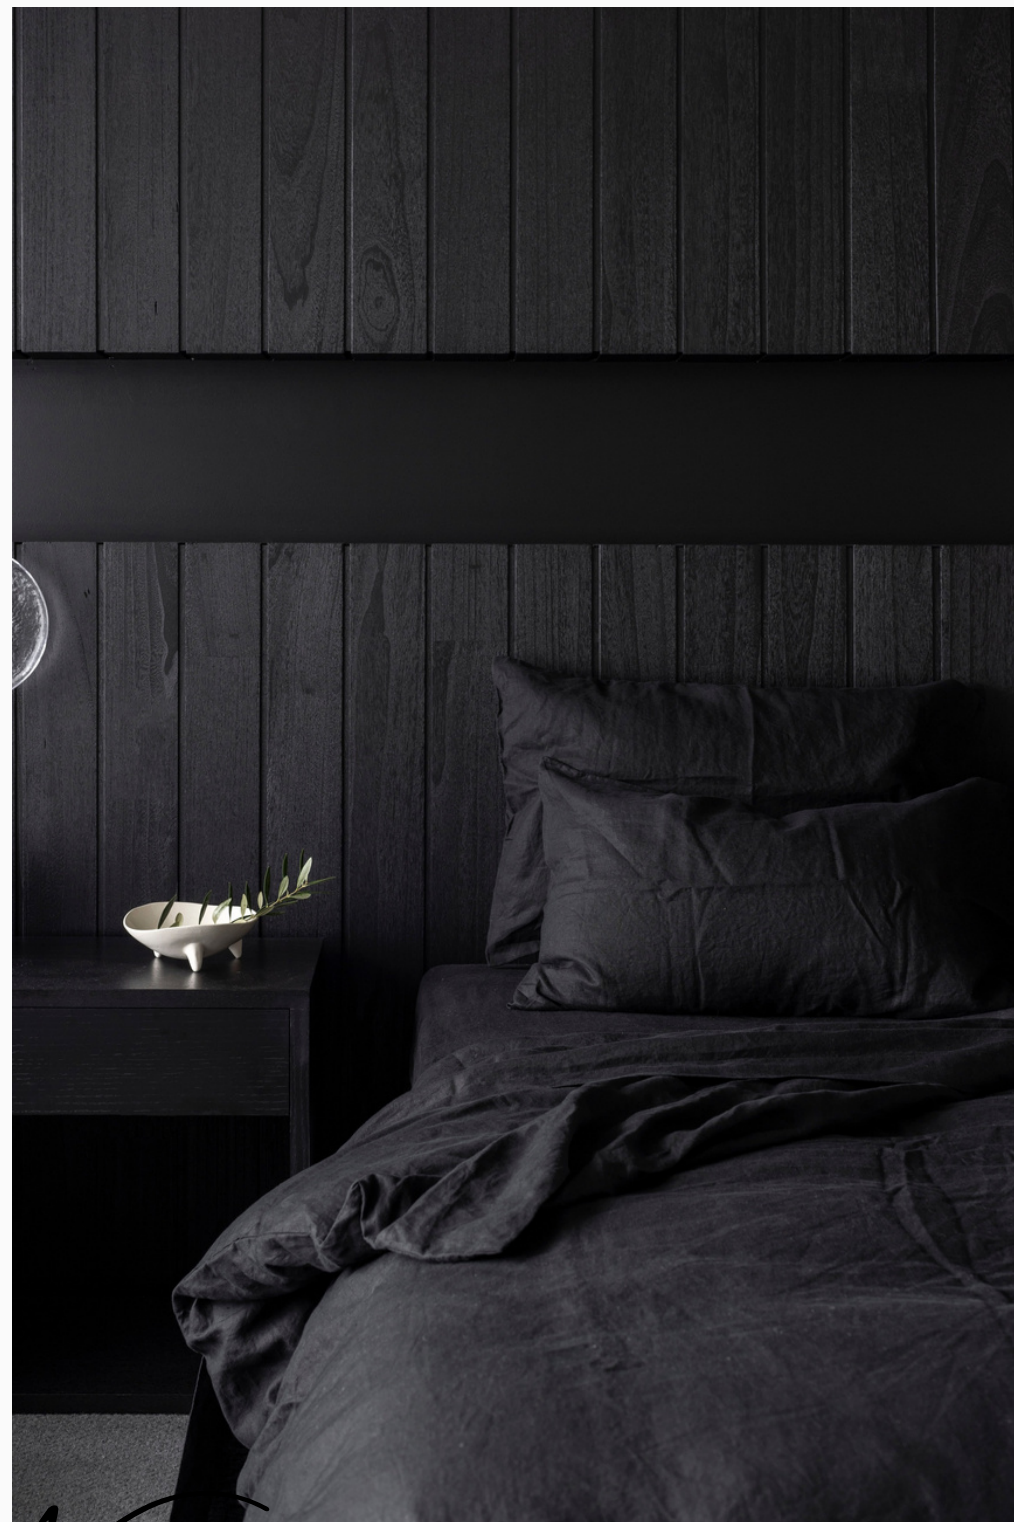

Moss Living celebrates functional yet luxurious pieces that transcend seasons and trends. We focus on perfecting the basics that pay homage to linen in its purest form, blurring the lines between comfort and contemporary.

*Natural*

*Noir*

*Sundae White*

Our Bedding Collection is luxuriously soft, durable and designed to last a lifetime. It's an ode to simplistic living, with the intention of your home being your haven.

Featuring a range of curated tones designed to mix and match available in duvet sets, fitted sheets, flat sheets and pillowcase sets. Crafted sustainably from midweight GOTS certified French Flax Linen utilising AZO-free dye.