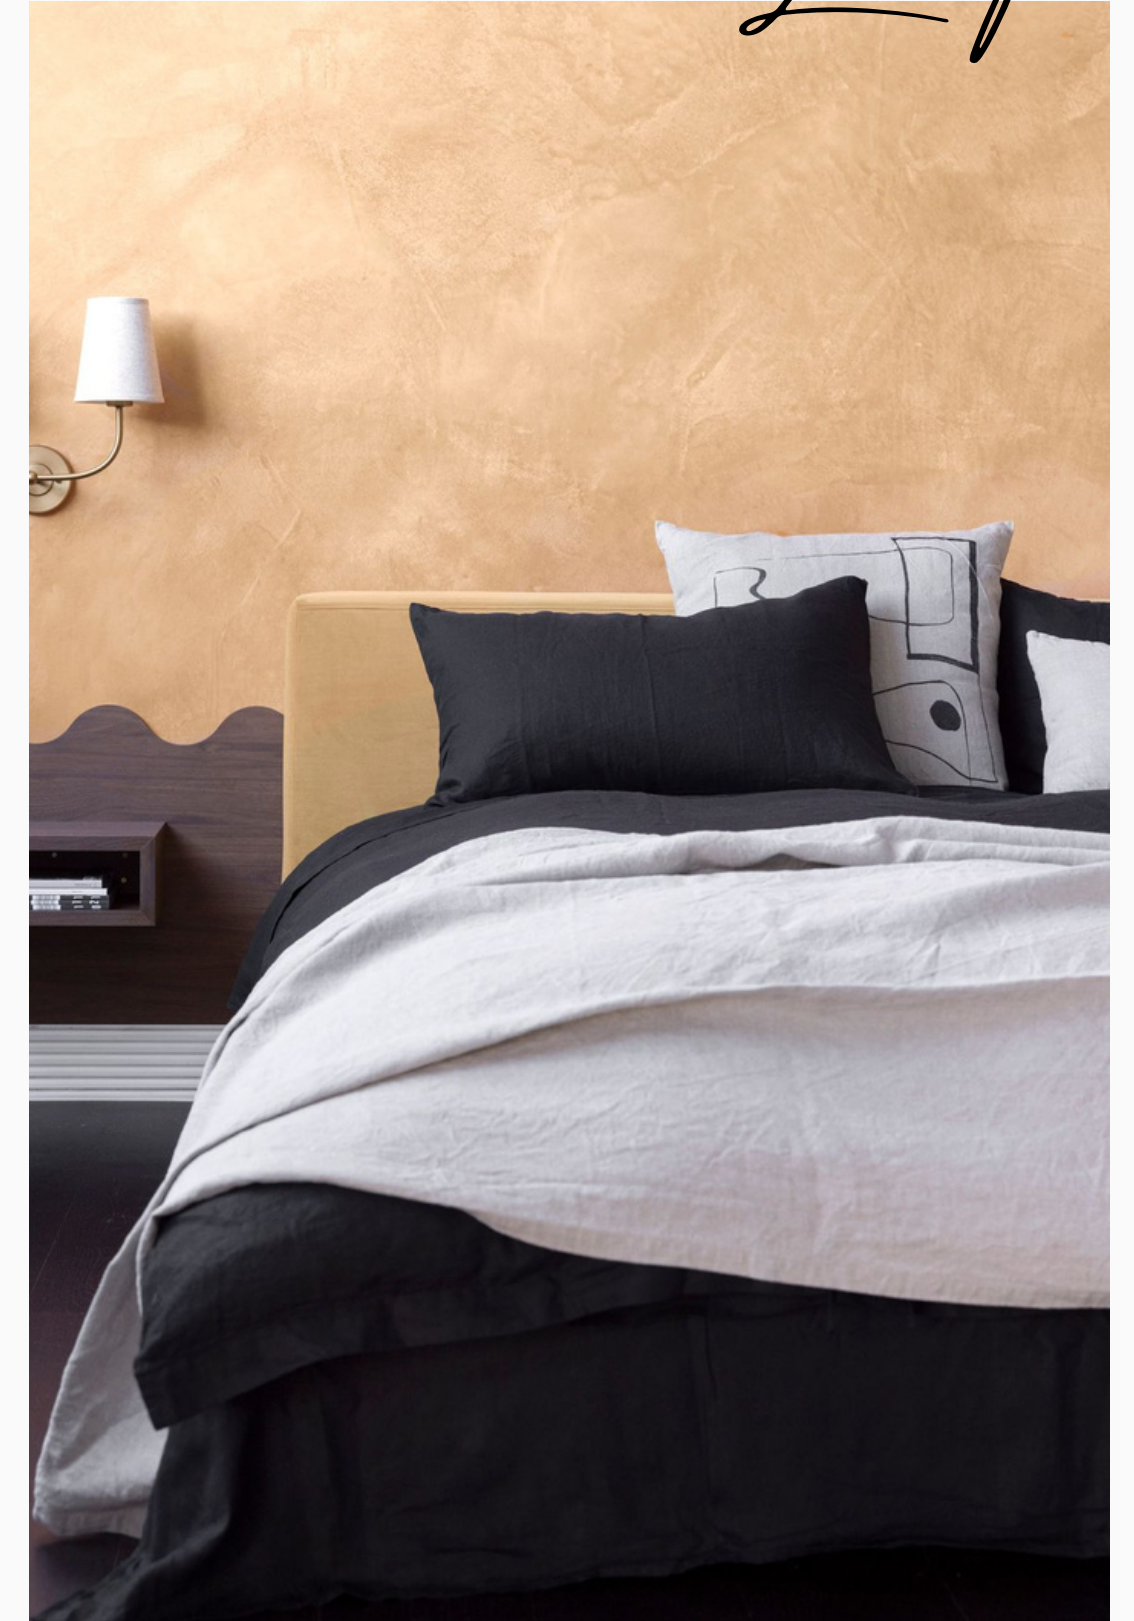

Our beautiful French Flax Linen throws will be a welcome addition to your home. Made from a heavy 340 GSM, in an extra large size they're warm, soft and luxurious. An ideal item to add texture to your bedding, a picnic throw, or cosy layer on your couch

Linen Throws