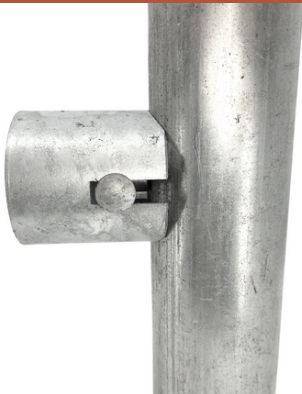

## Common Pipe Uncommon Connector

- Black powder coated or galvanized finishes
- Complete rail system or connectors only
- Available in multiple post/rail sizes & band/screw attachment