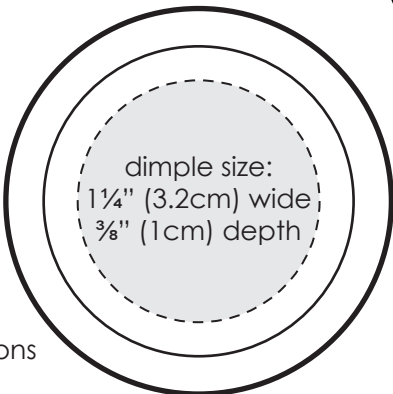

Print at 100% size with narrow (0.25") margins

All sizes/styles are 1" (2.5cm) thick

## round display stand printable size chart

dimpled 2" (5.1cm) diameter (top view)

NOTE: actual product dimensions may vary by 1/16" (1.5mm)

dimpled 2" (5.1cm) diameter (side view)