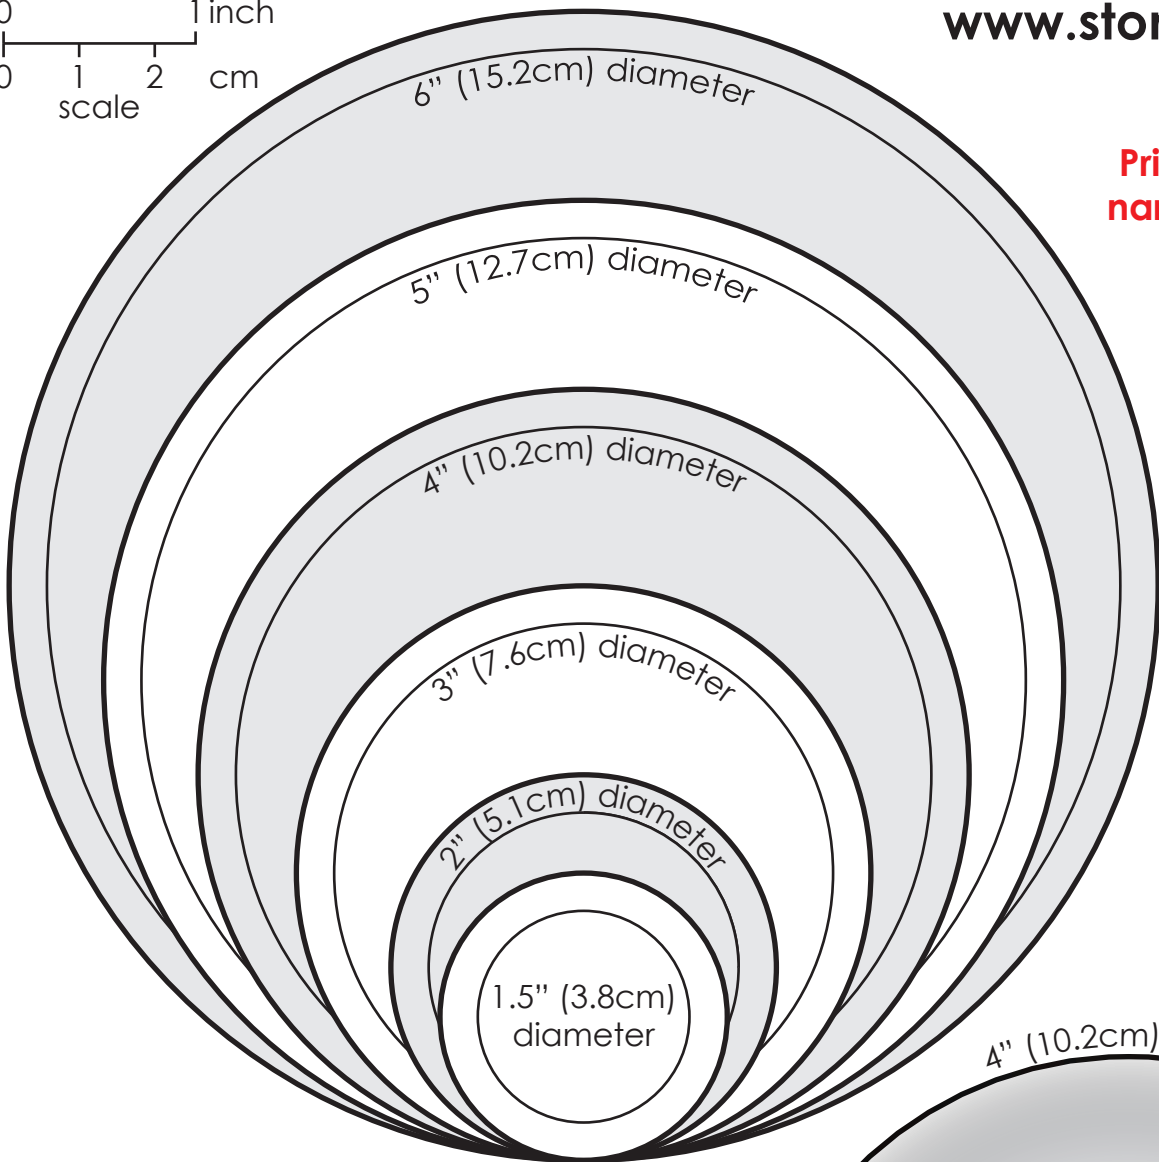

Print at 100% size with narrow (0.25") margins

All sizes/styles are 1" (2.5cm) thick

# STONE THRONE

## round display stand printable size chart

dimpled 2" (5.1cm) diameter (top view)

NOTE: actual product dimensions may vary by 1/16" (1.5mm)

dimpled 2" (5.1cm) diameter (side view)