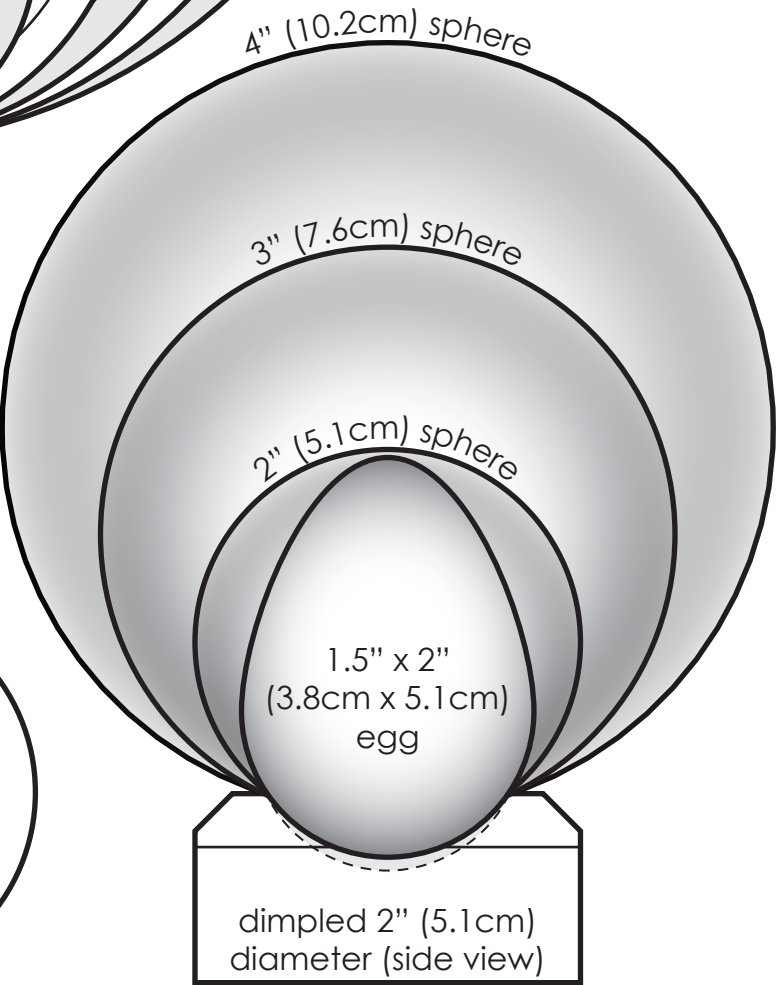

Print at 100% size with narrow (0.25") margins

All sizes/styles are 1" (2.5cm) thick

# STONE THRONE

## round display stand printable size chart

dimpled 2" (5.1cm) diameter (top view)

NOTE: actual product dimensions may vary by 1/16" (1.5mm)

dimpled 2" (5.1cm) diameter (side view)