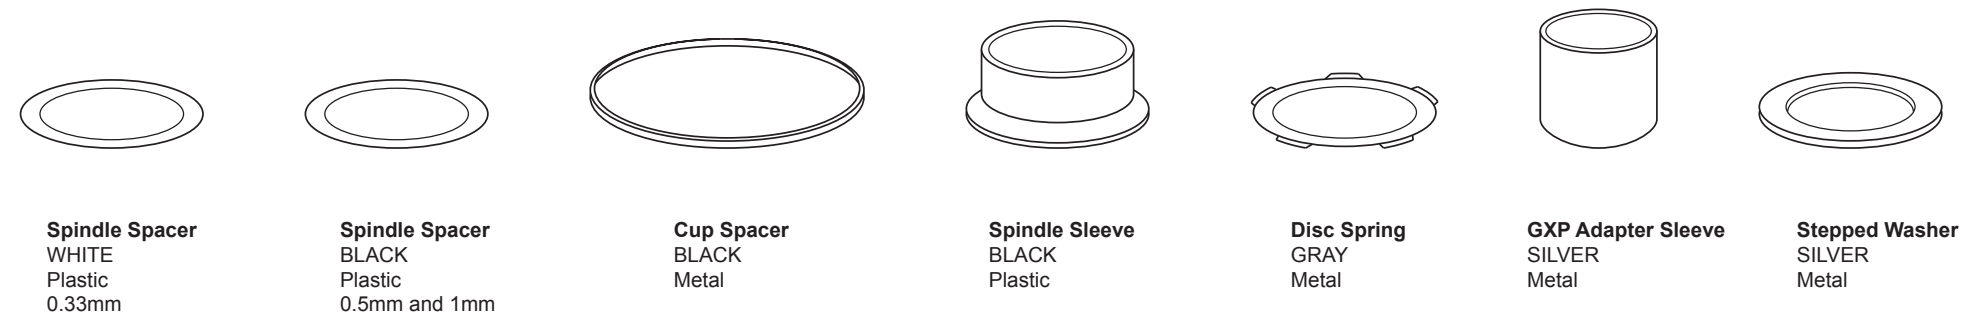

PARTS IDENTIFICATION FOR FIT KITS