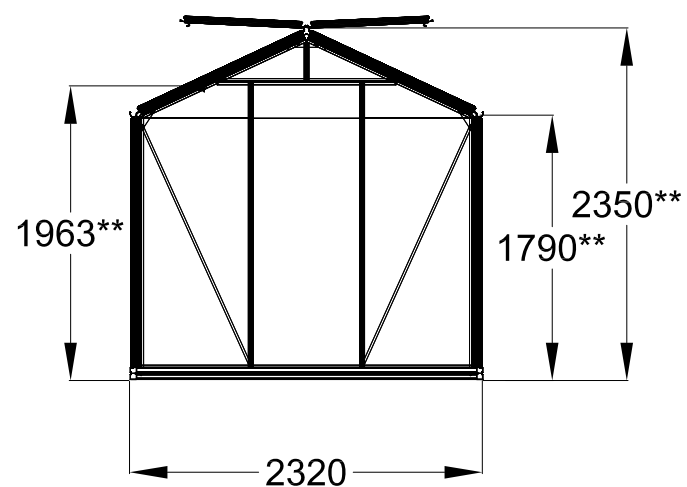

The photos and images may differ of reality and are not binding. All dimensions are approximate. Subject to errors and product changes. All reproduction, even partial, is prohibited.

Frontview

Right/leftview

Backview

Topview

| Type                      | R203H | R204H | R205H | R206H | R207H | R208H | R209H ** | R210H ** |
|---------------------------|-------|-------|-------|-------|-------|-------|----------|----------|
| L*                        | 2240  | 2980  | 3710  | 4450  | 5190  | 5930  | 6670     | 7410     |
| # Vents Lucarnes/Dakramen | 1     | 1     | 1     | 2     | 2     | 4     | 4        | 6        |

\* All dimensions are in mm.  
\*\* 4cm higher from the length of 6,67m.