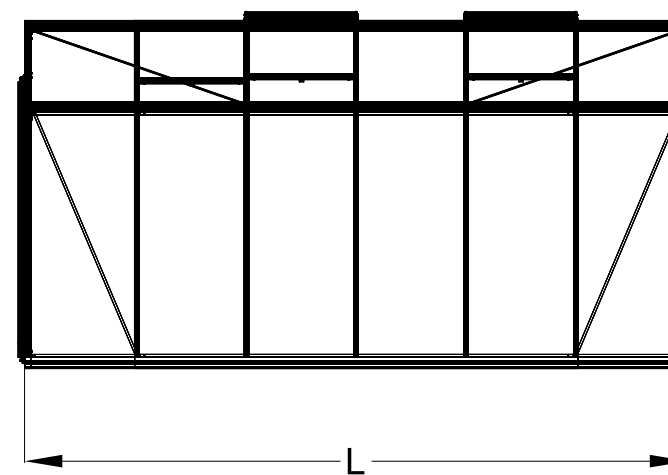

The photos and images may differ of reality and are not binding. All dimensions are approximate. Subject to errors and product changes. All reproduction, even partial, is prohibited.

Frontview

Right/leftview

Backview

Topview

| Type                      | R203H | R204H | R205H | R206H | R207H | R208H | R209H ** | R210H ** |
|---------------------------|-------|-------|-------|-------|-------|-------|----------|----------|
| L*                        | 2240  | 2980  | 3710  | 4450  | 5190  | 5930  | 6670     | 7410     |
| # Vents Lucarnes/Dakramen | 1     | 1     | 1     | 2     | 2     | 4     | 4        | 6        |

\* All dimensions are in mm.  
\*\* 4cm higher from the length of 6,67m.