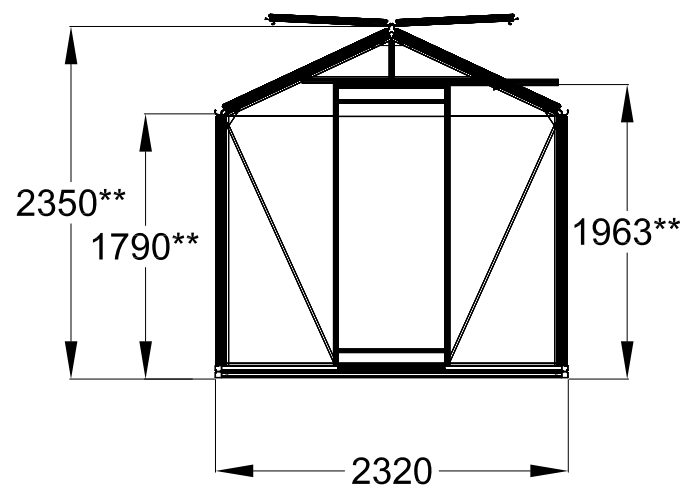

The photos and images may differ of reality and are not binding. All dimensions are approximate. Subject to errors and product changes. All reproduction, even partial, is prohibited.

Frontview

Right/leftview

Backview

Topview

| Type                      | R203H | R204H | R205H | R206H | R207H | R208H | R209H ** | R210H ** |
|---------------------------|-------|-------|-------|-------|-------|-------|----------|----------|
| L*                        | 2240  | 2980  | 3710  | 4450  | 5190  | 5930  | 6670     | 7410     |
| # Vents Lucarnes/Dakramen | 1     | 1     | 1     | 2     | 2     | 4     | 4        | 6        |

\* All dimensions are in mm.  
\*\* 4cm higher from the length of 6,67m.