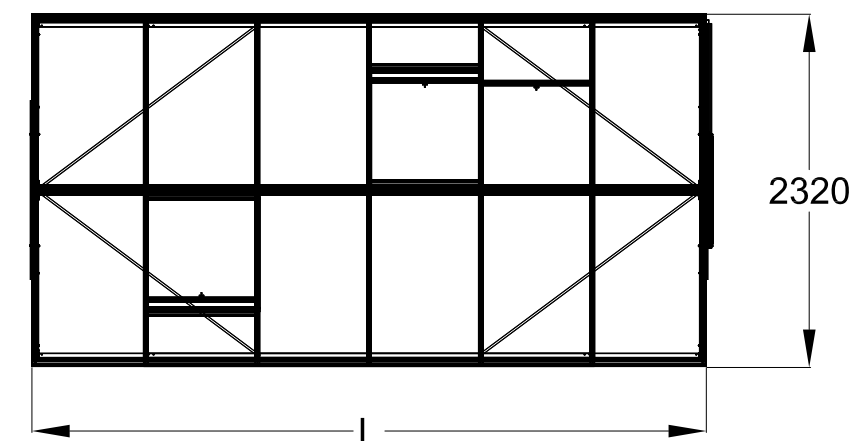

The photos and images may differ of reality and are not binding. All dimensions are approximate. Subject to errors and product changes. All reproduction, even partial, is prohibited.

Frontview

Right/leftview

Backview

Topview

| Type                      | R203H | R204H | R205H | R206H | R207H | R208H | R209H ** | R210H ** |
|---------------------------|-------|-------|-------|-------|-------|-------|----------|----------|
| L*                        | 2240  | 2980  | 3710  | 4450  | 5190  | 5930  | 6670     | 7410     |
| # Vents Lucarnes/Dakramen | 1     | 1     | 1     | 2     | 2     | 4     | 4        | 6        |

\* All dimensions are in mm.  
\*\* 4cm higher from the length of 6,67m.