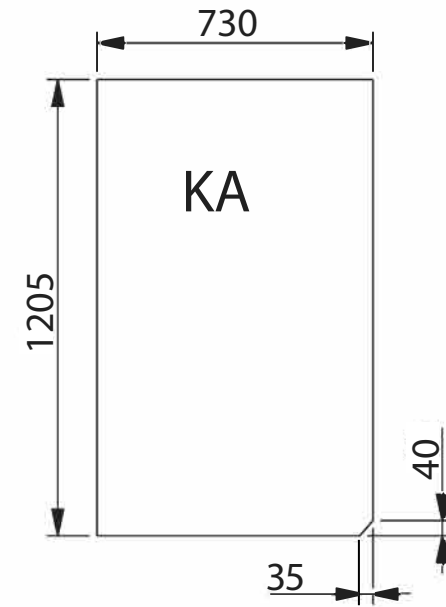

R 207-2-R La serre de Babette

AA: 1650x730	12x	Float/Klaar/Clair 4mm*	FG:	6x	Float/Klaar/Clair 4mm*
AG: 1205x730	7x	Float/Klaar/Clair 4mm*	AI: 1890x730	2x	Float/Klaar/Clair 4mm*
AK: 1650x668	4x	Float/Klaar/Clair 4mm*	KA:	4x	Float/Klaar/Clair 4mm*
CK: 780x730	4x	Float/Klaar/Clair 4mm*	KB:	4x	Float/Klaar/Clair 4mm*
CN: 425x730	4x	Float/Klaar/Clair 4mm*	KC:	4x	Float/Klaar/Clair 4mm*
ED:	6x	Float/Klaar/Clair 4mm*			