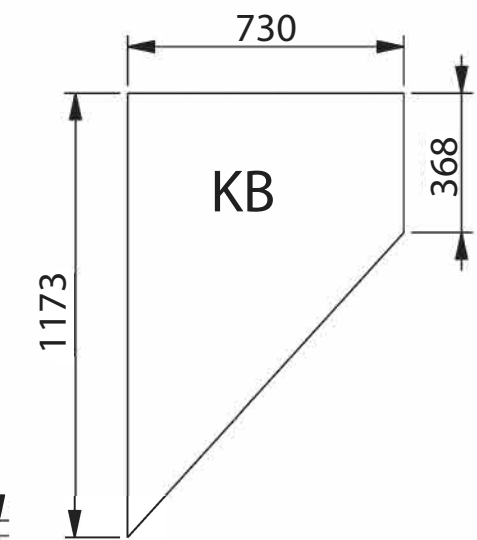

R 207-2-R La serre de Babette

AA: 1650x730	12x	Float/Klaar/Clair 4mm*	FG:	6x	Float/Klaar/Clair 4mm*
AG: 1205x730	7x	Float/Klaar/Clair 4mm*	AI: 1890x730	2x	Float/Klaar/Clair 4mm*
AK: 1650x668	4x	Float/Klaar/Clair 4mm*	KA:	4x	Float/Klaar/Clair 4mm*
CK: 780x730	4x	Float/Klaar/Clair 4mm*	KB:	4x	Float/Klaar/Clair 4mm*
CN: 425x730	4x	Float/Klaar/Clair 4mm*	KC:	4x	Float/Klaar/Clair 4mm*
ED:	6x	Float/Klaar/Clair 4mm*			