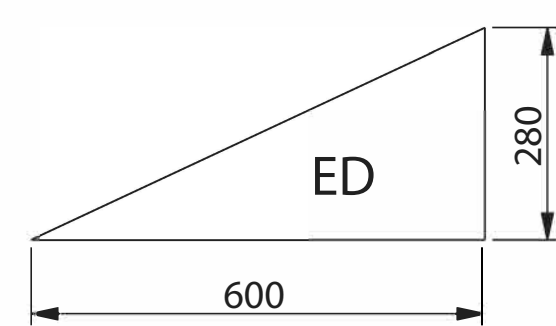

R 207-2-R La serre de Babette

AA: 1650x730	12x	Float/Klaar/Clair 4mm*	FG:	6x	Float/Klaar/Clair 4mm*
AG: 1205x730	7x	Float/Klaar/Clair 4mm*	AI: 1890x730	2x	Float/Klaar/Clair 4mm*
AK: 1650x668	4x	Float/Klaar/Clair 4mm*	KA:	4x	Float/Klaar/Clair 4mm*
CK: 780x730	4x	Float/Klaar/Clair 4mm*	KB:	4x	Float/Klaar/Clair 4mm*
CN: 425x730	4x	Float/Klaar/Clair 4mm*	KC:	4x	Float/Klaar/Clair 4mm*
ED:	6x	Float/Klaar/Clair 4mm*			