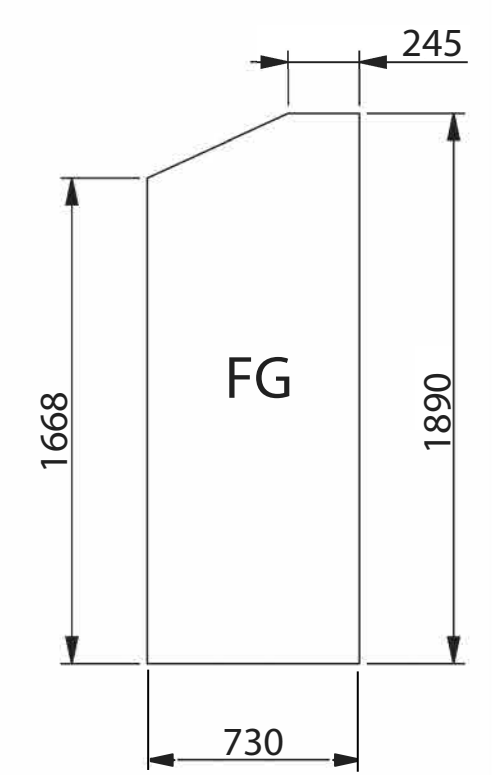

R 207-2-R La serre de Babette

AA: 1650x730	12x	Float/Klaar/Clair 4mm*	FG:	6x	Float/Klaar/Clair 4mm*
AG: 1205x730	7x	Float/Klaar/Clair 4mm*	AI: 1890x730	2x	Float/Klaar/Clair 4mm*
AK: 1650x668	4x	Float/Klaar/Clair 4mm*	KA:	4x	Float/Klaar/Clair 4mm*
CK: 780x730	4x	Float/Klaar/Clair 4mm*	KB:	4x	Float/Klaar/Clair 4mm*
CN: 425x730	4x	Float/Klaar/Clair 4mm*	KC:	4x	Float/Klaar/Clair 4mm*
ED:	6x	Float/Klaar/Clair 4mm*			