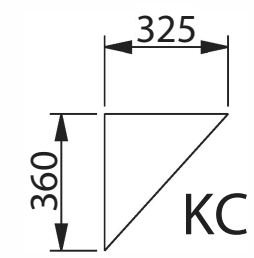

R 207-2-R La serre de Babette

AA: 1650x730	12x	Float/Klaar/Clair 4mm*	FG:	6x	Float/Klaar/Clair 4mm*
AG: 1205x730	7x	Float/Klaar/Clair 4mm*	AI: 1890x730	2x	Float/Klaar/Clair 4mm*
AK: 1650x668	4x	Float/Klaar/Clair 4mm*	KA:	4x	Float/Klaar/Clair 4mm*
CK: 780x730	4x	Float/Klaar/Clair 4mm*	KB:	4x	Float/Klaar/Clair 4mm*
CN: 425x730	4x	Float/Klaar/Clair 4mm*	KC:	4x	Float/Klaar/Clair 4mm*
ED:	6x	Float/Klaar/Clair 4mm*			