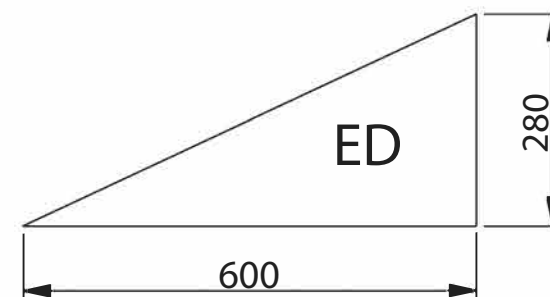

# R 205-1-R La serre de Aurélie

AA: 1650x730	6x	Float/Klaar/Clair 4mm*	FG:	6x	Float/Klaar/Clair 4mm*
AG: 1205x730	3x	Float/Klaar/Clair 4mm*	AI: 1890x730	2x	Float/Klaar/Clair 4mm*
AK: 1650x668	4x	Float/Klaar/Clair 4mm*	KA:	4x	Float/Klaar/Clair 4mm*
CK: 780x730	2x	Float/Klaar/Clair 4mm*	KB:	4x	Float/Klaar/Clair 4mm*
CN: 425x730	2x	Float/Klaar/Clair 4mm*	KC:	4x	Float/Klaar/Clair 4mm*
ED:	6x	Float/Klaar/Clair 4mm*			