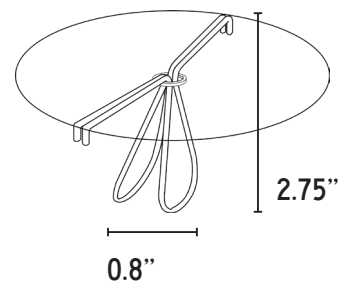

Candle Clip Fitting

CANE CANDLE SHADE WITH COLOUR TRIM

PRODUCT DESCRIPTION

Our cane shades will add texture to your interiors and bathe the room in a warm glow. A timeless classic, it sits perfectly atop a wall-mounted light or on a table lamp.

COMPOSITION & CARE

Cane, with a cotton trim. Lined with a translucent laminated parchment paper. Available in trim colours: Khaki green, Dusty Pink and Chocolate.

DIMENSIONS

*Base: 5.0"
Height: 4.3"
Top: 3.0"
Slope: 4.3"*

CANDLE CLIP FITTING

*Suitable for UK/EU/US bases.
Suitable for wall light fittings.*

FITTING YOUR SHADE

Bulb: Candle LED bulb, maximum 40W.

These candle clip fittings come attached to your candle shade, and will simply slot onto your candle bulb from above.

*Dimensions of candle clip:
Height: 2.75"
Width: 0.8"*