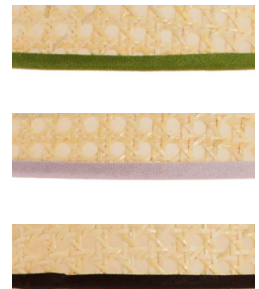

Candle Clip Fitting

CANE CANDLE SHADE WITH COLOUR TRIM

PRODUCT DESCRIPTION

Our cane shades will add texture to your interiors and bathe the room in a warm glow. A timeless classic, it sits perfectly atop a wall-mounted light or on a table lamp.

COMPOSITION & CARE

Cane, with a cotton trim. Lined with a translucent laminated parchment paper. Available in trim colours: Khaki green, Dusty Pink and Chocolate.

DIMENSIONS

*Base: 5.0"
Height: 4.3"
Top: 3.0"
Slope: 4.3"*

CANDLE CLIP FITTING

*Suitable for UK/EU/US bases.
Suitable for wall light fittings.*

FITTING YOUR SHADE

Bulb: Candle LED bulb, maximum 40W.

These candle clip fittings come attached to your candle shade, and will simply slot onto your candle bulb from above.

*Dimensions of candle clip:
Height: 2.75"
Width: 0.8"*