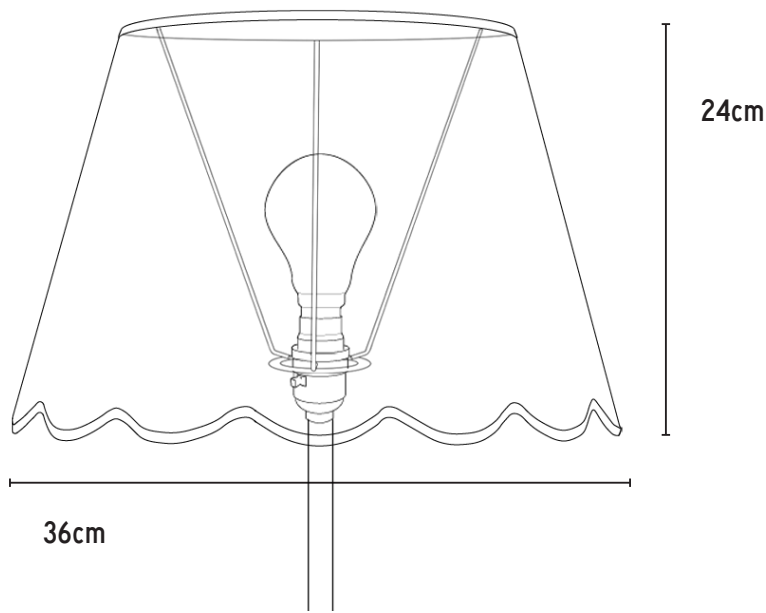

### DIMENSIONS

Base: 14.2"

Height: 9.5"

Top: 9.1"

Slope: 9.4"

### FITTING SPECIFICATIONS

Bulb: Standard R27 LED bulb, 4W.

These shades are compatible with US lamps only.

The washer fitting is attached to the top of the shade, please note that the harp and finial do not come included with this product.

### DIMENSIONS

*Base: 36cm  
Height: 24cm  
Top: 24cm  
Slope: 23cm*

*Shade carrier diameter: 4.2cm  
Shade reducers included*