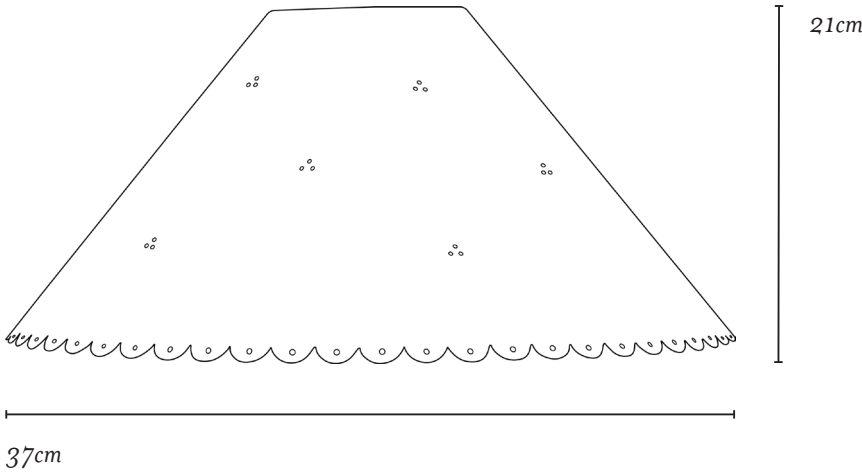

US Washer Fitting

SCALLOP CLOTH SHADE, MEDIUM, US FITTING

PRODUCT DESCRIPTION

The latest iteration of our signature scallop, this card-backed cloth shade creates a soft white glow.

COMPOSITION & CARE

This lampshade has been constructed without a traditional frame, and may need up to two days to settle into shape once unpacked. Please ensure hands and surfaces are clean before unpacking as it marks easily. Lined with white card to create a diffused light.

DIMENSIONS

*Top: 3.9"
Base: 14.6"
Height: 8.7"*

UK FITTING

Washer fitting: Suitable for US fittings. This washer fitting will fit Harp and Finial fittings.

Lampshade comes with washer fitting attached.

FITTING SPECIFICATIONS